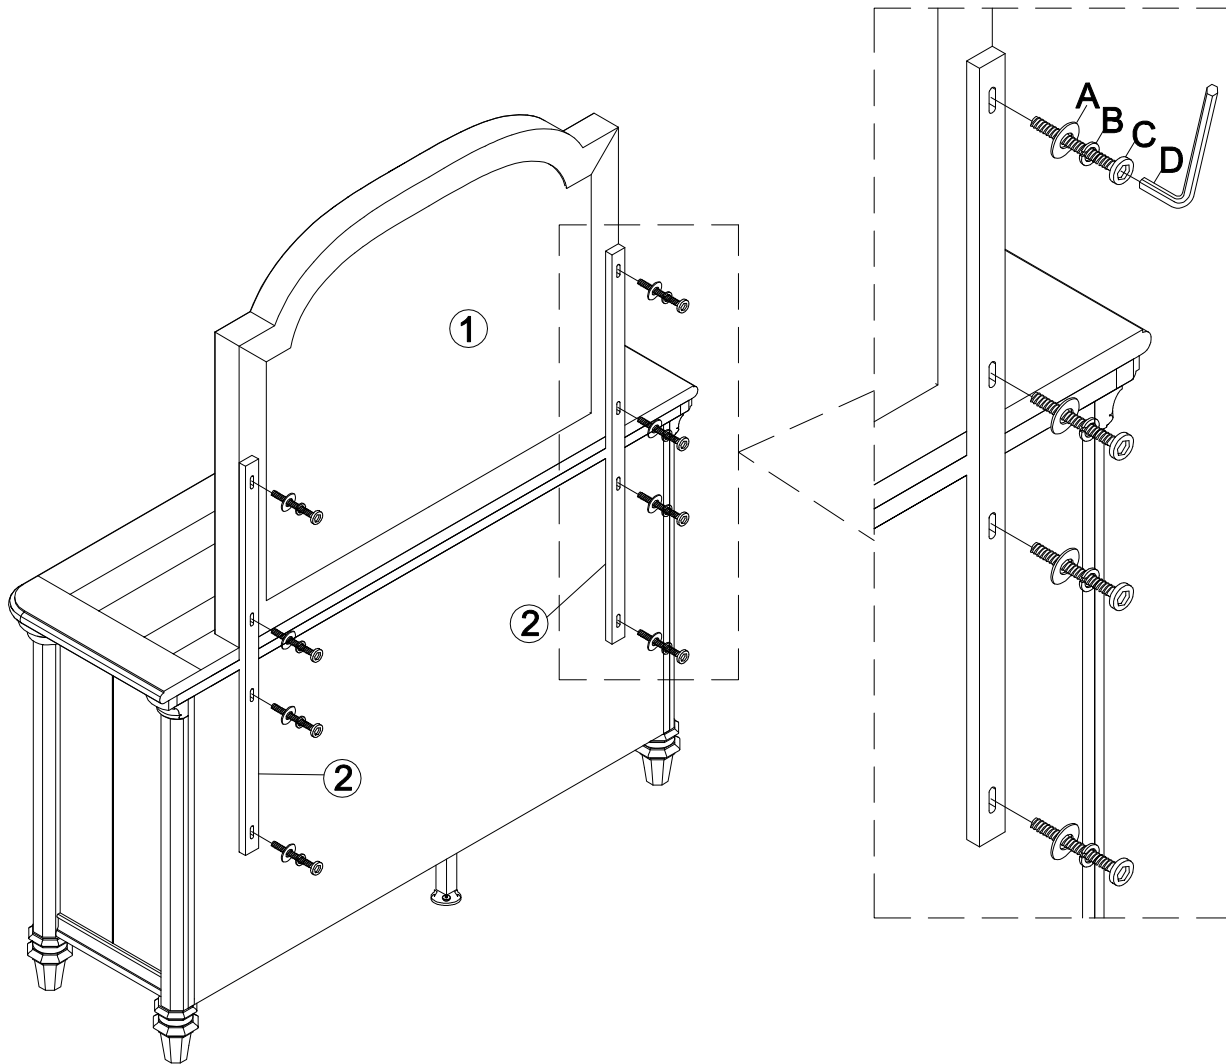

Thank you for purchasing this quality product from A.R.T. Furniture. Be sure to check all packing material for parts which may have come loose inside the carton during shipment. Identify and count all parts and compare with the parts list below.

Note: Some furniture is heavy, it is recommended that two people assembly this item to avoid injury or damage.

This mirror can be installed on 251130 and 251131 Dresser

No.	Hardware List		Qt.
A		1/4" Flat Washer	8
B		1/4" Lock Washer	8
C		1/4" x 1 1/2" Bolt	8
D		4mm Allen Wrench	1

Parts List			
1		Mirror	1
2		Bracket	2