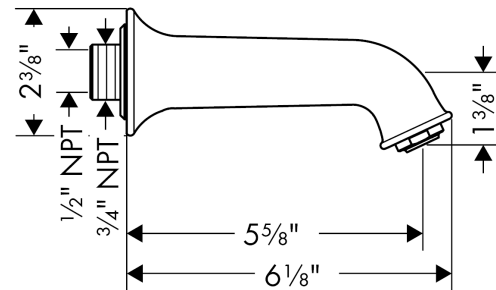

**Talis C
Tub Spout**

Finishes : **brushed nickel** Part no. : **14148821**

Description

Features

- Solid brass
- Includes: 1/2" female and 3/4" male adaptor

Item details

List Price \$ 268.00

Compliance

Product image

Scale drawing

Talis C
Tub Spout
 Finishes : **brushed nickel** Part no. : **14148821**

Exploded drawing

Year of production: >08/09

Talis C

Tub Spout

Finishes : **brushed nickel** Part no. : **14148821**

Spare parts list

Year of production: >**08/09**

Pos.	Description	Part no.	Price	PU
1	connecting thread	96472001	-	1
2	O-ring 16x2,5	98134000	-	1
3	hollow set screw M6x8	97810000	-	1
4	aerator M24x1 (25 l/min)	13914820	-	1