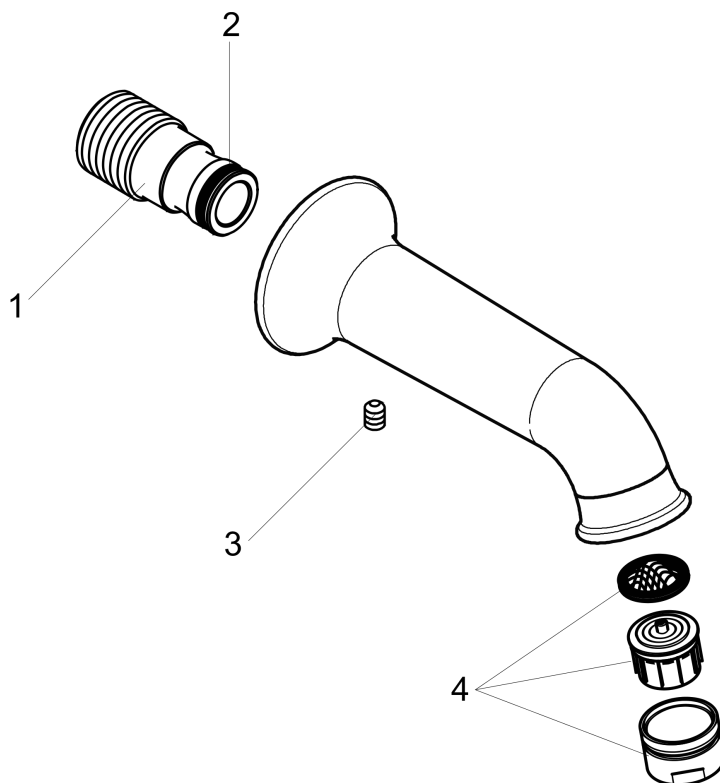

**Talis C
Tub Spout**

Finishes : **brushed nickel** Part no. : **14148821**

Description

Features

- Solid brass
- Includes: 1/2" female and 3/4" male adaptor

Item details

List Price \$ 268.00

Compliance

Product image

Scale drawing

Talis C
Tub Spout
 Finishes : **brushed nickel** Part no. : **14148821**

Exploded drawing

Year of production: >08/09

Talis C

Tub Spout

Finishes : **brushed nickel** Part no. : **14148821**

Spare parts list

Year of production: >**08/09**

Pos.	Description	Part no.	Price	PU
1	connecting thread	96472001	-	1
2	O-ring 16x2,5	98134000	-	1
3	hollow set screw M6x8	97810000	-	1
4	aerator M24x1 (25 l/min)	13914820	-	1