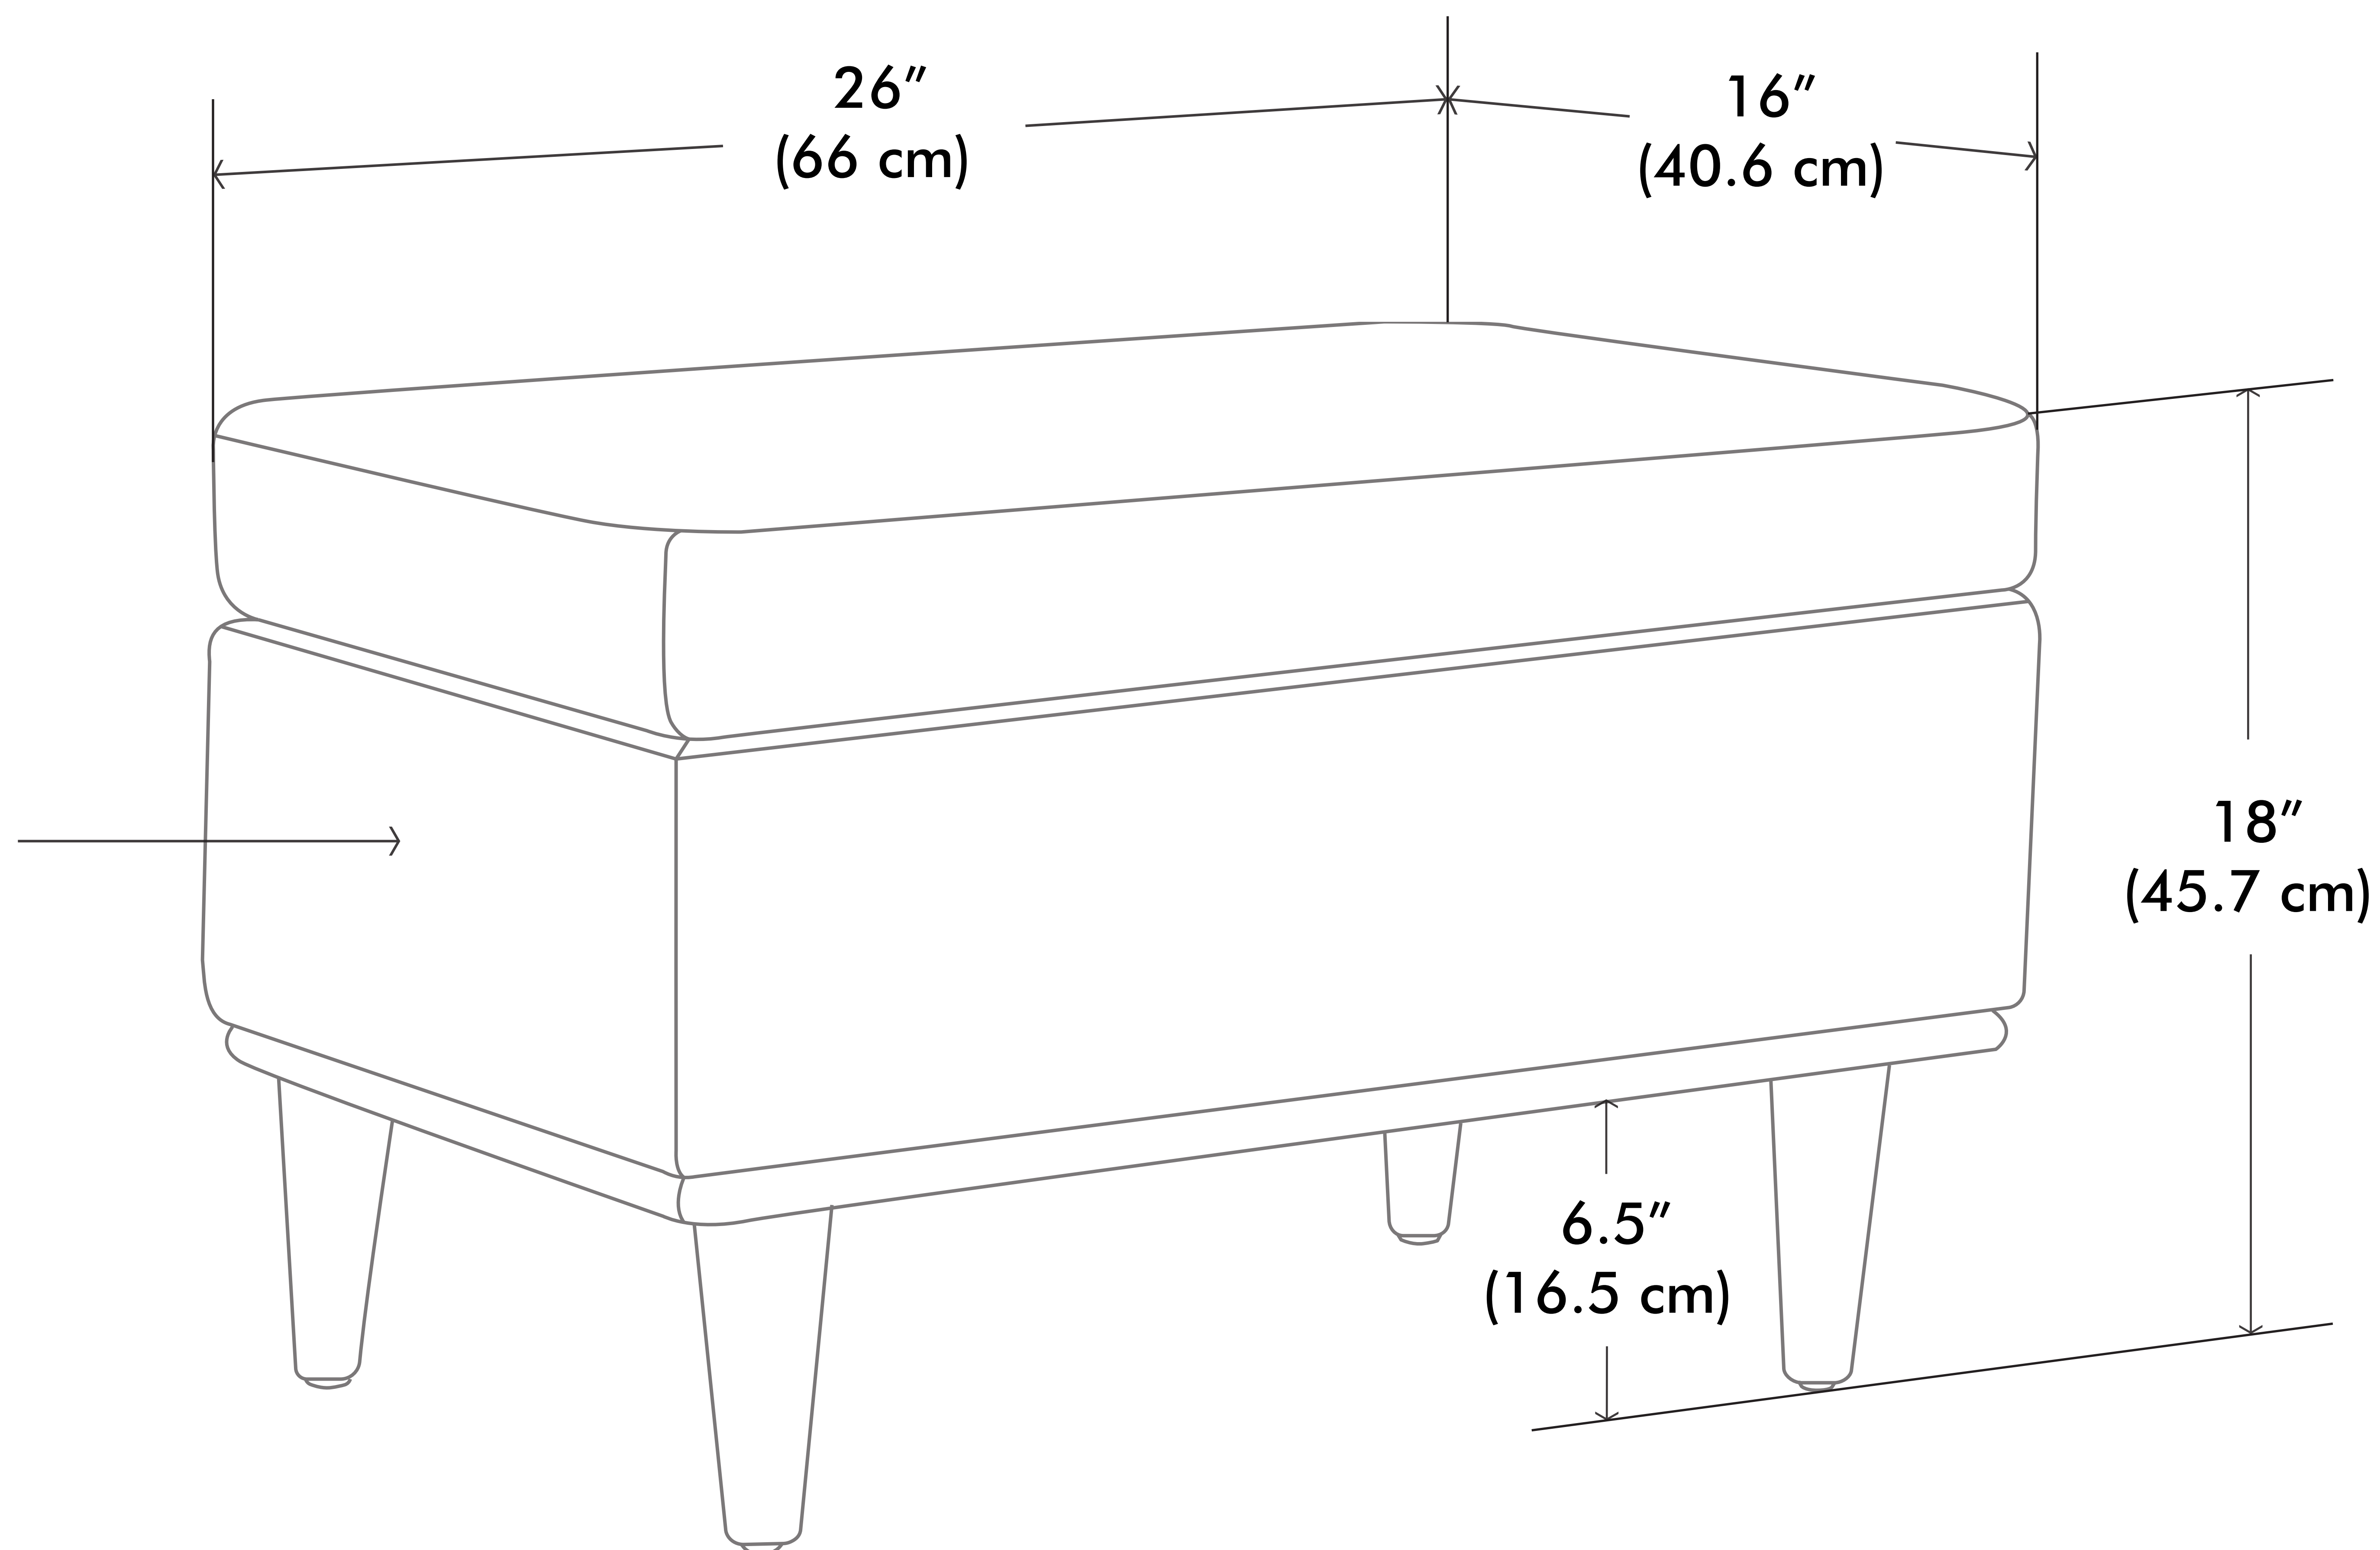

Shiloh

Small Storage Ottoman

Inner dimensions :
W - 23.6" / 60 cm
D - 13.6" / 34.6 cm
H - 6.1" / 15.5 cm

Net weight: 23.59 lbs / 10.7 Kgs