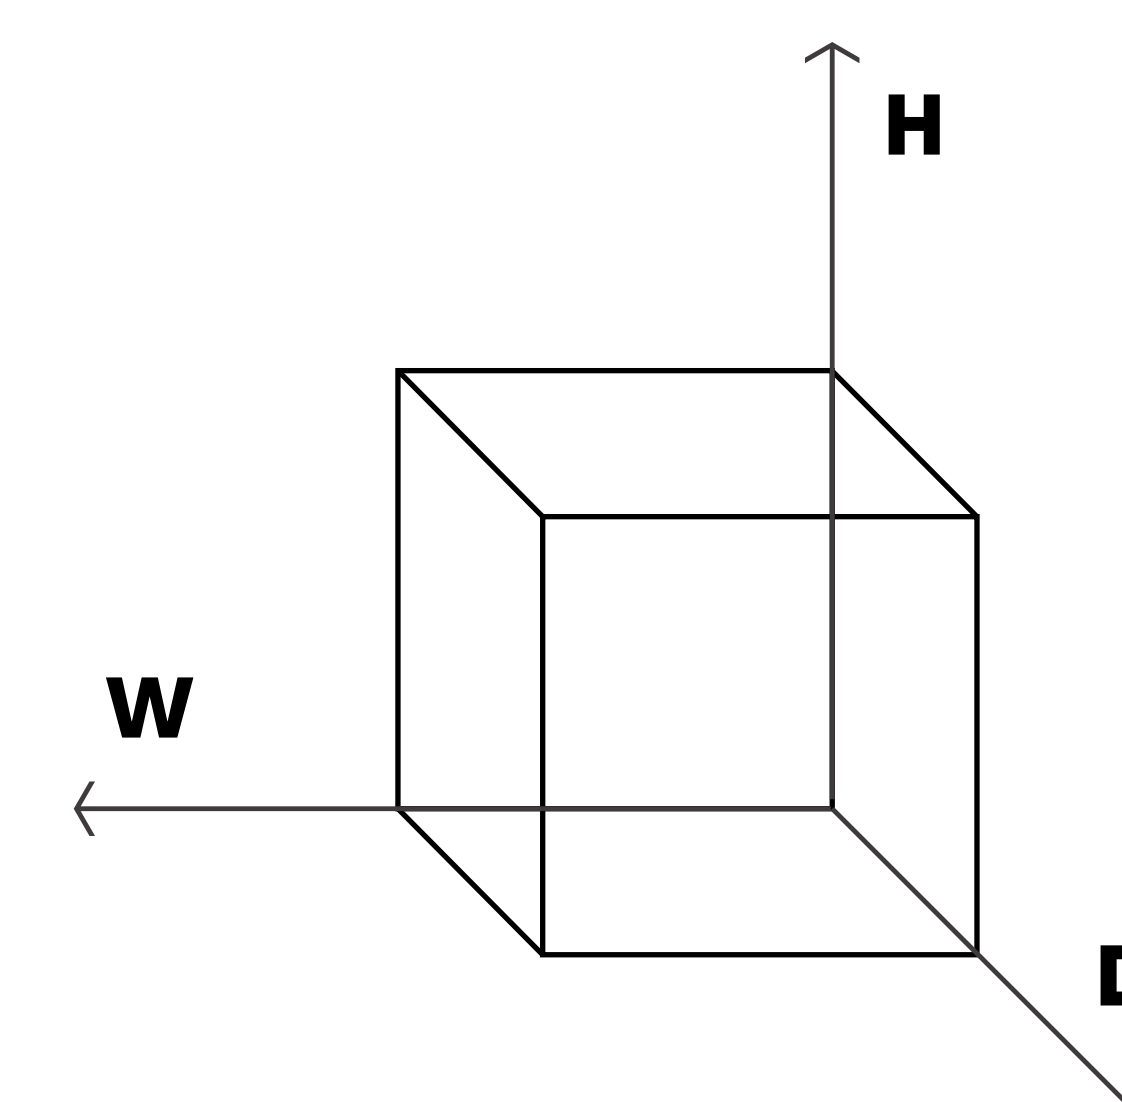

Shiloh

Small Storage Ottoman

Inner dimensions :
W - 23.6" / 60 cm
D - 13.6" / 34.6 cm
H - 6.1" / 15.5 cm

Net weight: 23.59 lbs / 10.7 Kgs