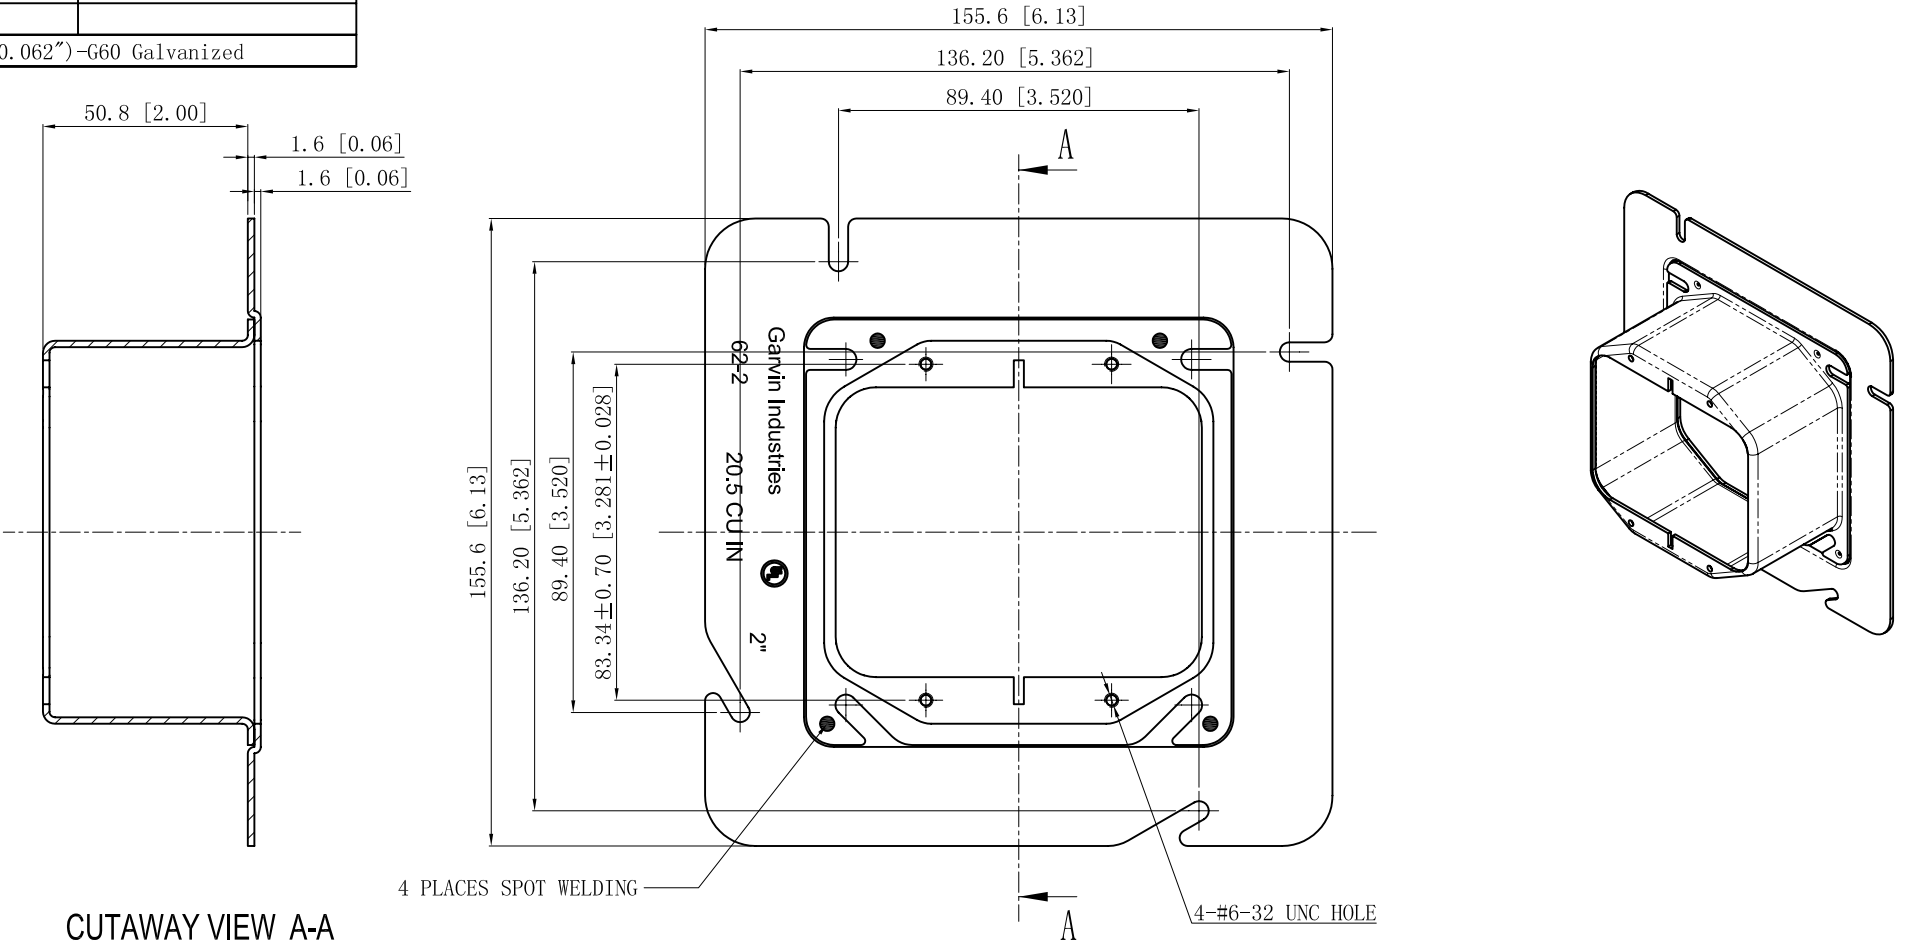

SIDES	BOTTOM
Material: Steel-(0.062")-G60 Galvanized	

CUTAWAY VIEW A-A

This data sheet is for reference only .GARVIN INDUSTRIES reserves the right to make changes to the design without prior notice.

DESCRIPTION
TRADE REFERENCE TERMS

STANDARD PACKING
25 PCS

GARVIN INDUSTRIES		
TITLE SINGLE GANG MUD RINGS 6" SQUARE		
SIZE A4	DWG NO. 62-2	REV D
DATA SHEET		