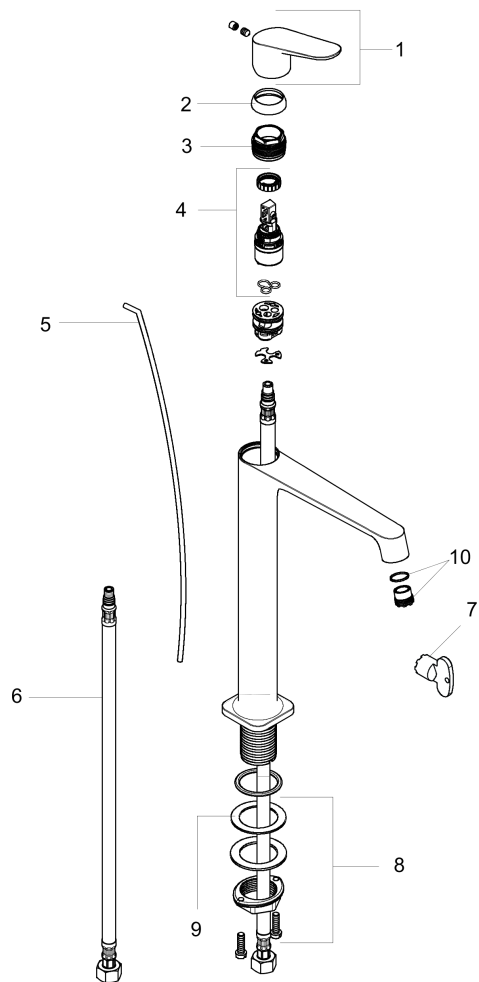

AXOR Citterio M
Single-Hole Faucet 250 with Pop-Up Drain, 1.2 GPM
 Finishes : **brushed nickel** Part no. : **34120821**

Description

Features

- Aerated spray
- Flow: 1.2 GPM (4.5 L/Min)
- Ceramic cartridge
- Includes pop-up drain

Technology

Design awards

Product image

Scale drawing

AXOR Citterio M
Single-Hole Faucet 250 with Pop-Up Drain, 1.2 GPM
Finishes : **brushed nickel** Part no. : **34120821**

Exploded drawing

Year of production: >07/16

AXOR Citterio M
Single-Hole Faucet 250 with Pop-Up Drain, 1.2 GPM
 Finishes : **brushed nickel** Part no. : **34120821**

Spare parts list

Year of production: >07/16

Pos.	Description	Part no.	PC	PU
1	handle	34093820	0	1
2	flange	98863820	0	1
3	nut	98864000	0	1
4	cartridge, assy	95973001	0	1
5	pull rod	96923820	0	1
6	connection hose 35½" M8x0,75 3/8"	96316001	0	1
7	special tool	98987000	0	1
8	fixing set (Ø 32)	13961000	0	1
9	lever collar	97548000	0	1
10	aerator M16,5x1 (4,5 l/min)	92875000	0	1
a	seal	98865000	0	1
b	adapter for cartridge	98866000	0	1
c	pop up waste	88509820	0	1
d	screw cover	96762000	0	1