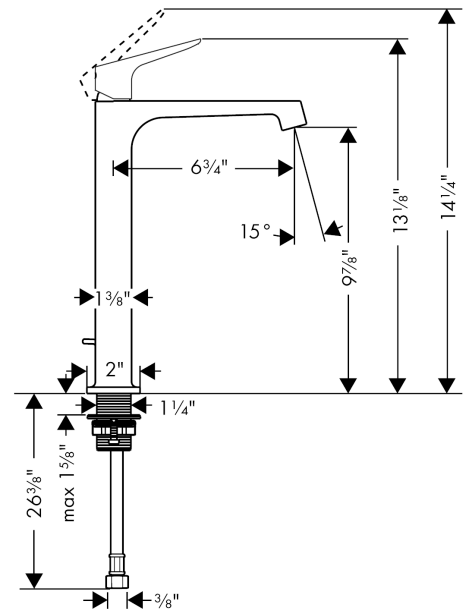

AXOR Citterio M
Single-Hole Faucet 250 with Pop-Up Drain, 1.2 GPM
 Finishes : **brushed nickel** Part no. : **34120821**

Description

Features

- Aerated spray
- Flow: 1.2 GPM (4.5 L/Min)
- Ceramic cartridge
- Includes pop-up drain

Technology

Design awards

Product image

Scale drawing

AXOR Citterio M
Single-Hole Faucet 250 with Pop-Up Drain, 1.2 GPM
Finishes : **brushed nickel** Part no. : **34120821**

Exploded drawing

Year of production: >07/16

AXOR Citterio M
Single-Hole Faucet 250 with Pop-Up Drain, 1.2 GPM
 Finishes : **brushed nickel** Part no. : **34120821**

Spare parts list

Year of production: >07/16

Pos.	Description	Part no.	PC	PU
1	handle	34093820	0	1
2	flange	98863820	0	1
3	nut	98864000	0	1
4	cartridge, assy	95973001	0	1
5	pull rod	96923820	0	1
6	connection hose 35½" M8x0,75 3/8"	96316001	0	1
7	special tool	98987000	0	1
8	fixing set (Ø 32)	13961000	0	1
9	lever collar	97548000	0	1
10	aerator M16,5x1 (4,5 l/min)	92875000	0	1
a	seal	98865000	0	1
b	adapter for cartridge	98866000	0	1
c	pop up waste	88509820	0	1
d	screw cover	96762000	0	1