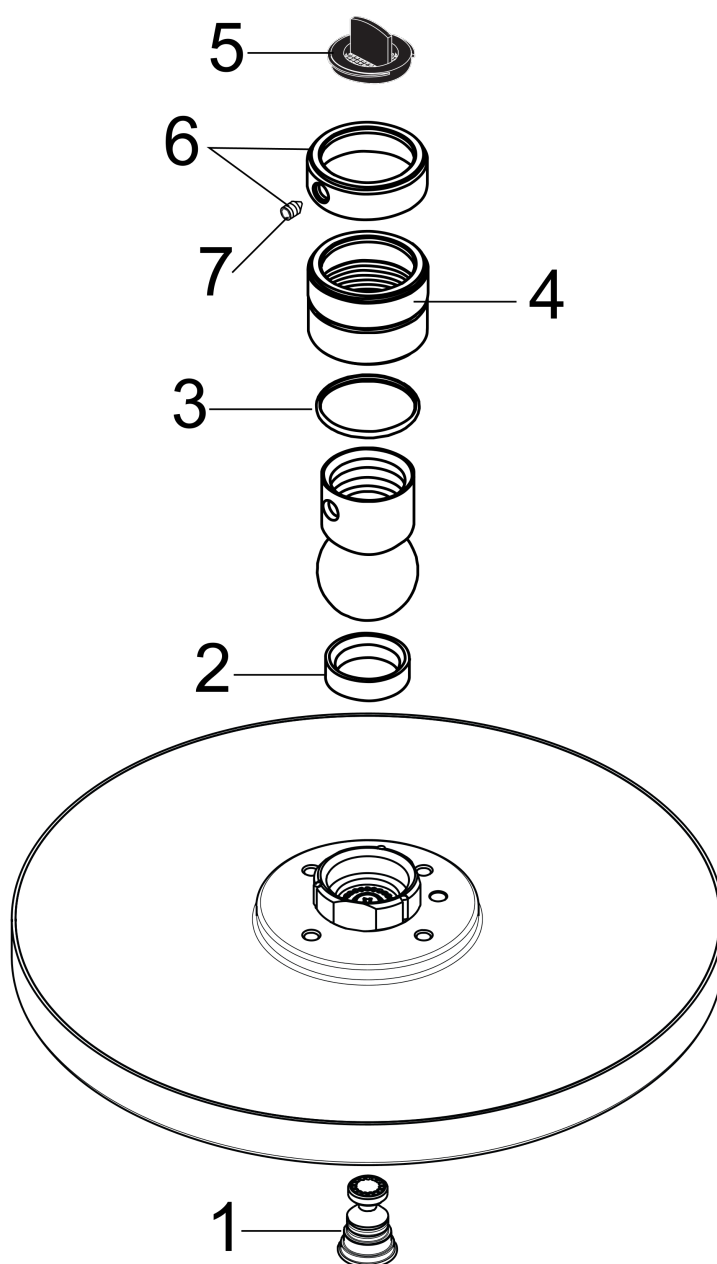

AXOR Starck
Showerhead 240 1-Jet, 2.5 GPM
Finishes : **chrome** Part no. : **28494001**

Description

Features

- Spray modes: RainAir
- 180 no-clog spray channels
- Flow: 2.5 GPM (9.5 L/Min)
- Fully-finished matching spray face

Technology

Product image

Scale drawing

AXOR Starck
Showerhead 240 1-Jet, 2.5 GPM
Finishes : **chrome** Part no. : **28494001**

Exploded drawing

Year of production: >04/04

AXOR Starck
Showerhead 240 1-Jet, 2.5 GPM
 Finishes : **chrome** Part no. : **28494001**

Spare parts list

Year of production: >04/04

Pos.	Description	Part no.	PC	PU
1	air jet (Eco)	95795000	0	1
2	seal	97606000	0	1
3	lever collar	97536000	0	1
4	nut	97958000	0	1
5	filter packing	88649000	0	1
6	lock washer	98942000	0	1
7	hollow set screw M4x6	97767000	0	1