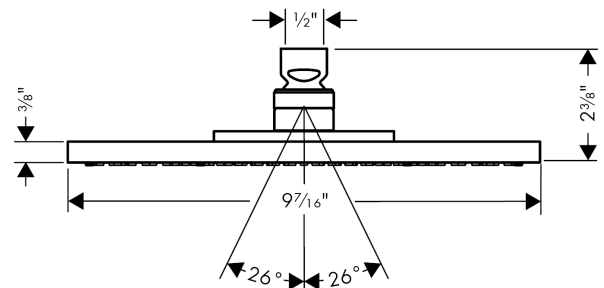

AXOR Starck
Showerhead 240 1-Jet, 2.5 GPM
Finishes : **chrome** Part no. : **28494001**

Description

Features

- Spray modes: RainAir
- 180 no-clog spray channels
- Flow: 2.5 GPM (9.5 L/Min)
- Fully-finished matching spray face

Technology

Product image

Scale drawing

AXOR Starck
Showerhead 240 1-Jet, 2.5 GPM
Finishes : **chrome** Part no. : **28494001**

Exploded drawing

Year of production: >04/04

AXOR Starck
Showerhead 240 1-Jet, 2.5 GPM
 Finishes : **chrome** Part no. : **28494001**

Spare parts list

Year of production: >04/04

Pos.	Description	Part no.	PC	PU
1	air jet (Eco)	95795000	0	1
2	seal	97606000	0	1
3	lever collar	97536000	0	1
4	nut	97958000	0	1
5	filter packing	88649000	0	1
6	lock washer	98942000	0	1
7	hollow set screw M4x6	97767000	0	1