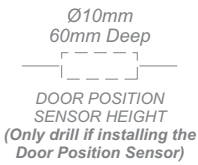

Door Preparation Template

GAINSBOROUGH
freestyle

FOLD HERE

Fit here on door edge