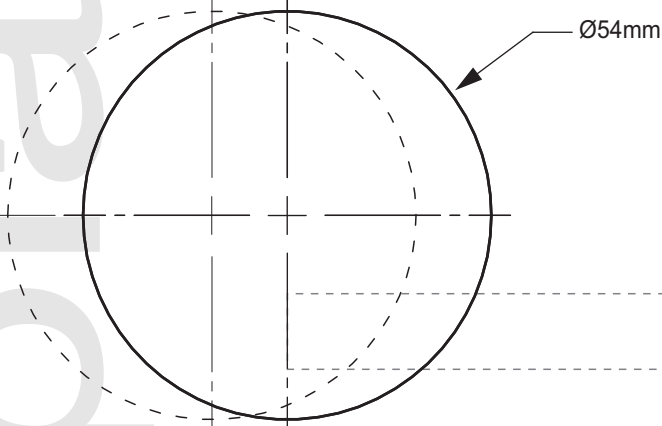

GAINSBOROUGH
freestyle

FOLD HERE

Fit here on door edge

4.0 mm

TRILOCK

Door Preparation Template

Door Preparation Template

GAINSBOROUGH
freestyle

FOLD HERE

Fit here on door edge