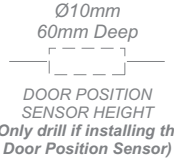

GAINSBOROUGH
freestyle

FOLD HERE

Fit here on door edge

4.0 mm

TRILOCK

Door Preparation Template

Door Preparation Template

GAINSBOROUGH
freestyle