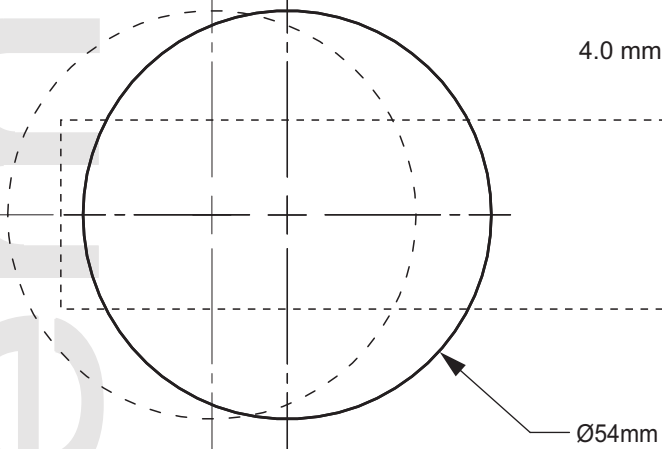

GAINSBOROUGH
freestyle

FOLD HERE

Fit here on door edge

4.0 mm

TRILOCK

Door Preparation Template

Door Preparation Template

GAINSBOROUGH
freestyle

FOLD HERE

Fit here on door edge