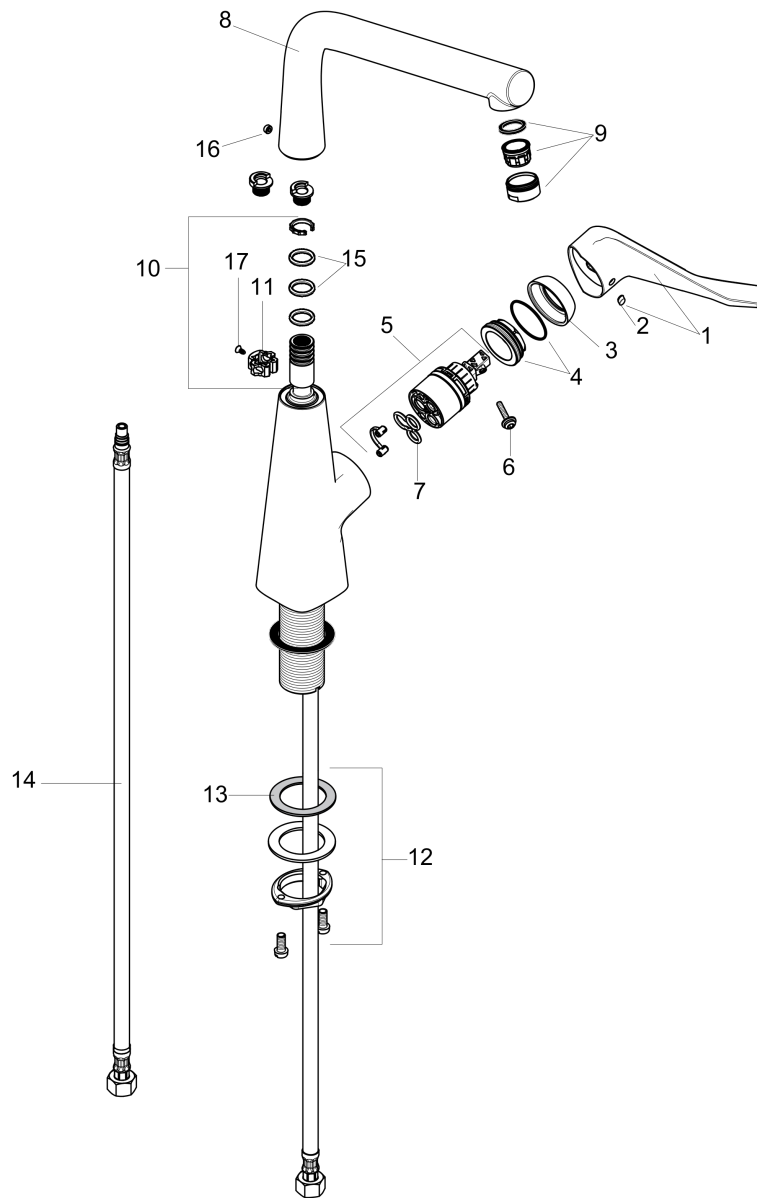

Metris

Bar Faucet, 1.5 GPM

Finishes : **chrome** Part no. : **04509000**

Description

Features

- Swivel range 150°
- Aerated spray
- Single-hole installation
- Flow: 1.5 GPM (5.7 L/Min)
- Ceramic cartridge
- 3/8" connections

Item details

List Price \$ 448.00

Technology

Compliance

Product image

Scale drawing

Metris

Bar Faucet, 1.5 GPM

Finishes : **chrome** Part no. : **04509000**

Exploded drawing

Year of production: >10/18

Metris

Bar Faucet, 1.5 GPM

Finishes : **chrome** Part no. : **04509000**

Spare parts list

Year of production: >10/18

Pos.	Description	Part no.	Price	PU
1	handle	98455000	-	1
2	screw cover	96338000	-	1
3	flange	95498000	-	1
4	nut	97209000	-	1
5	cartridge, assy	92730000	-	1
6	locking screw for handle	95140000	-	1
7	seal	95008000	-	1
8	spout cpl.	92258000	-	1
9	aerator M24x1 (5 l/min)	13185000	-	1
10	sealing set	92646000	-	1
11	axialring	97558000	-	1
12	fixing set (Ø 34)	95049000	-	1
13	lever collar	97548000	-	1
14	connection hose 35½" M8x0,75 3/8"	96316001	-	1
15	O-Ring 14x2,5	98189000	-	1
16	screw cover	95181000	-	1
17	screw	97662000	-	1