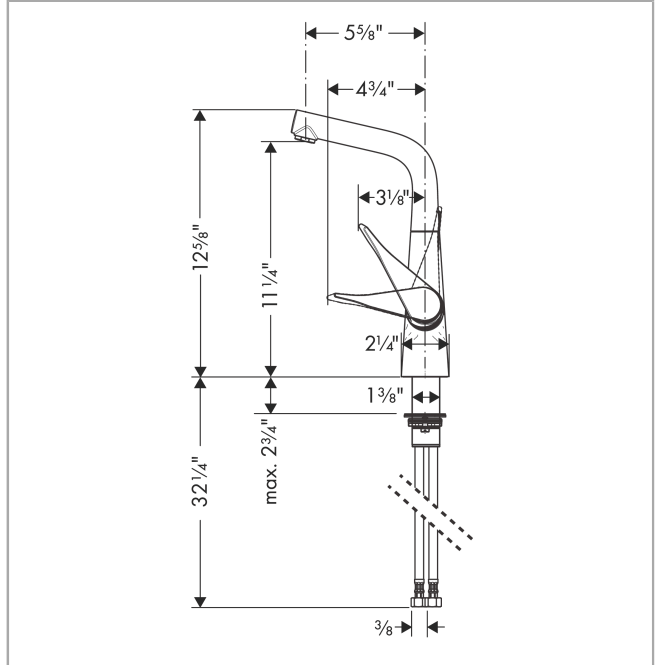

Metris

Bar Faucet, 1.5 GPM

Finishes : **chrome** Part no. : **04509000**

Description

Features

- Swivel range 150°
- Aerated spray
- Single-hole installation
- Flow: 1.5 GPM (5.7 L/Min)
- Ceramic cartridge
- 3/8" connections

Item details

List Price \$ 448.00

Technology

Compliance

Product image

Scale drawing

Metris

Bar Faucet, 1.5 GPM

Finishes : **chrome** Part no. : **04509000**

Exploded drawing

Year of production: >10/18

Metris

Bar Faucet, 1.5 GPM

Finishes : **chrome** Part no. : **04509000**

Spare parts list

Year of production: >10/18

Pos.	Description	Part no.	Price	PU
1	handle	98455000	-	1
2	screw cover	96338000	-	1
3	flange	95498000	-	1
4	nut	97209000	-	1
5	cartridge, assy	92730000	-	1
6	locking screw for handle	95140000	-	1
7	seal	95008000	-	1
8	spout cpl.	92258000	-	1
9	aerator M24x1 (5 l/min)	13185000	-	1
10	sealing set	92646000	-	1
11	axialring	97558000	-	1
12	fixing set (Ø 34)	95049000	-	1
13	lever collar	97548000	-	1
14	connection hose 35½" M8x0,75 3/8"	96316001	-	1
15	O-Ring 14x2,5	98189000	-	1
16	screw cover	95181000	-	1
17	screw	97662000	-	1