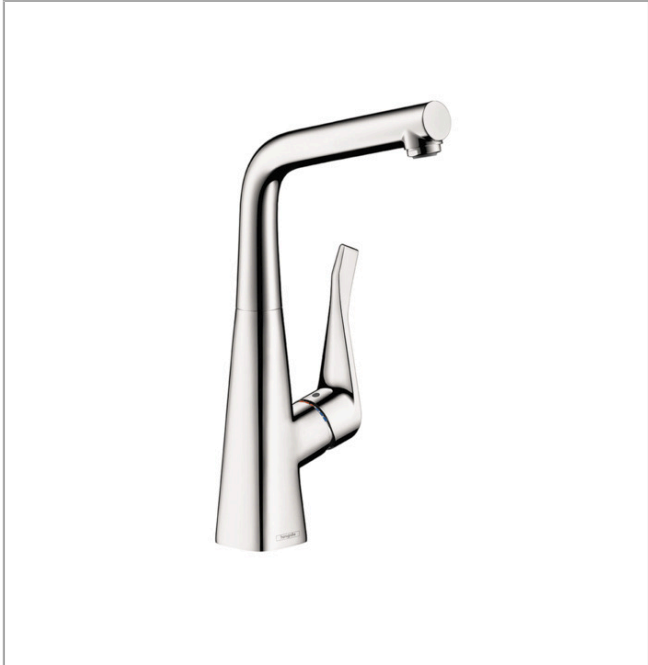

Metris

Bar Faucet, 1.5 GPM

Finishes : **chrome** Part no. : **04509000**

Description

Features

- Swivel range 150°
- Aerated spray
- Single-hole installation
- Flow: 1.5 GPM (5.7 L/Min)
- Ceramic cartridge
- 3/8" connections

Item details

List Price \$ 448.00

Technology

Compliance

Product image

Scale drawing

Metris

Bar Faucet, 1.5 GPM

Finishes : **chrome** Part no. : **04509000**

Exploded drawing

Year of production: >10/18

Metris

Bar Faucet, 1.5 GPM

Finishes : **chrome** Part no. : **04509000**

Spare parts list

Year of production: >10/18

Pos.	Description	Part no.	Price	PU
1	handle	98455000	-	1
2	screw cover	96338000	-	1
3	flange	95498000	-	1
4	nut	97209000	-	1
5	cartridge, assy	92730000	-	1
6	locking screw for handle	95140000	-	1
7	seal	95008000	-	1
8	spout cpl.	92258000	-	1
9	aerator M24x1 (5 l/min)	13185000	-	1
10	sealing set	92646000	-	1
11	axialring	97558000	-	1
12	fixing set (Ø 34)	95049000	-	1
13	lever collar	97548000	-	1
14	connection hose 35½" M8x0,75 3/8"	96316001	-	1
15	O-Ring 14x2,5	98189000	-	1
16	screw cover	95181000	-	1
17	screw	97662000	-	1