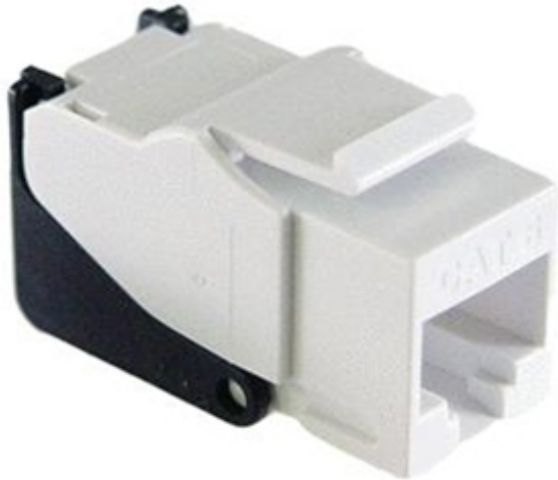

On-Q

WP3560-WH

Snap & Go Cat 6 Keystone Connector, White - WP3560-WH

Save time and money on the jobsite with the new Snap and Go Cat 5e Keystone Connector. Never worry about not having a punchdown tool again with this amazing self terminating connector.

FEATURES

- Wire without a flat surface or palm tool.
- Improves cable performance by maintaining tight wire twists.
- Exceeds TIA 568 standards.
- No punchdown tool required to terminate cable.
- Terminate 10-20% faster than with a standardized RJ45 punchdown tools.

Specifications

GENERAL INFO

- Discontinued: No
- Cable Type: "Terminates 4-pair, 22-26AWG, 100 ohm, solid or stranded unshielded twisted pair cable"
- Mod Jack Wiring: Supports both T568A and T568B wiring schemes
- finish: Contacts plated with 50 micro-inches of gold
- Performance Category: UL verified product exceeds TIA/EIA-566-B.2-1 Category 6
- Color: White

TECHNICAL INFO

On-Q

WP3560-WH

Jack Connectors: Jack accepts 6 and 8 position modular plugs without damage