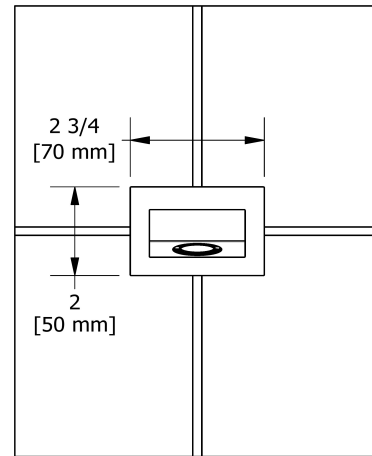

Sizes, models and finishes may differ from thoses presented.

Warranty

This Riobel Inc. product you have purchased carries a Limited Lifetime Warranty on the chrome, PVD finish, blacks and all working parts and is guaranteed from the initial purchase date against all manufacturing defects. All other finishes, including plastic components, are guaranteed for one year. All electric and/or electronic parts are covered by a 5-year limited warranty. The warranty offered on our products will be honored only if the installation is performed by a certified master plumber.

Customer Care

Phone (800) 777 - 9762 | Email: customercare@houseofrohl.com | Website: houseofrohl.com/support/contact-us

Consult your local House of Rohl showroom for additional information and specifications. For complete warranty details and a list of showrooms, go to houseofrohl.com