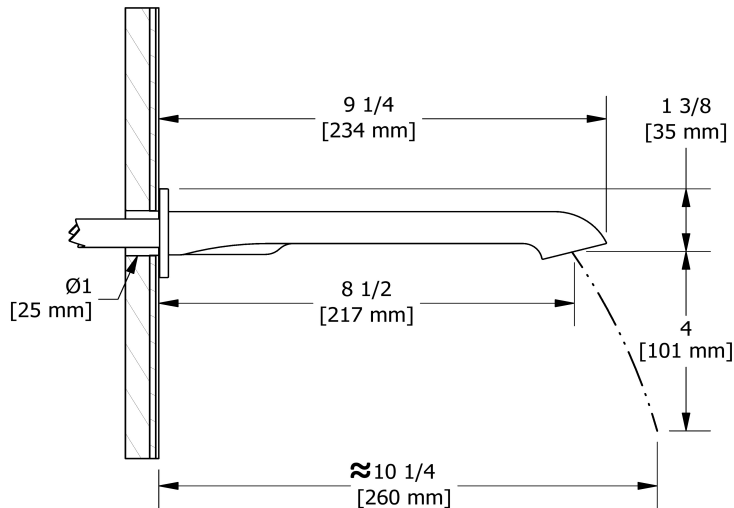

Sizes, models and finishes may differ from thoses presented.

Warranty

This Riobel Inc. product you have purchased carries a Limited Lifetime Warranty on the chrome, PVD finish, blacks and all working parts and is guaranteed from the initial purchase date against all manufacturing defects. All other finishes, including plastic components, are guaranteed for one year. All electric and/or electronic parts are covered by a 5-year limited warranty. The warranty offered on our products will be honored only if the installation is performed by a certified master plumber.

Customer Care

Phone (800) 777 - 9762 | Email: customercare@houseofrohl.com | Website: houseofrohl.com/support/contact-us

Consult your local House of Rohl showroom for additional information and specifications. For complete warranty details and a list of showrooms, go to houseofrohl.com