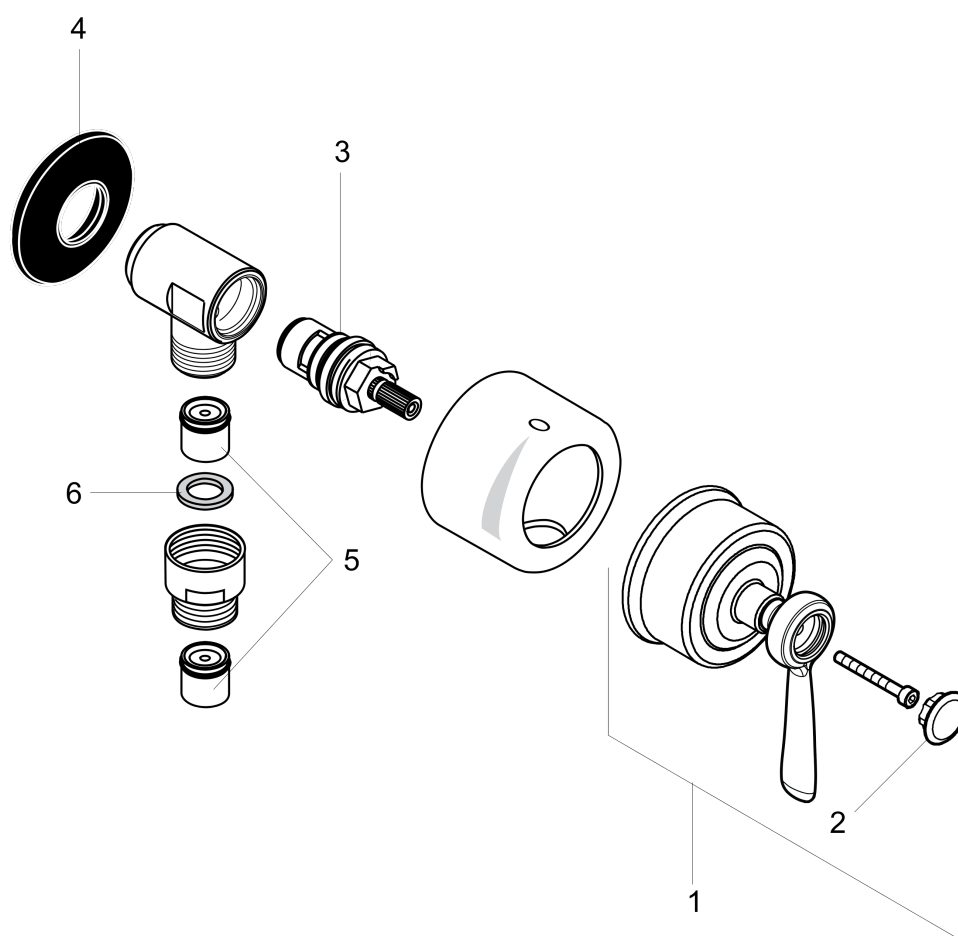

## Scale drawing

**AXOR Montreux**  
**Wall Outlet with Check Valves and Volume Control, Lever Handle**  
Finishes : **chrome**    Part no. : **16883001**

## Exploded drawing

Year of production: >04/08

**AXOR Montreux**  
**Wall Outlet with Check Valves and Volume Control, Lever Handle**  
 Finishes : **chrome**    Part no. : **16883001**

## Spare parts list

Year of production: >04/08

Pos.	Description	Part no.	PC	PU
1	handle	16693000	0	1
2	set of screw covers, cold / hot water / neutral	97987000	0	1
3	shut off unit right closing	96350000	0	1
4	support element	98557000	0	1
5	set of non return valves DW 15	94074000	0	1
6	flat seal	97674000	0	1