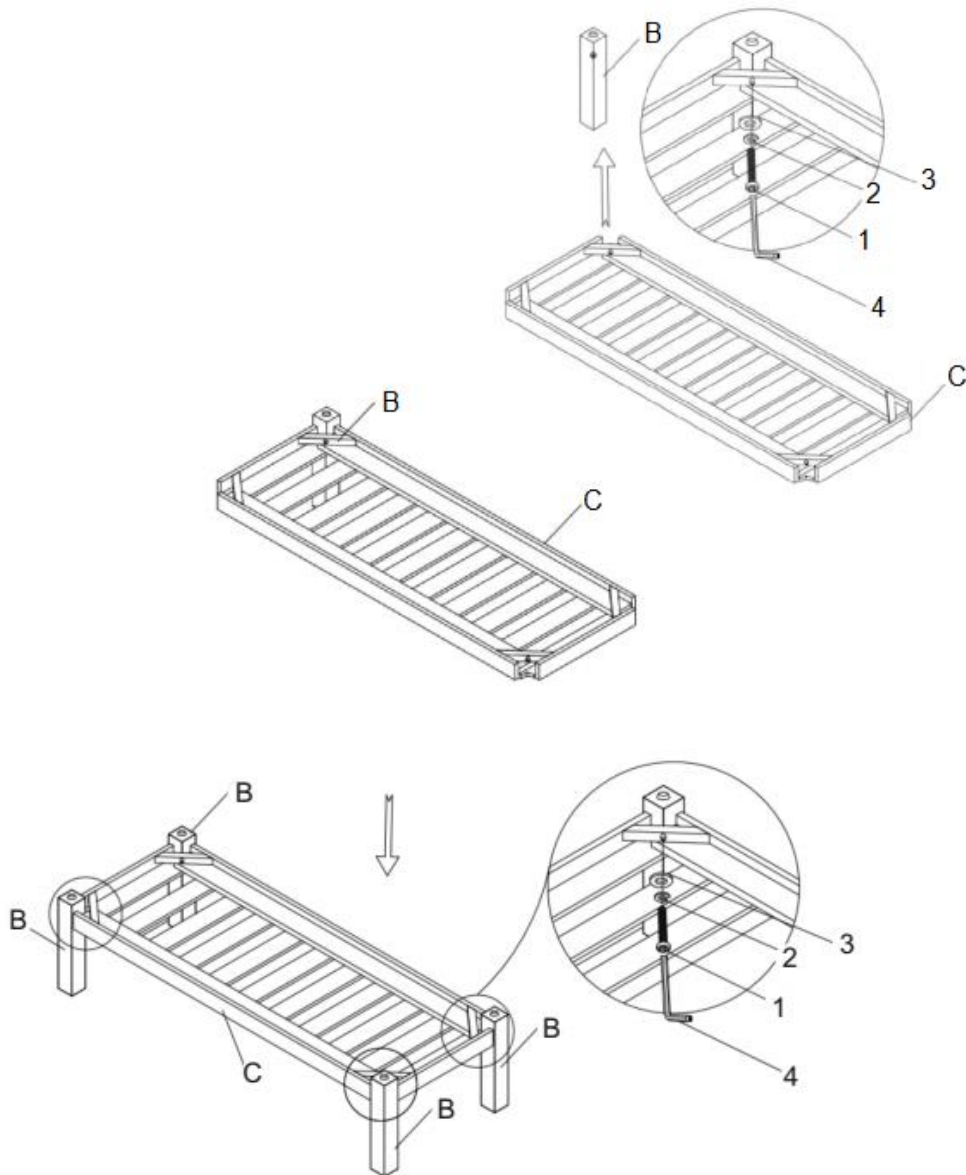

Step 1

1. Attach Legs (B) to each corner of Shelf (C) using Long Bolts (1), Lock Washers (2) and Washers (3).
2. Use Allen Key (4) to tighten.