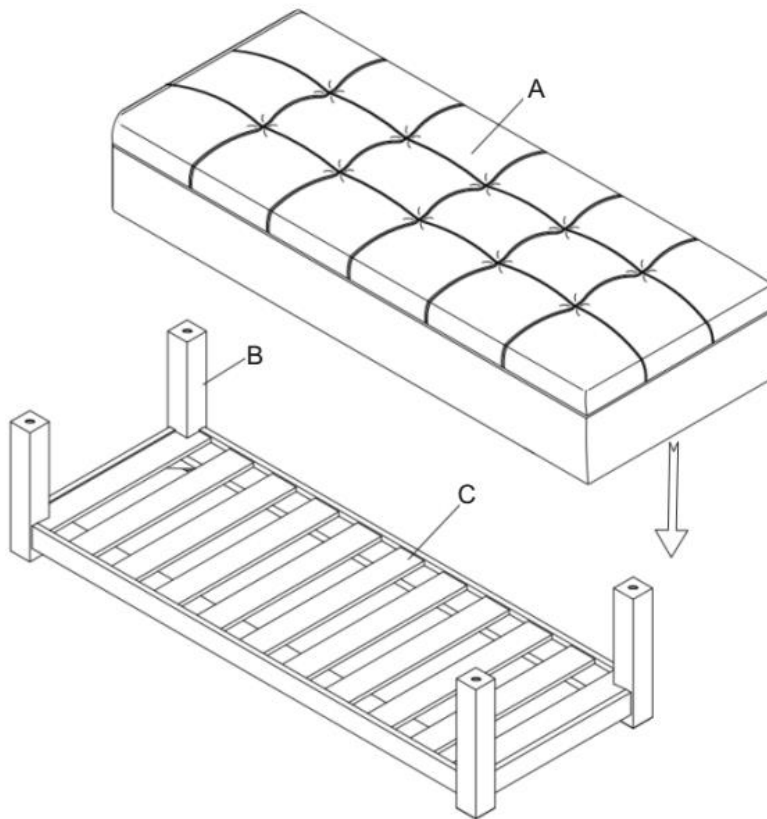

ALLEN KEY
5 mm
QTY 1

5

SHORT BOLT
M8 x 48 mm
QTY 4

Step 1

1. Attach Legs (B) to each corner of Shelf (C) using Long Bolts (1), Lock Washers (2) and Washers (3).
2. Use Allen Key (4) to tighten.

Step 2

1. Place Ottoman (A) on the assembled shelf.
2. Align and adjust Ottoman (A) so it sits evenly.