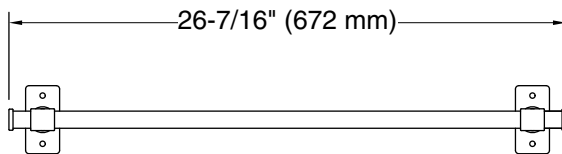

Technical Information

All product dimensions are nominal.

Material: Zinc, Stainless Steel

Notes

Install this product according to the installation instructions.

CAUTION: Risk of personal injury. Do not install these products in any area where they are likely to be used inadvertently as a grab bar or support bar. These products are not designed or intended for use as a grab bar or support bar.