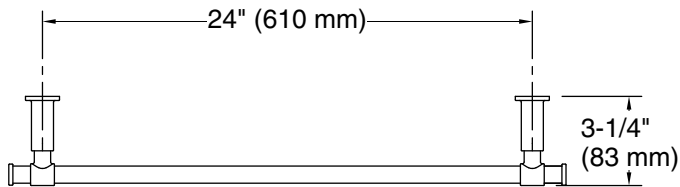

Technical Information

All product dimensions are nominal.

Material: Zinc, Stainless Steel

Notes

Install this product according to the installation instructions.

CAUTION: Risk of personal injury. Do not install these products in any area where they are likely to be used inadvertently as a grab bar or support bar. These products are not designed or intended for use as a grab bar or support bar.