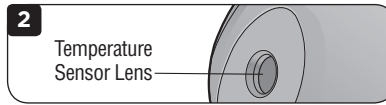

Quick Read Forehead

Be sure to follow the guidelines below and the complete instructions included with this product for warnings and how to operate.

Placement:

1. Locate reading site. The best reading sites for forehead thermometers are at the temples or just above the eyebrows. See Figure 1.
2. Locate the lens. Note the flat surface around the lens. See Figure 2.
3. Ensure the lens surface is parallel to forehead and that thermometer is 1/2 inch (about the width of an adult's finger) from reading site. ✓ See Figure 3.

Important Usage Tips:

- Never use a forehead thermometer on a sweaty forehead.
- Allow 60 seconds between readings for thermometer to properly re-set.