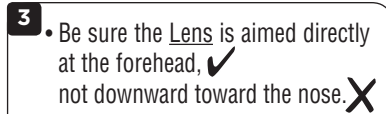

Quick Read Forehead

Be sure to follow the guidelines below and the complete instructions included with this product for warnings and how to operate.

Placement:

1. Locate reading site. The best reading sites for forehead thermometers are at the temples or just above the eyebrows. See Figure 1.
2. Locate the lens. Note the flat surface around the lens. See Figure 2.
3. Ensure the lens surface is parallel to forehead and that thermometer is 1/2 inch (about the width of an adult's finger) from reading site. ✓ See Figure 3.

Important Usage Tips:

- Never use a forehead thermometer on a sweaty forehead.
- Allow 60 seconds between readings for thermometer to properly re-set.

Frente de fácil lectura

Asegúrese de seguir las instrucciones de más abajo las instrucciones completas incluidas en este producto con las advertencias y cómo utilizarlo.