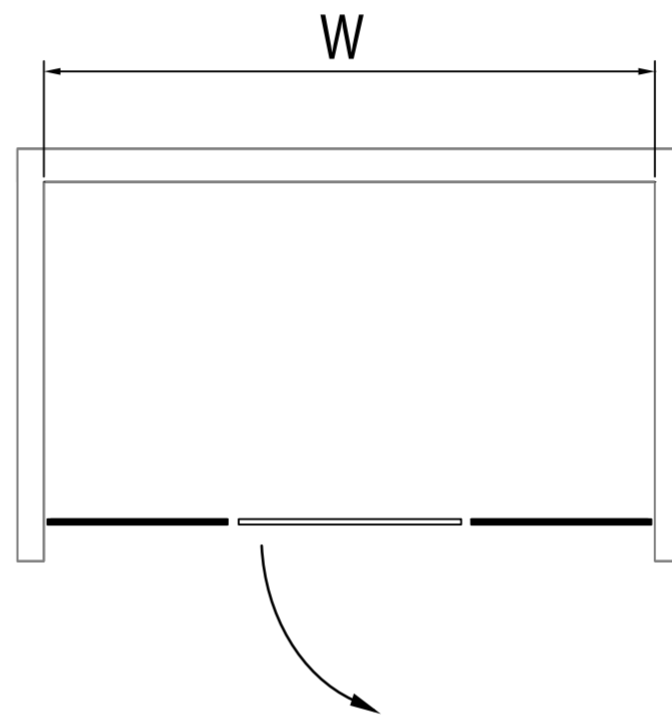

ANZZI SHOWER DOORS

SD-AZ30CH-R/L

GROVE SET