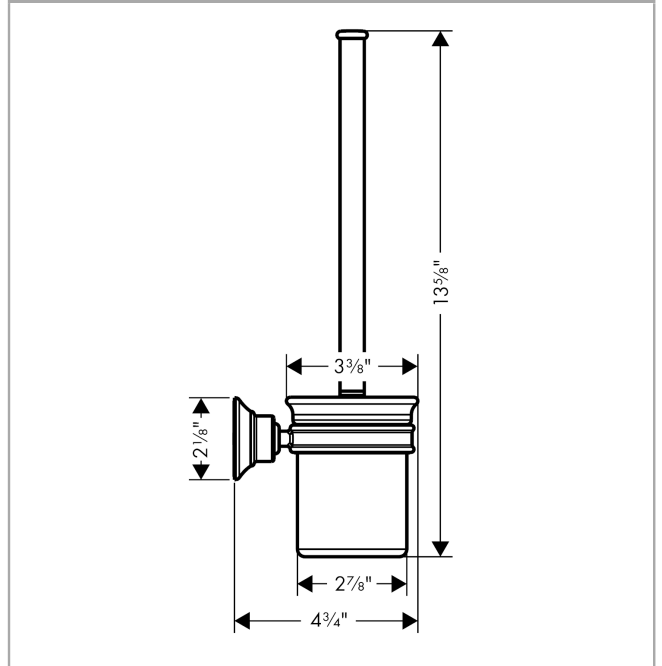

AXOR Montreux
Toilet Brush with Holder, Wall-Mounted
Finishes : **brushed nickel** Part no. : **42035820**

Description

Features

- Metal, Porcelain
- Wall-mounted

Product image

Scale drawing

AXOR Montreux
Toilet Brush with Holder, Wall-Mounted
Finishes : **brushed nickel** Part no. : **42035820**

Exploded drawing

Year of production: >05/06

AXOR Montreux
Toilet Brush with Holder, Wall-Mounted
 Finishes : **brushed nickel** Part no. : **42035820**

Spare parts list

Year of production: >05/06

Pos.	Description	Part no.	PC	PU
1	mounting set	40915000	0	1
2	support element	96341000	0	1
3	pin	97546000	0	1
4	plastic ring	98726000	0	1
5	cup	42094000	0	1
6	stick with brush	40089820	0	1
7	WC-brush white	40088000	0	1