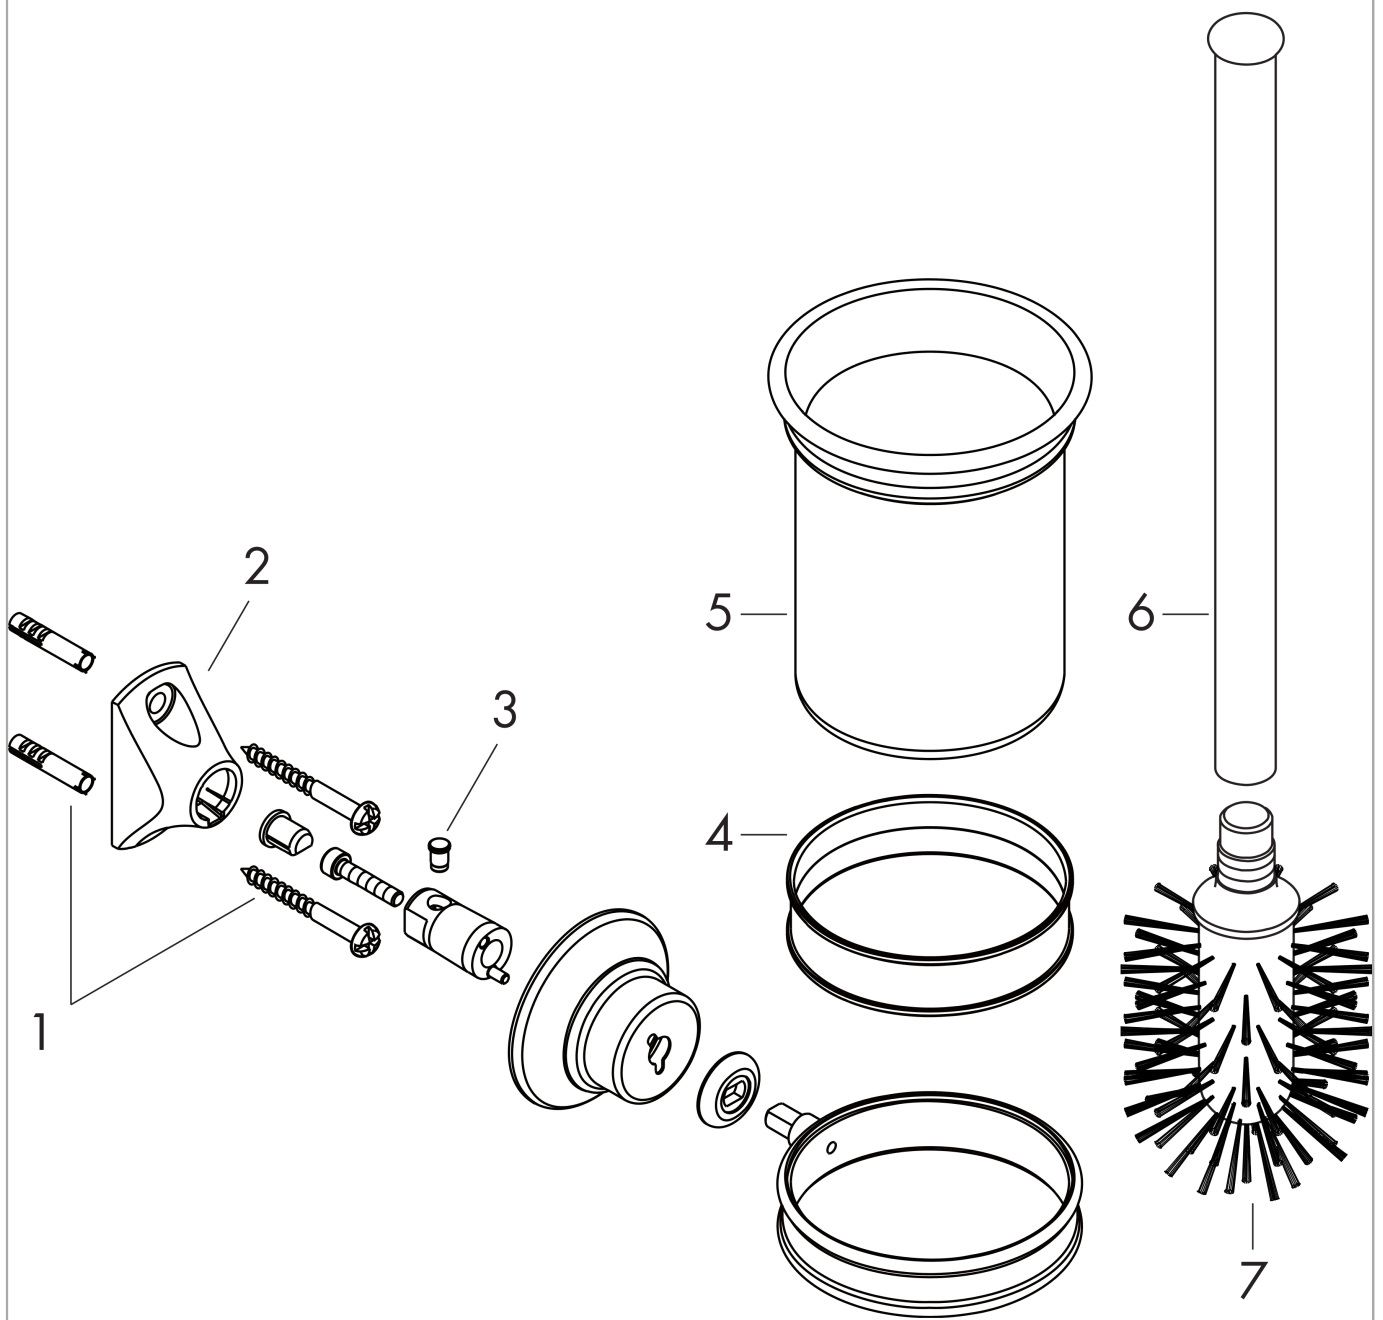

AXOR Montreux
Toilet Brush with Holder, Wall-Mounted
Finishes : **brushed nickel** Part no. : **42035820**

Description

Features

- Metal, Porcelain
- Wall-mounted

Product image

Scale drawing

AXOR Montreux
Toilet Brush with Holder, Wall-Mounted
Finishes : **brushed nickel** Part no. : **42035820**

Exploded drawing

Year of production: >05/06

AXOR Montreux
Toilet Brush with Holder, Wall-Mounted
 Finishes : **brushed nickel** Part no. : **42035820**

Spare parts list

Year of production: >05/06

Pos.	Description	Part no.	PC	PU
1	mounting set	40915000	0	1
2	support element	96341000	0	1
3	pin	97546000	0	1
4	plastic ring	98726000	0	1
5	cup	42094000	0	1
6	stick with brush	40089820	0	1
7	WC-brush white	40088000	0	1