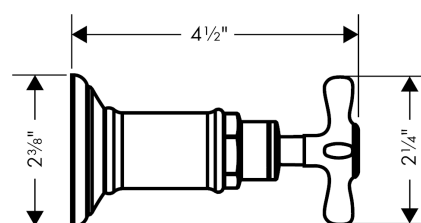

**AXOR Montreux**  
**Volume Control Trim with Cross Handle**  
Finishes : **polished nickel**    Part no. : **16873831**

## Description

## Scale drawing

**AXOR Montreux**  
**Volume Control Trim with Cross Handle**  
Finishes : **polished nickel**    Part no. : **16873831**

## Exploded drawing

Year of production: >04/09

**AXOR Montreux**  
**Volume Control Trim with Cross Handle**  
 Finishes : **polished nickel**    Part no. : **16873831**