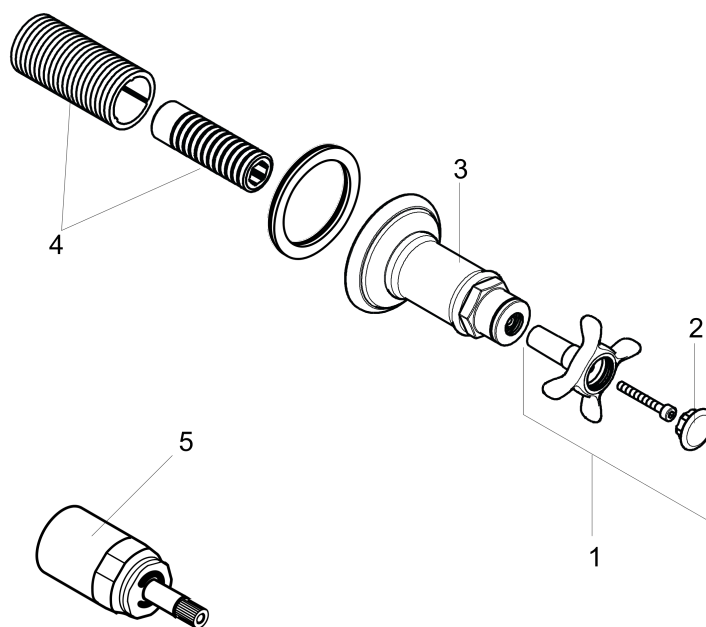

## Scale drawing

**AXOR Montreux**  
**Volume Control Trim with Cross Handle**  
Finishes : **polished nickel**    Part no. : **16873831**

## Exploded drawing

Year of production: >04/09

**AXOR Montreux**  
**Volume Control Trim with Cross Handle**  
 Finishes : **polished nickel**    Part no. : **16873831**

## Spare parts list

Year of production: >04/09

Pos.	Description	Part no.	PC	PU
1	handle	16291830	0	1
2	set of screw covers, cold / hot water / neutral	97987000	0	1
3	escutcheon for handle	98578830	0	1
4	fixing set	96392000	0	1
5	extension 25 mm	96370000	0	1