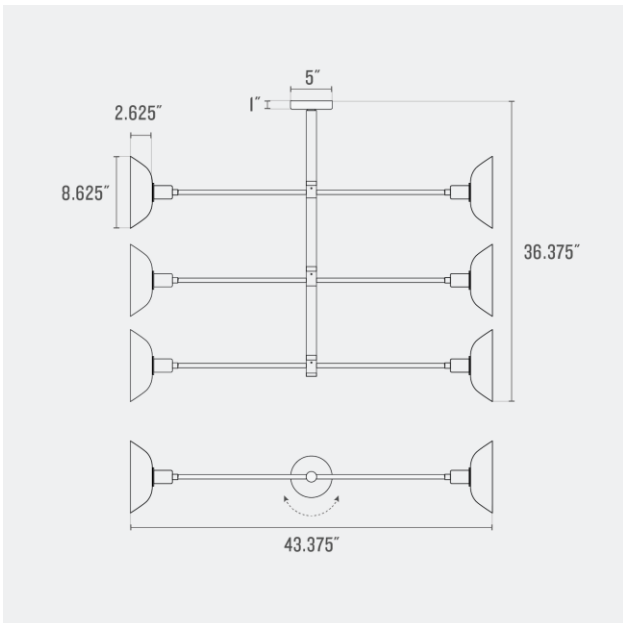

Voltage: 120/220 V

Location Rating: Damp

Dimensions:

Overall: 36.375" H x 43.375" W X 8.625" D

Shade: 2.625" H X 8.625" W X 8.625" D

Canopy: 1" H X 5" W X 5" D

Materials: Brass / Glass

Details:

- Tiers rotate 330 degrees.
- Includes set screws to lock tiers in place.

One year guarantee

Finish Options

True Black
(TB)

Natural Brass
(NB)

Glass Options

Bronze
(BZ)

Clear Glass
(CL)