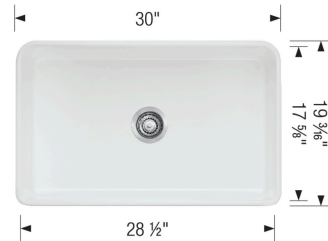

Codes & Standards

ASME A112.19.2-2013/ CSA B45.1-13

Optional Accessories

Sink Grid	236714
CapFlow Strainer Cover	517666
3-in-1 Basket Strainer	441231

Warranty

BLANCO offers a limited lifetime warranty on all sinks and faucets, as well as a one-year warranty on all custom accessories.

Code/Standards Compliance

BLANCO sinks and faucets are third-party tested and certified to standards and listed by applicable certification bodies. For more information on individual product listings, contact our office or listing organization.

View our how-to videos to learn more about installing and caring for BLANCO products:
<https://www.blanco.com/us-en/service/how-to-videos/how-to-videos-for-sinks/>

Questions? Contact us today

BLANCO America, Inc.
110 Mount Holly By-Pass
Lumberton, NJ 08048

Phone & Fax
Phone: 888-668-6201
Fax: 609-668-6211

While BLANCO endeavors to provide accurate information, all dimensions are nominal, cannot be guaranteed, and are subject to change or cancellation. BLANCO assumes no responsibility for use of superseded or voided specifications.