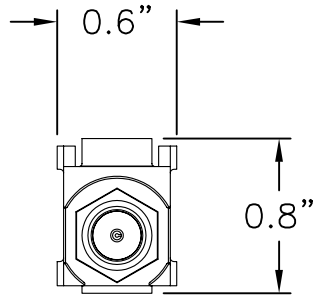

2

1

NOTES:

1. MATERIAL: ABS
2. UL LISTED
3. APPLICATIONS: VIDEO CONNECTIONS
4. COLORS AVAILABLE: IVORY, BROWN, BLACK, LIGHT ALMOND ,WHITE
5. CONNECTORS ARE NICKEL PLATED BRONZE

B

B

A

A

PROPRIETARY AND CONFIDENTIAL
THE INFORMATION CONTAINED
IN THIS DRAWING IS THE SOLE
PROPERTY OF On-Q/LEGRAND.
ANY REPRODUCTION IN PART OR
AS A WHOLE WITHOUT THE WRITTEN
PERMISSION OF On-Q/LEGRAND
IS PROHIBITED. DRAWING IS SUBJECT
TO CHANGE WITHOUT NOTICE.

on·Q

legrand

P.O. Box 60907
Middletown, PA 17106-0907
1-800-321-2343

TITLE:
**GOLD RECESSED SELF TERMINATING
KEYSTONE F-CONNECTOR**

SIZE A	DWG NO WP3482	FILE NAME CD-WP3482	CUST REV 1
REVISED DATE 11/08/07	SCALE NONE	SHEET 1 OF 1	

2

1