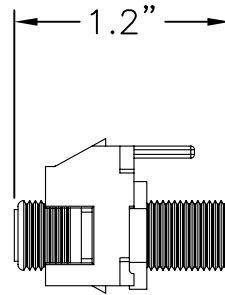

2

1

NOTES:

1. MATERIAL: ABS
2. UL LISTED
3. APPLICATIONS: VIDEO CONNECTIONS
4. COLORS AVAILABLE: IVORY, BROWN, BLACK, LIGHT ALMOND ,WHITE
5. CONNECTORS ARE NICKEL PLATED BRONZE

B

B

A

A

PROPRIETARY AND CONFIDENTIAL
THE INFORMATION CONTAINED
IN THIS DRAWING IS THE SOLE
PROPERTY OF On-Q/LEGRAND.
ANY REPRODUCTION IN PART OR
AS A WHOLE WITHOUT THE WRITTEN
PERMISSION OF On-Q/LEGRAND
IS PROHIBITED. DRAWING IS SUBJECT
TO CHANGE WITHOUT NOTICE.

on·Q

legrand

P.O. Box 60907
Middletown, PA 17106-0907
1-800-321-2343

TITLE:
**GOLD RECESSED SELF TERMINATING
KEYSTONE F-CONNECTOR**

SIZE A	DWG NO WP3482	FILE NAME CD-WP3482	CUST REV 1
REVISED DATE 11/08/07	SCALE NONE	SHEET 1 OF 1	

2

1