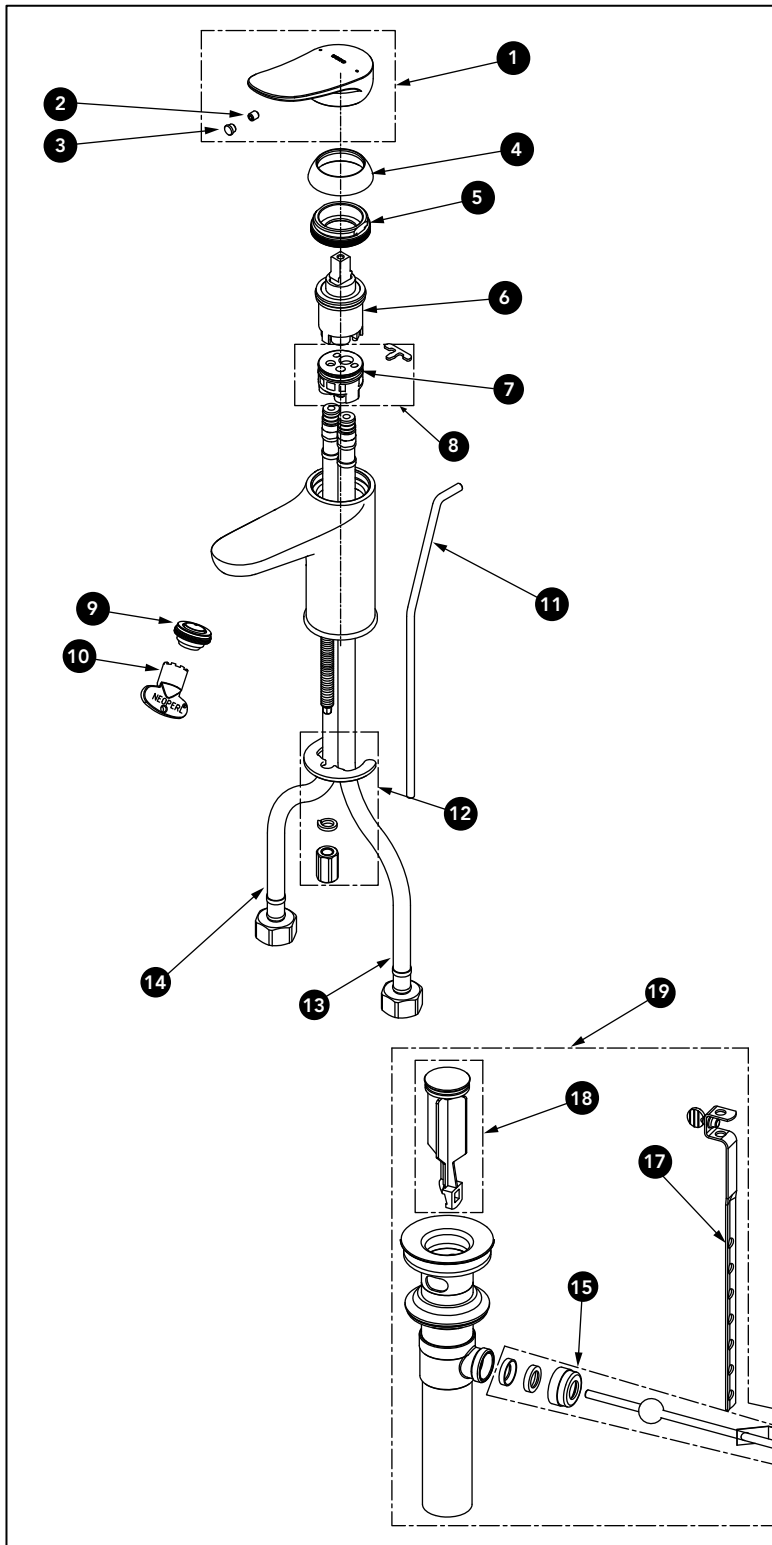

LF Single Handle Lavatory Faucet

TLS04301U

Item	Part	Description
1*	THP5131#\$\$	Handle
2	THP5110	Set Screw
3	THP5296	Plug
4*	THP5111#\$\$	Escutcheon
5	THP5132	Valve Cap
6	THP5133	Cartridge
7	THP5115	O-Ring
8	THP5134	Cartridge Base
9	THP5164	Aerator
10	THP5118	Aerator Key
11*	THP5135#\$\$	Drain Lift Rod
12	THP5120	Spout Mounting Hardware
13	THP5121	Supply Hose (Cold)
14	THP5122	Supply Hose (Hot)
15	THP5137	Pivot Arm + Bushings
16	THP5138	Connecting Spring Piece
17	THP5139	Connector Rod
18*	THP5140#\$\$	Plunger
19*	THP5141#\$\$	Drain Assembly

\* Please specify finish when ordering

LEGEND
\$\$ = Denotes Finish
#CP = Polished Chrome
#BN = Brushed Nickel