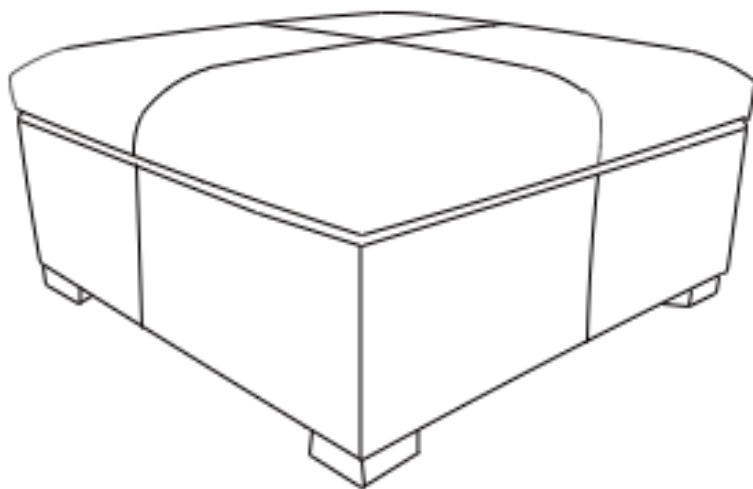

Step 2

I. Turn Ottoman right side up.