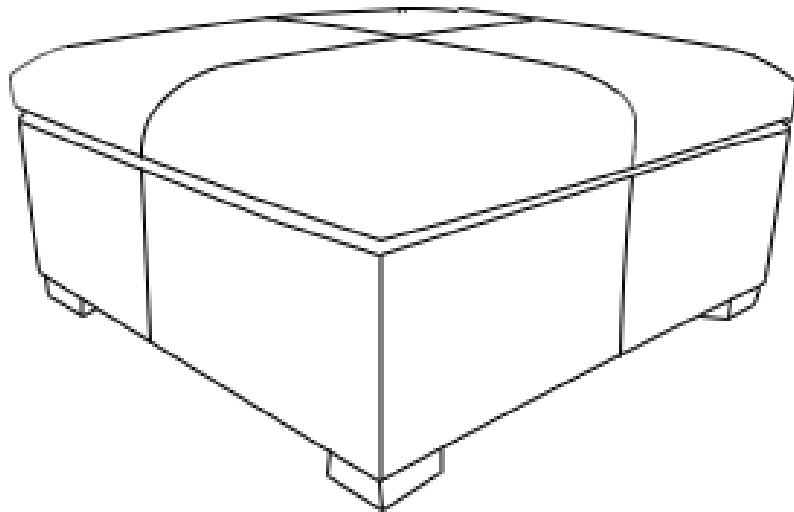

SIMPLIHOME®

Gabbie / Frankie / Muriel

Square Coffee Table Storage Ottoman

MODEL # AXCOT-GABSQ-DSB

brooklyn + max™ 

Wynden+Hall™
HOME DECOR

SIMPLIHOME®

Great quality is a right.