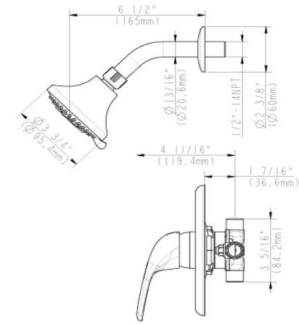

Middleton Shower Trim with Valve  
Oil Rubbed Bronze

**SPECIFICATIONS**

MATERIAL:	Zinc
HANDLE MATERIAL:	Zinc
SPOUT MATERIAL:	N/A
CARTRIDGE MATERIAL:	N/A
WATERWAY MATERIAL:	Brass
VALVE MATERIAL:	Brass
DRAIN MATERIAL:	N/A
FAUCET TYPE:	Shower Trim
SPOUT REACH:	N/A
FLOW RATE:	1.8 GPM
LOW FLOW:	Yes
HANDLES CONFIGURATION:	Single Handle
HANDLE REACH:	N/A
QUICK ATTACH INCLUDED:	Yes
DIMENSIONS:	6.75" H x 7.5" L x 3.9" D

WEIGHT:	4.06 lbs.
PVD FINISH:	No
ESCUTCHEON INCLUDED:	Yes
VALVE INCLUDED:	Yes
PRESSURE BALANCED VALVE:	Yes
TYPE OF SHOWER HEAD:	Wall Mount
SHOWER HEAD FUNCTIONS (QTY):	1
SHOWER HEAD NOZZLE TYPE:	Silicone
SHOWER HEAD SHAPE:	Round
SHOWER HEAD PUSH BUTTON:	No
TUB SPOUT TYPE:	N/A
TUB SPOUT DIVERTER INCLUDED:	No