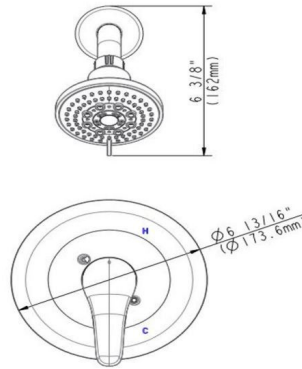

Middleton Shower Trim with Valve  
Oil Rubbed Bronze

**SPECIFICATIONS**

MATERIAL:	Zinc
HANDLE MATERIAL:	Zinc
SPOUT MATERIAL:	N/A
CARTRIDGE MATERIAL:	N/A
WATERWAY MATERIAL:	Brass
VALVE MATERIAL:	Brass
DRAIN MATERIAL:	N/A
FAUCET TYPE:	Shower Trim
SPOUT REACH:	N/A
FLOW RATE:	1.8 GPM
LOW FLOW:	Yes
HANDLES CONFIGURATION:	Single Handle
HANDLE REACH:	N/A
QUICK ATTACH INCLUDED:	Yes
DIMENSIONS:	6.75" H x 7.5" L x 3.9" D

WEIGHT:	4.06 lbs.
PVD FINISH:	No
ESCUTCHEON INCLUDED:	Yes
VALVE INCLUDED:	Yes
PRESSURE BALANCED VALVE:	Yes
TYPE OF SHOWER HEAD:	Wall Mount
SHOWER HEAD FUNCTIONS (QTY):	1
SHOWER HEAD NOZZLE TYPE:	Silicone
SHOWER HEAD SHAPE:	Round
SHOWER HEAD PUSH BUTTON:	No
TUB SPOUT TYPE:	N/A
TUB SPOUT DIVERTER INCLUDED:	No