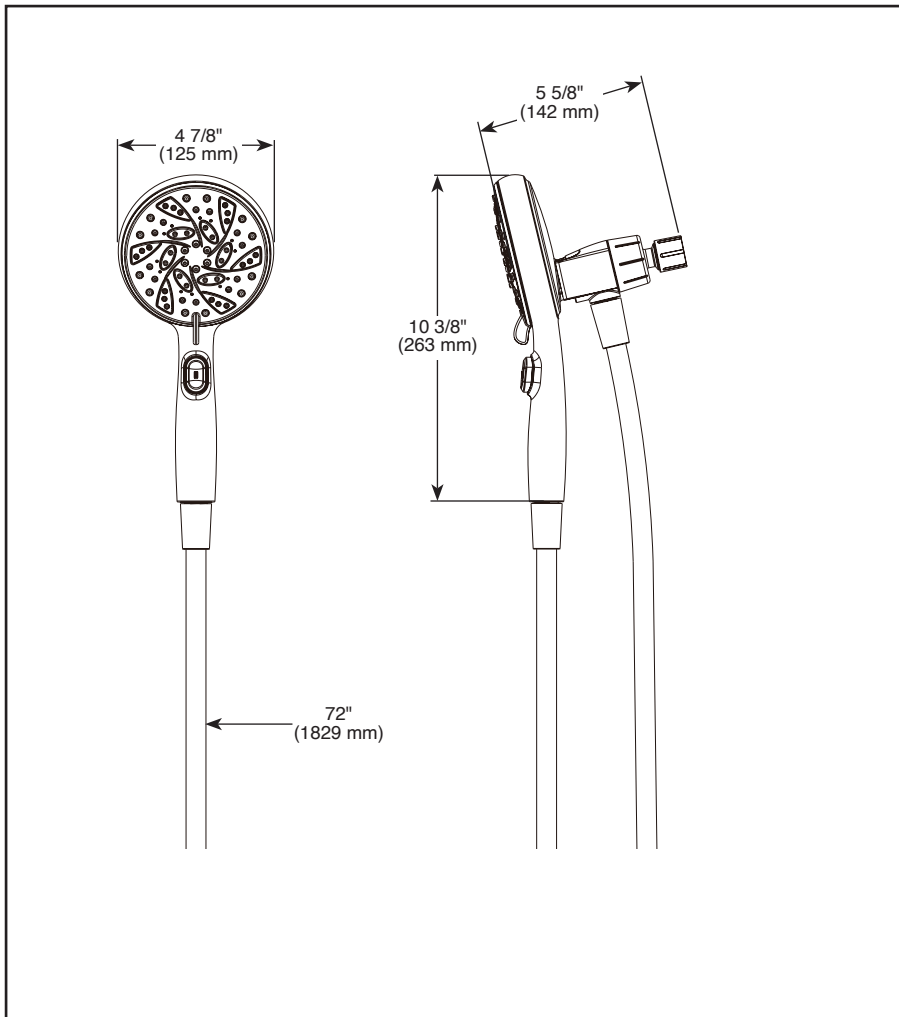

75606▲

Submitted Model No.: _____

Specific Features: _____

▲ Designate proper finish suffix

see what Delta can do™

SUREDOCK™ MAGNETIC HAND SHOWER

- Magnetic hand held shower with 6 spray settings

FEATURES:

- Touch-Clean® Nozzles
- MagnaTite® Docking

STANDARD SPECIFICATIONS:

- Maximum flow rate 2.5 gpm @ 80 psi, 9.5 L/min @ 550 kPa.
- Multiple hand shower spray settings - pause is a non-positive shut-off
- Push-button activates pause mode
- Easy-turn dial to change hand shower sprays.
- SureDock™ Magnetic allows for easy and secure docking for hands-free showering
- 72" (1829 mm) metal hose.
- 72" (1829 mm) UltraFlex® hose (BL finish only)