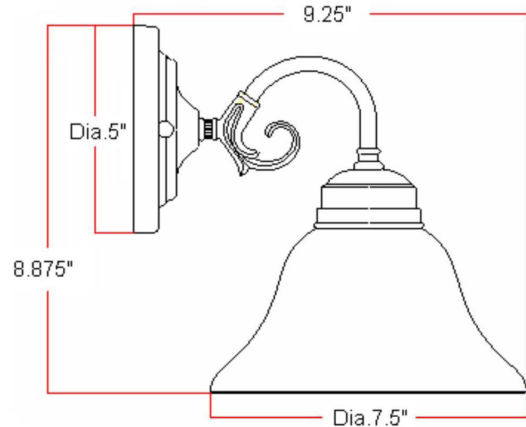

Millbridge I-Light Wall Sconce  
Oil Rubbed Bronze

**SPECIFICATIONS**

<b>MOUNTING:</b>	Wall Mount	<b>LED BRIGHTNESS (LUMENS):</b>	N/A
<b>SLOPED CEILING ADAPTABLE:</b>	No	<b>LED COLOR CORRELATED TEMPERATURE (CCT):</b>	N/A
<b>LAMP TYPE 1:</b>	Maximum 60W Medium Base Bulb	<b>LED COLOR RENDERING INDEX (CRI):</b>	N/A
<b>BULB INCLUDED:</b>	No	<b>LED EFFICACY:</b>	N/A
<b>WATTS PER BULB:</b>	60W	<b>LED AVERAGE RATED LIFE:</b>	N/A
<b>TOTAL WATTAGE:</b>	60W	<b>ENERGY EFFICIENT:</b>	No
<b>DIMMABLE:</b>	Yes	<b>LIGHTING AMPS:</b>	N/A
<b>MATERIAL CONSTRUCTION:</b>	Steel	<b>VOLTAGE:</b>	120V
<b>ASSEMBLED DIMENSIONS:</b>	8.88" H x 9.25" L x 7.5" D		
<b>WEIGHT:</b>	2.48 lbs.		
<b>BACKPLATE DIMENSIONS:</b>	5.25" H x 5.25" W		
<b>CANOPY/PLATE DIMENSIONS:</b>	N/A		
<b>GLASS/SHADE DIMENSIONS:</b>	4.2" H x 7.5" L x 7.5" D		
<b>GLASS/SHADE MATERIAL:</b>	Glass		
<b>GLASS/SHADE TYPE:</b>	Alabaster		
<b>GLASS/SHADE COLOR:</b>	White		