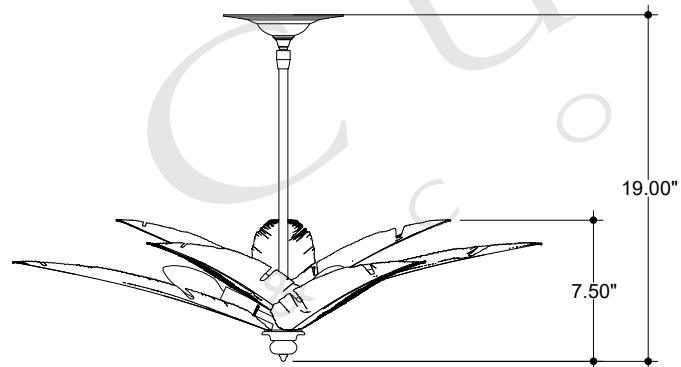

34.00" DIA. BODY

6.00" DIA. CANOPY

1.00" H X
4.25" W
CROSS BAR

TOP VIEW

CANOPY DETAIL

FRONT VIEW

SIDE VIEW

9000-0544