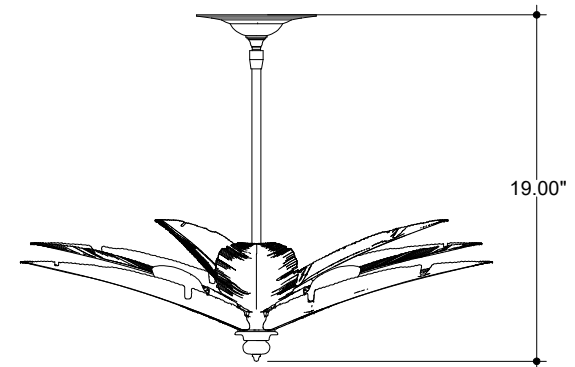

34.00" DIA. BODY

6.00" DIA. CANOPY

1.00" H X
4.25" W
CROSS BAR

TOP VIEW

CANOPY DETAIL

FRONT VIEW

SIDE VIEW

9000-0544