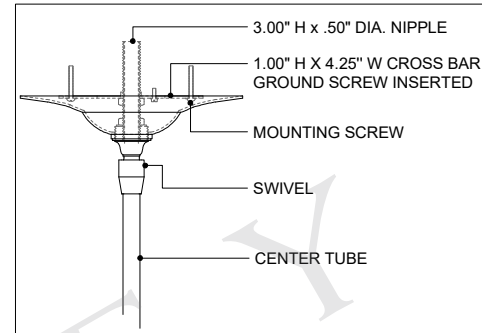

34.00" DIA. BODY

6.00" DIA. CANOPY

1.00" H X
4.25" W
CROSS BAR

TOP VIEW

CANOPY DETAIL

FRONT VIEW

SIDE VIEW

9000-0544