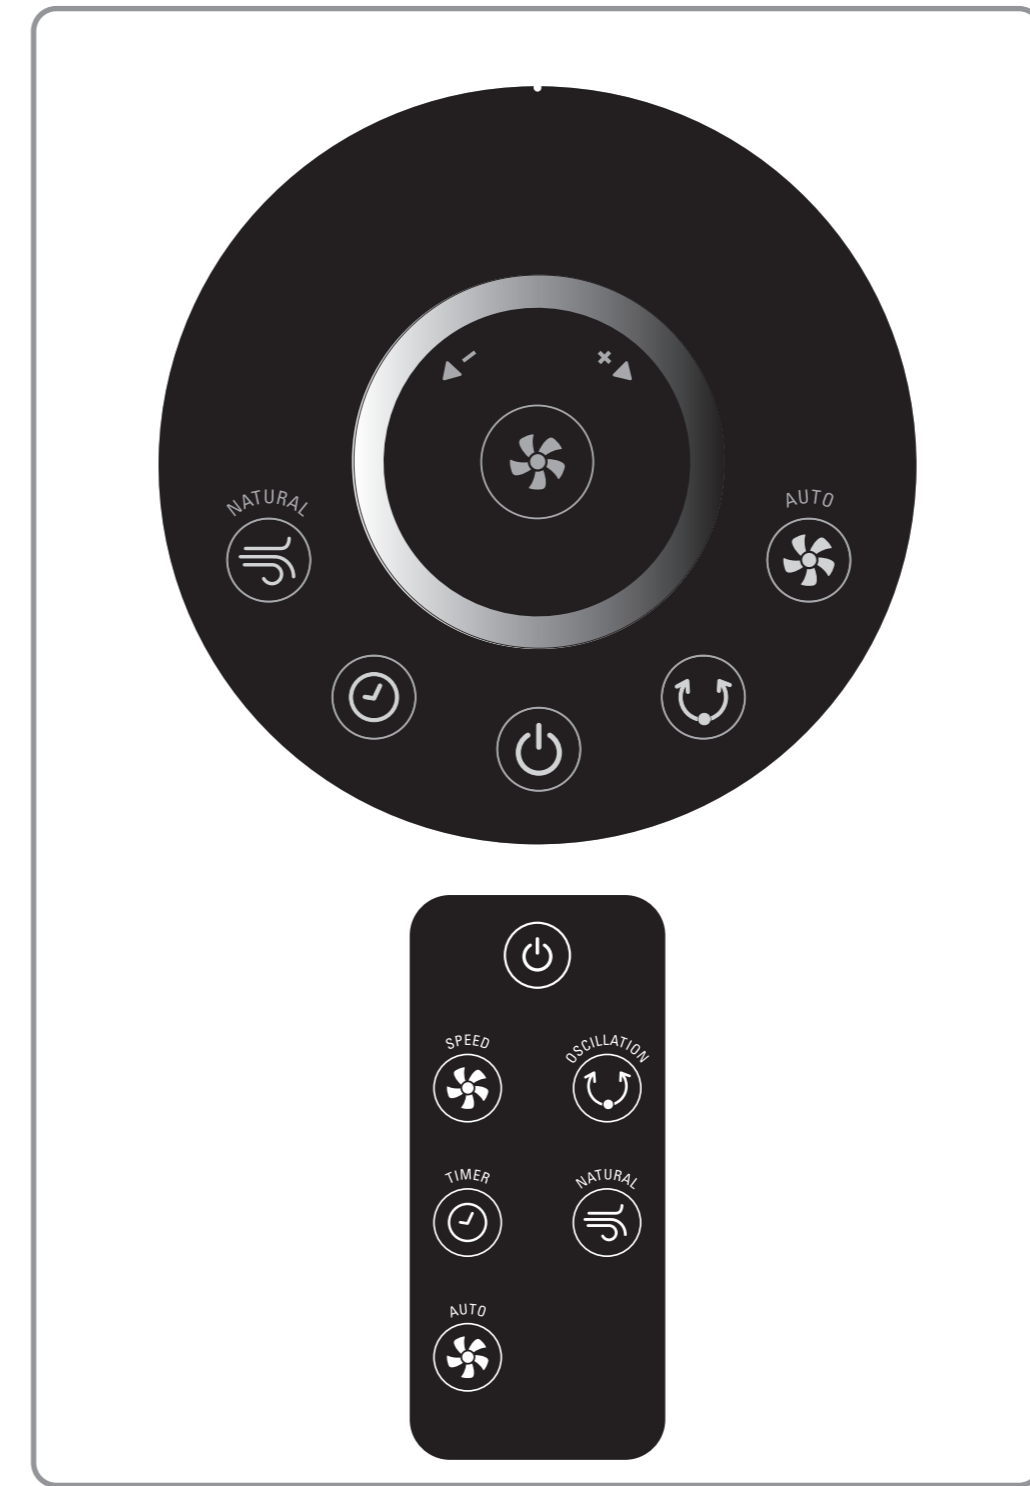

ON/OFF		
SPEEDS VITESSES VELOCIDADES		
AUTO MODE MODE AUTO MODO AUTO	 AUTO	

Remark : long press the button AUTO MODE for 3 seconds to change the temperature measurement unit : from degree Celsius to Fahrenheit (and vice versa).