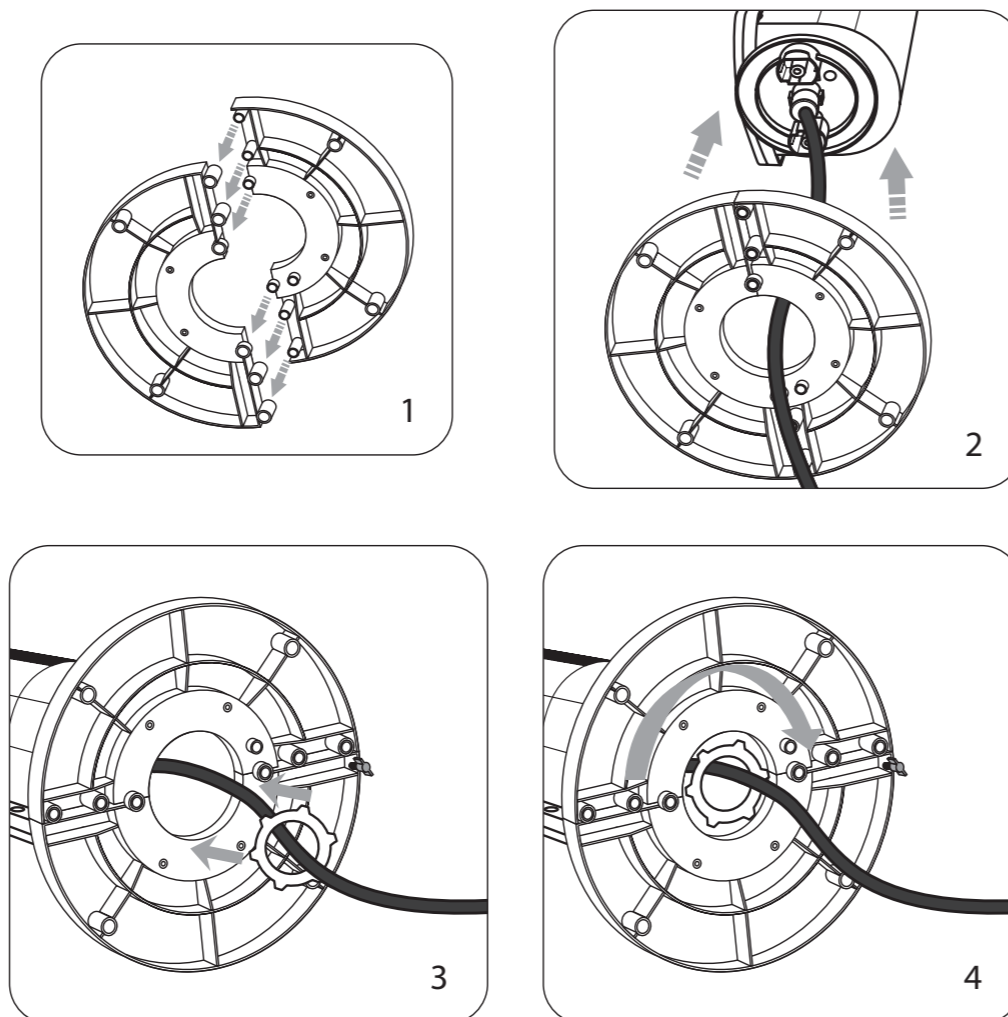

ON/OFF		
SPEEDS VITESSES VELOCIDADES		
AUTO MODE MODE AUTO MODO AUTO	 AUTO	

Remark : long press the button AUTO MODE for 3 seconds to change the temperature measurement unit : from degree Celsius to Fahrenheit (and vice versa).