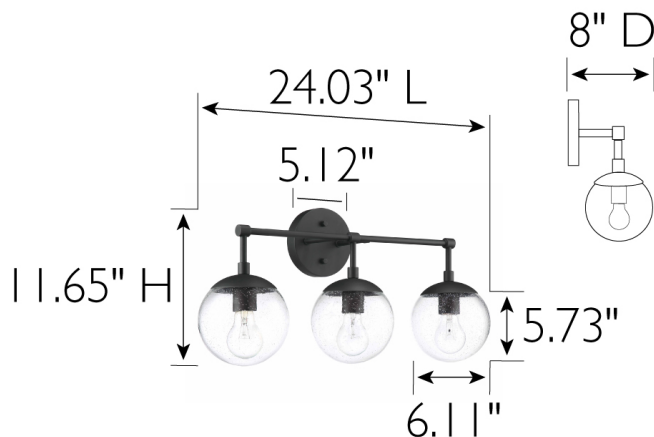

Gracelyn 3-Light Dimmable Vanity Light Matte Black

SPECIFICATIONS

MOUNTING:	Wall Mount	LED BRIGHTNESS (LUMENS):	N/A
SLOPED CEILING ADAPTABLE:	No	LED COLOR CORRELATED TEMPERATURE (CCT):	N/A
LAMP TYPE:	Incandescent	LED COLOR RENDERING INDEX (CRI):	N/A
BULB INCLUDED:	No	LED EFFICACY:	N/A
WATTS PER BULB:	60W	LED AVERAGE RATED LIFE:	N/A
TOTAL WATTAGE:	180W	ENERGY EFFICIENT:	No
DIMMABLE:	Yes	LIGHTING AMPS:	N/A
MATERIAL CONSTRUCTION:	Steel/Glass	VOLTAGE:	120V
ASSEMBLED DIMENSIONS:	11.65" H x 24.03" L x 8" D		
WEIGHT:	N/A		
BACKPLATE DIMENSIONS:	5.12" H x 5.12" W x 1.02" D		
CANOPY/PLATE DIMENSIONS:	N/A		
GLASS/SHADE DIMENSIONS:	5.73" H x 6.11" L x 6.11" D		
GLASS/SHADE MATERIAL:	Glass		
GLASS/SHADE TYPE:	Seedy		
GLASS/SHADE COLOR:	Clear		