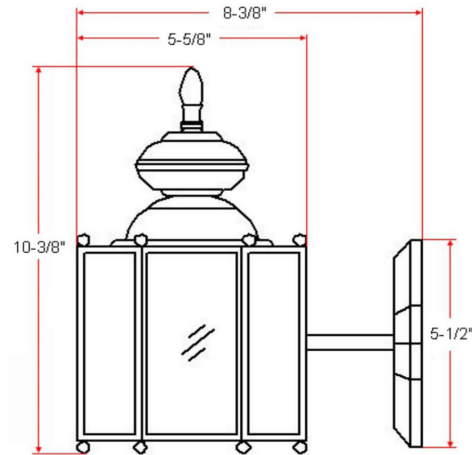

Augusta I-Light Outdoor Wall Light

Solid Brass

SPECIFICATIONS

MOUNTING:	Wall Mount	LED BRIGHTNESS (LUMENS):	N/A
SLOPED CEILING ADAPTABLE:	No	LED COLOR CORRELATED TEMPERATURE (CCT):	N/A
LAMP TYPE 1:	Maximum 60W Medium Base Bulb	LED COLOR RENDERING INDEX (CRI):	N/A
BULB INCLUDED:	No	LED EFFICACY:	N/A
WATTS PER BULB:	60W	LED AVERAGE RATED LIFE:	N/A
TOTAL WATTAGE:	60W	ENERGY EFFICIENT:	No
DIMMABLE:	Yes	LIGHTING AMPS:	N/A
MATERIAL CONSTRUCTION:	Solid Brass	VOLTAGE:	120V
ASSEMBLED DIMENSIONS:	5.65" L x 10.38" H x 9.38" D		
WEIGHT:	2.57 lbs.		
BACKPLATE DIMENSIONS:	5.51" H x 4.72" W		
CANOPY CEILING DIMENSIONS:	N/A		
GLASS/SHADE DIMENSIONS:	N/A		
GLASS/SHADE MATERIAL:	Glass		
GLASS/SHADE TYPE:	Clear		
GLASS/SHADE COLOR:	Clear		