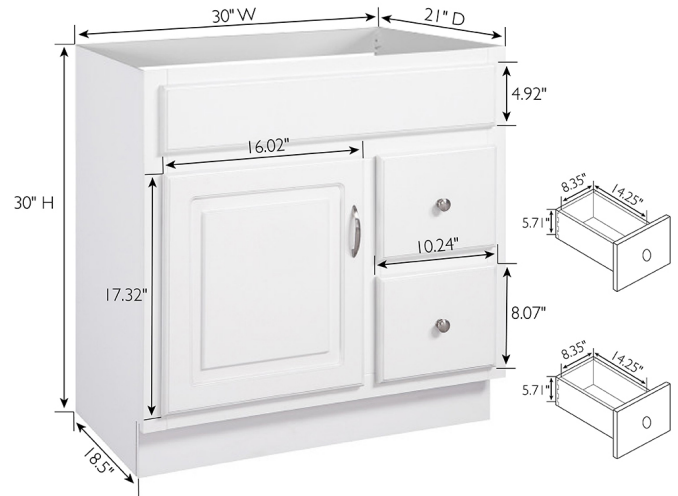

Concord Assembled 1-Door 2-Drawer Vanity 30x30x21
White

SPECIFICATIONS

MATERIAL CONSTRUCTION:	Wood
ASSEMBLY REQUIRED:	No
TOOLS NEEDED FOR ASSEMBLY:	N/A
ASSEMBLED DIMENSIONS:	30" H x 30" L x 21" D
ASSEMBLED WEIGHT:	45.08 lbs.
HINGE STYLE:	Concealed
DOOR STYLE:	1 Accent Door
DOOR MATERIAL:	MDF
DRAWER STYLE:	2 Drawers
DRAWER MATERIAL:	MDF
GLIDE STYLE:	STD Easy Glide
FAKE DWR STYLE:	N/A
DWR DIMENSIONS:	5.71" H x 14.25" L x 8.35" D
DWR CONSTRUCTION:	Standard

FRAME STYLE:	Face Frame
FACE FRAME MATERIAL:	Poplar
SIDES MATERIAL:	Plywood
BOTTOM MATERIAL:	Plywood
TOE KICK INSET WIDTH:	2.5"
BACK PANEL MATERIAL:	N/A
BACK BRACE MATERIAL:	Plywood

WARRANTY:	1-Year limited warranty
TITLE IV COMPLIANT:	Yes
PROP 65 HARMFUL MATERIAL:	Formaldehyde