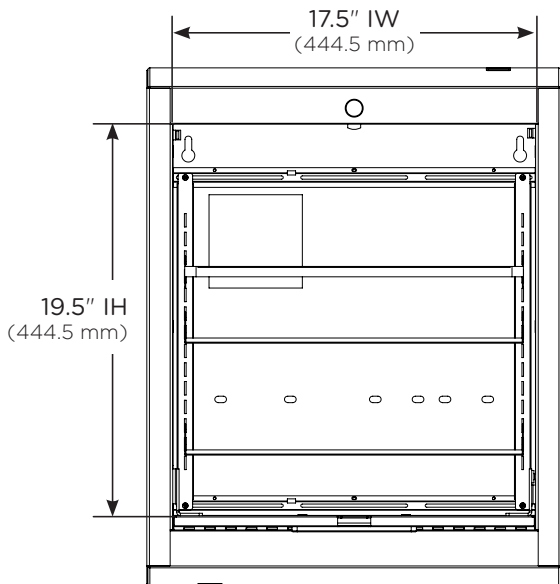

carepod[™]

by carstens[®]

Narrow 4" Depth

Dimensional Illustrations

Profile View Open

Profile View Closed

Front View Open

3.25" ID (82.55 mm)

Maximum Weight Capacity

30 lbs (13.6 kg)

Storage Capacity
1113.7 in³

MADE IN AMERICA
OF U.S. AND IMPORTED PARTS

For more information:
800.782.1524 / carepodsales@carstens.com

©Carstens, Inc. 10.2021
Literature made in the USA.
Content subject to change.

Narrow 4" Depth

Dimensional Illustrations