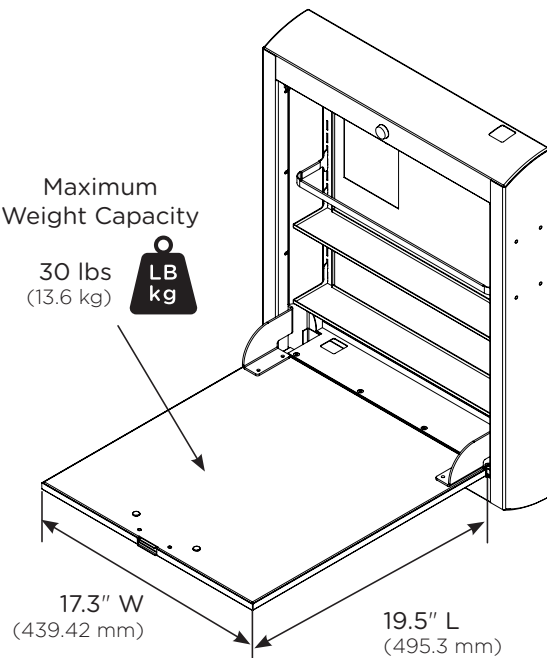

carepod[™]

by carstens[®]

Narrow 4" Depth

Dimensional Illustrations

Profile View Open

Profile View Closed

Front View Open

3.25" ID (82.55 mm)

Maximum Weight Capacity

30 lbs (13.6 kg)

Storage Capacity
1113.7 in³

MADE IN AMERICA
OF U.S. AND IMPORTED PARTS

For more information:
800.782.1524 / carepodsales@carstens.com

©Carstens, Inc. 10.2021
Literature made in the USA.
Content subject to change.

Narrow 4" Depth

Dimensional Illustrations