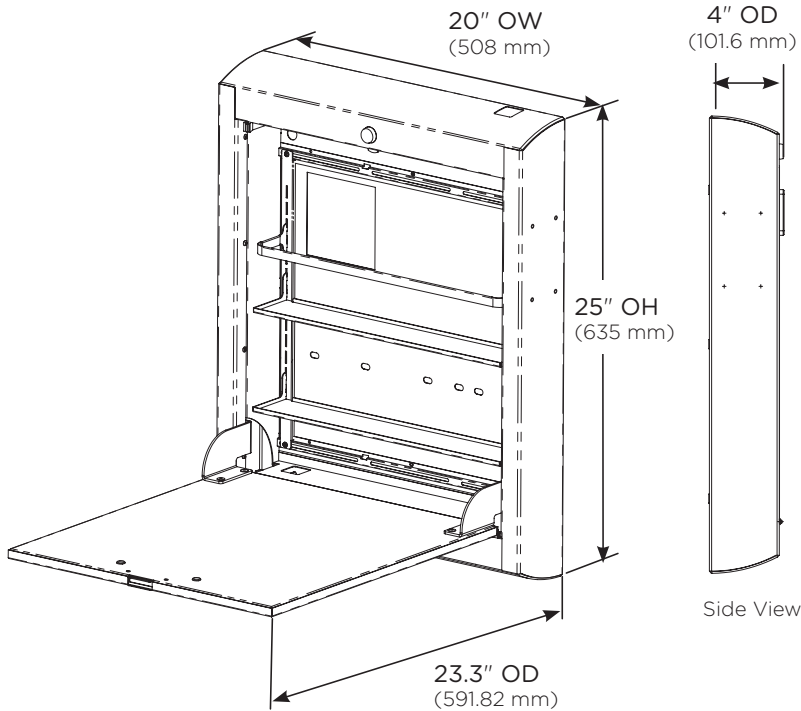

carepod[™]

by carstens[®]

Narrow 4" Depth

Dimensional Illustrations

Profile View Open

Profile View Closed

Front View Open

3.25" ID (82.55 mm)

Maximum Weight Capacity

30 lbs (13.6 kg)

Storage Capacity
1113.7 in³

MADE IN AMERICA
OF U.S. AND IMPORTED PARTS

For more information:
800.782.1524 / carepodsales@carstens.com

©Carstens, Inc. 10.2021
Literature made in the USA.
Content subject to change.

Narrow 4" Depth

Dimensional Illustrations