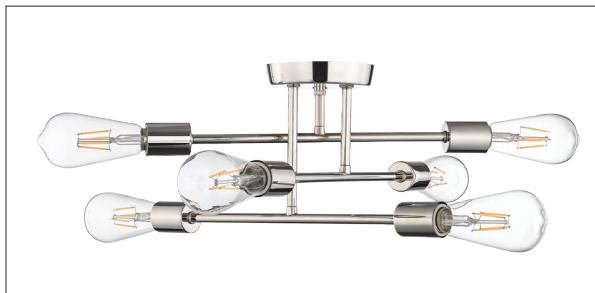

FINISH

MB - Matte Black
 MG - Modern Gold
 PN - Polished Nickel

DIMENSIONS

Width 16.5"
 Height 7.625"
 Canopy Width 4.72"
 Canopy Height 0.9"
 Canopy Depth 4.72"
 Weight 3.2 lbs.

MATERIAL

Steel

Glass

Glass No

LAMPING

Bulbs 6-Medium
 Bulbs Base Medium (E26)
 Watts per Bulb 60W
 Voltage 120V
 Total Wattage 360W
 Bulbs Included No

CERTIFICATION

ETL Listed Dry

ITEM NUMBER

SKU's 4256 MB
 4256 MG
 4256 PN

4256 PN

4256 MG