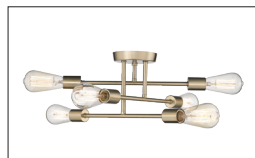

FINISH

MB - Matte Black
 MG - Modern Gold
 PN - Polished Nickel

DIMENSIONS

Width 16.5"
 Height 7.625"
 Canopy Width 4.72"
 Canopy Height 0.9"
 Canopy Depth 4.72"
 Weight 3.2 lbs.

MATERIAL

Steel

Glass

Glass No

LAMPING

Bulbs 6-Medium
 Bulbs Base Medium (E26)
 Watts per Bulb 60W
 Voltage 120V
 Total Wattage 360W
 Bulbs Included No

CERTIFICATION

ETL Listed Dry

ITEM NUMBER

SKU's 4256 MB
 4256 MG
 4256 PN

4256 PN

4256 MG