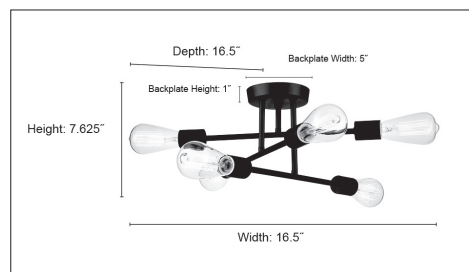

Millennium Lighting
105 Declaration Drive
McDonough, GA 30253
www.millenniumlighting.com