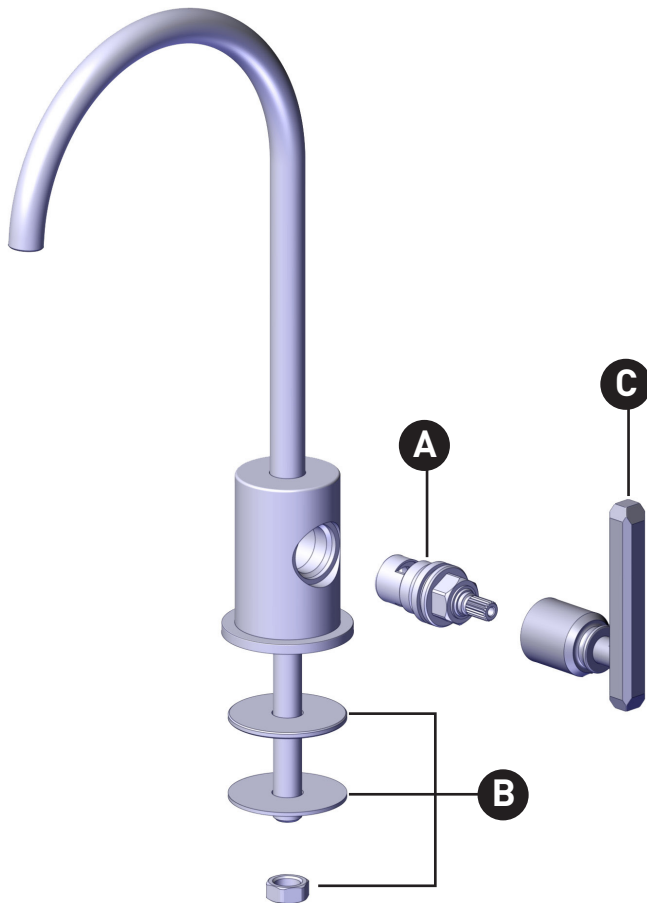

ORDER BY PART NUMBER

ILLUSTRATED PARTS

AP70D1
APOTHECARY™
 Filter Kitchen Faucet

ID	Kit Number	Finish
A	218522	N/A
B	218523	N/A
*C	AP81DFFLM	See below

*Finish Determined by Suffix	
Finish	Description
AG	Antique Gold
MB	Matte Black
PN	Polished Nickel
STN	Satin Nickel
APC	Polished Chrome
ULB	Unlacquered Brass