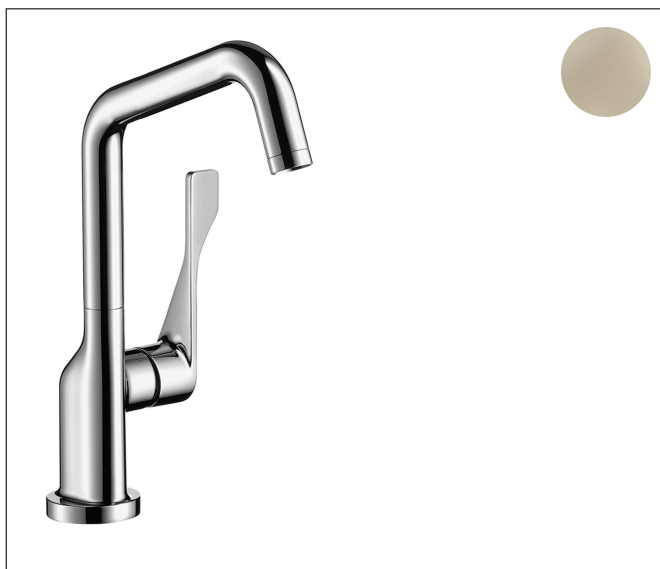

Brand	AXOR
Art. Name	<b>AXOR Citterio</b> Bar Faucet, 1.5 GPM
Art. Nr.	39851831
Surface	polished nickel
Pos.	1

## Product Picture

## Features

- Projection: 145 mm
- Swivel range 150°
- Aerated spray
- Deck mounted
- Flow: 1.5 GPM (5.7 L/Min)
- Ceramic cartridge
- 3/8" connections