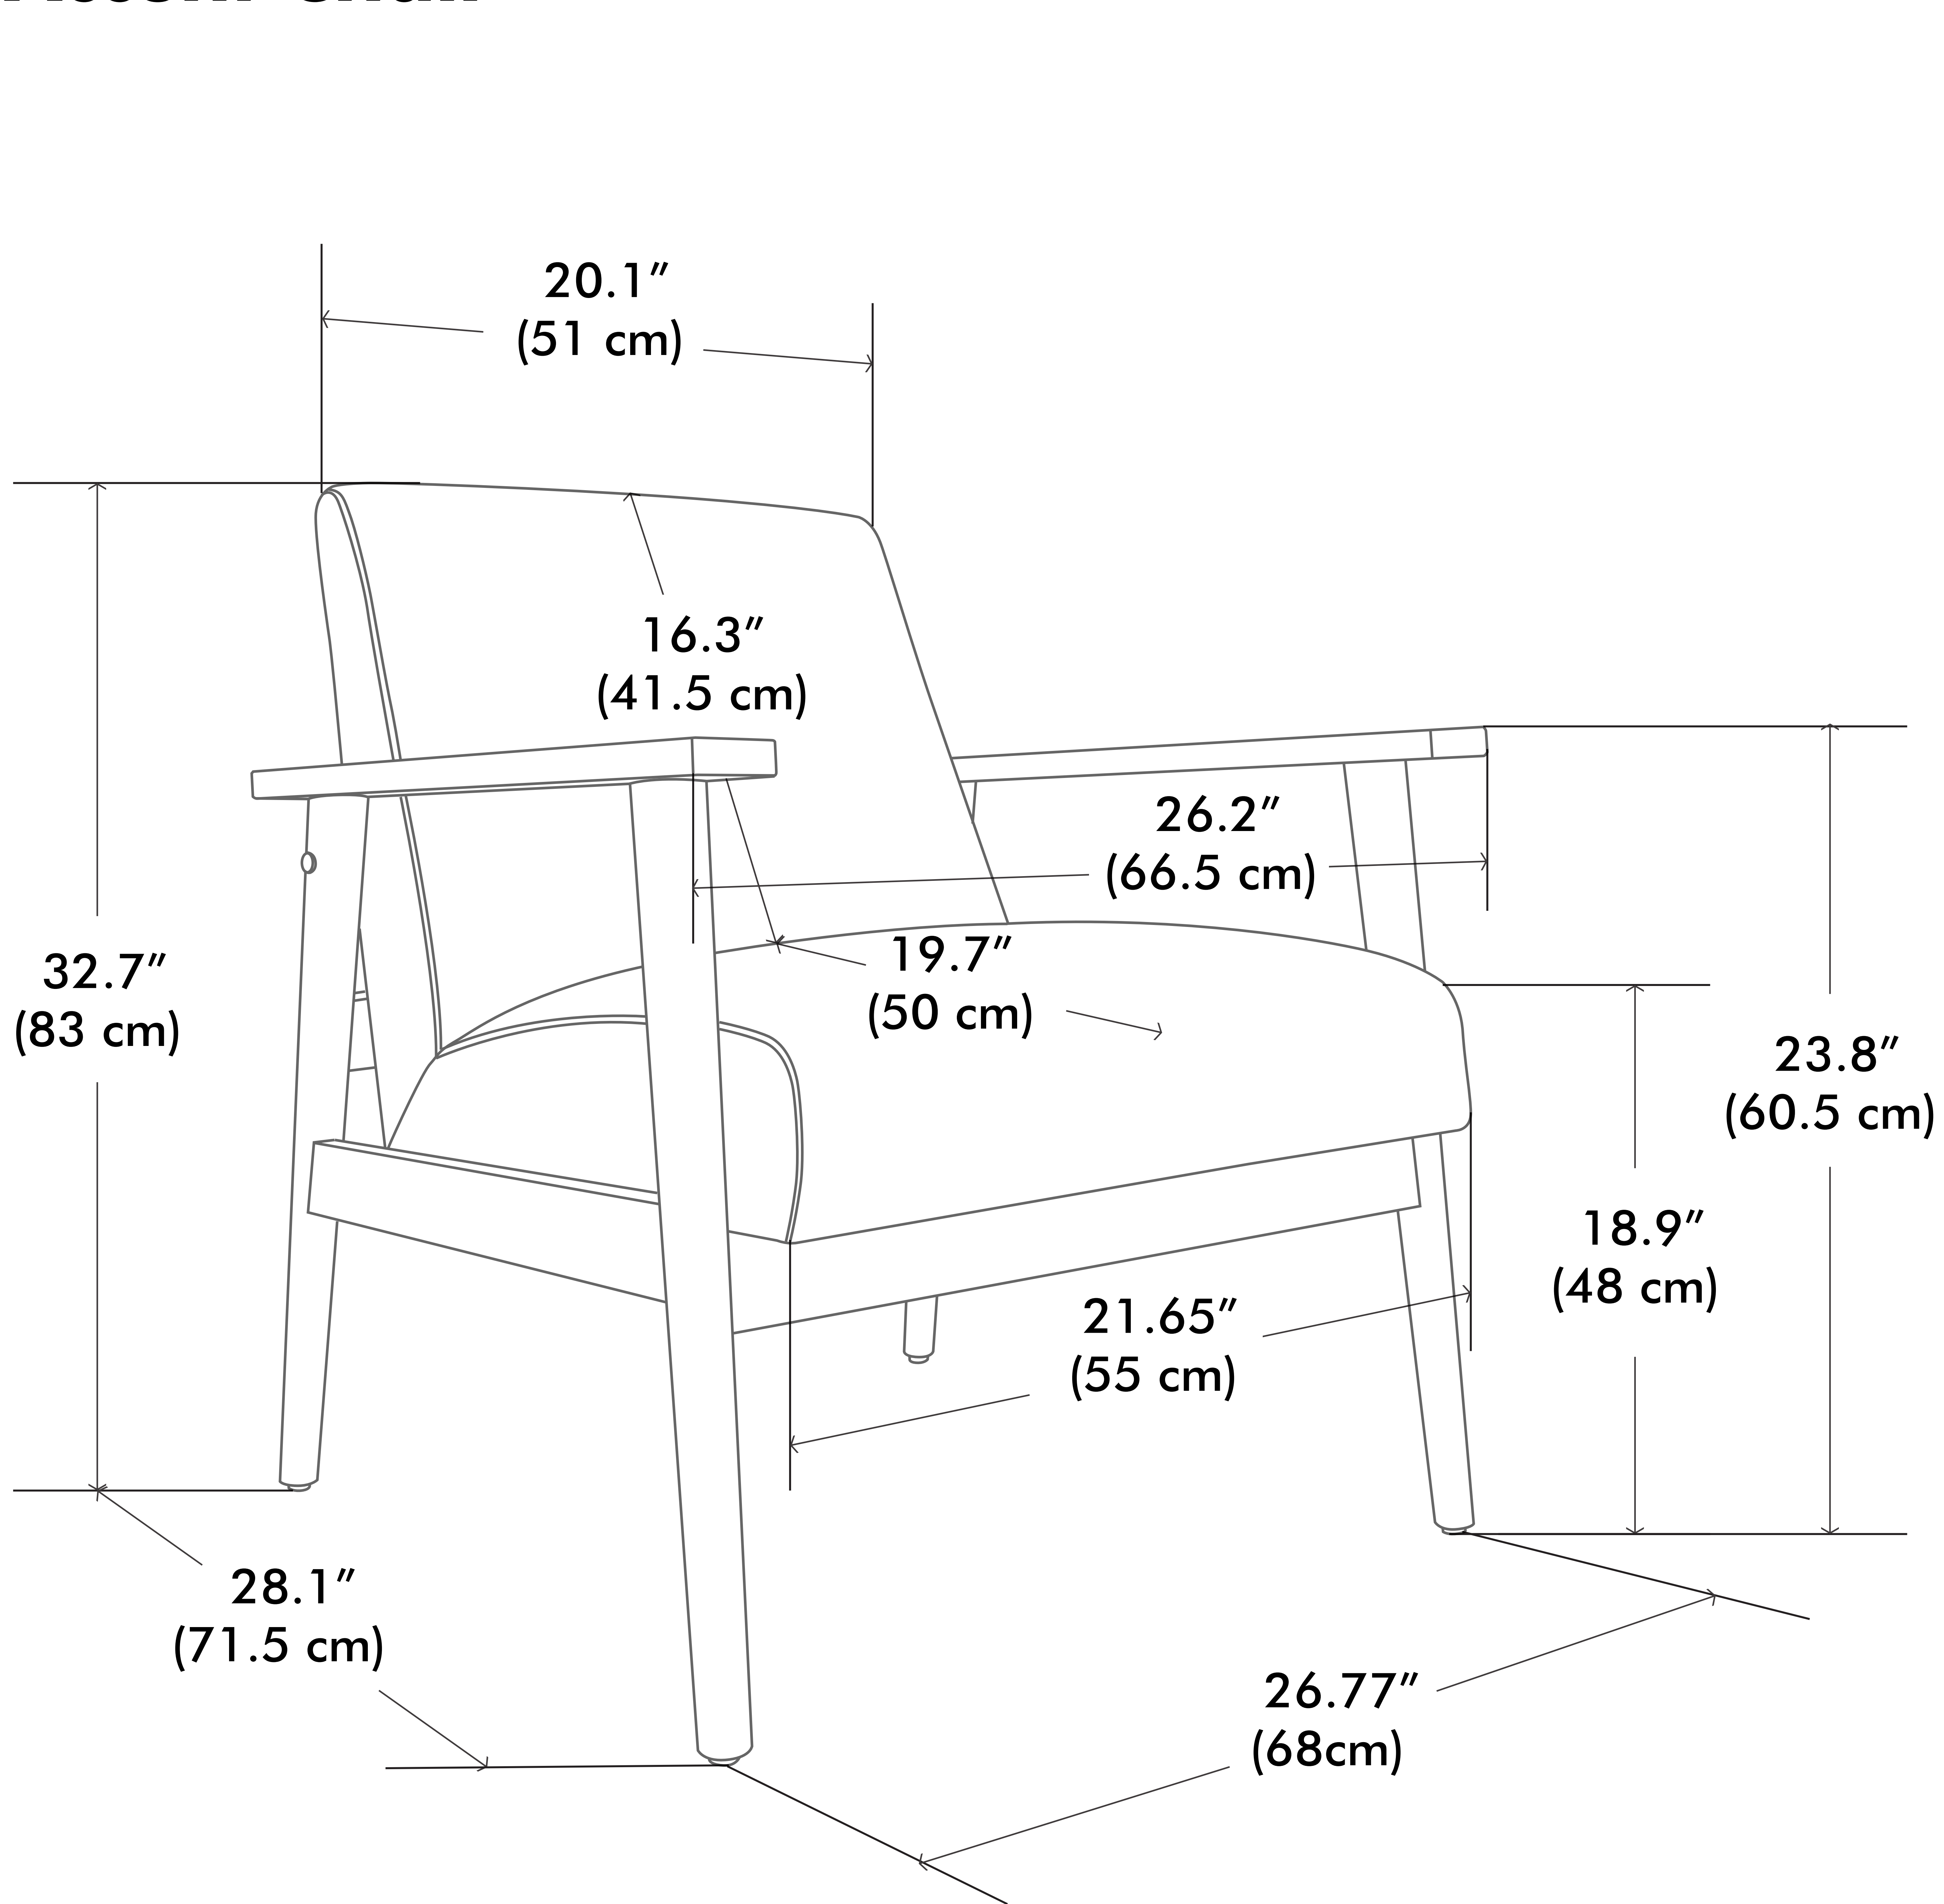

Paloma Accent Chair

Net weight: 31.75 lbs / 14.4 Kgs