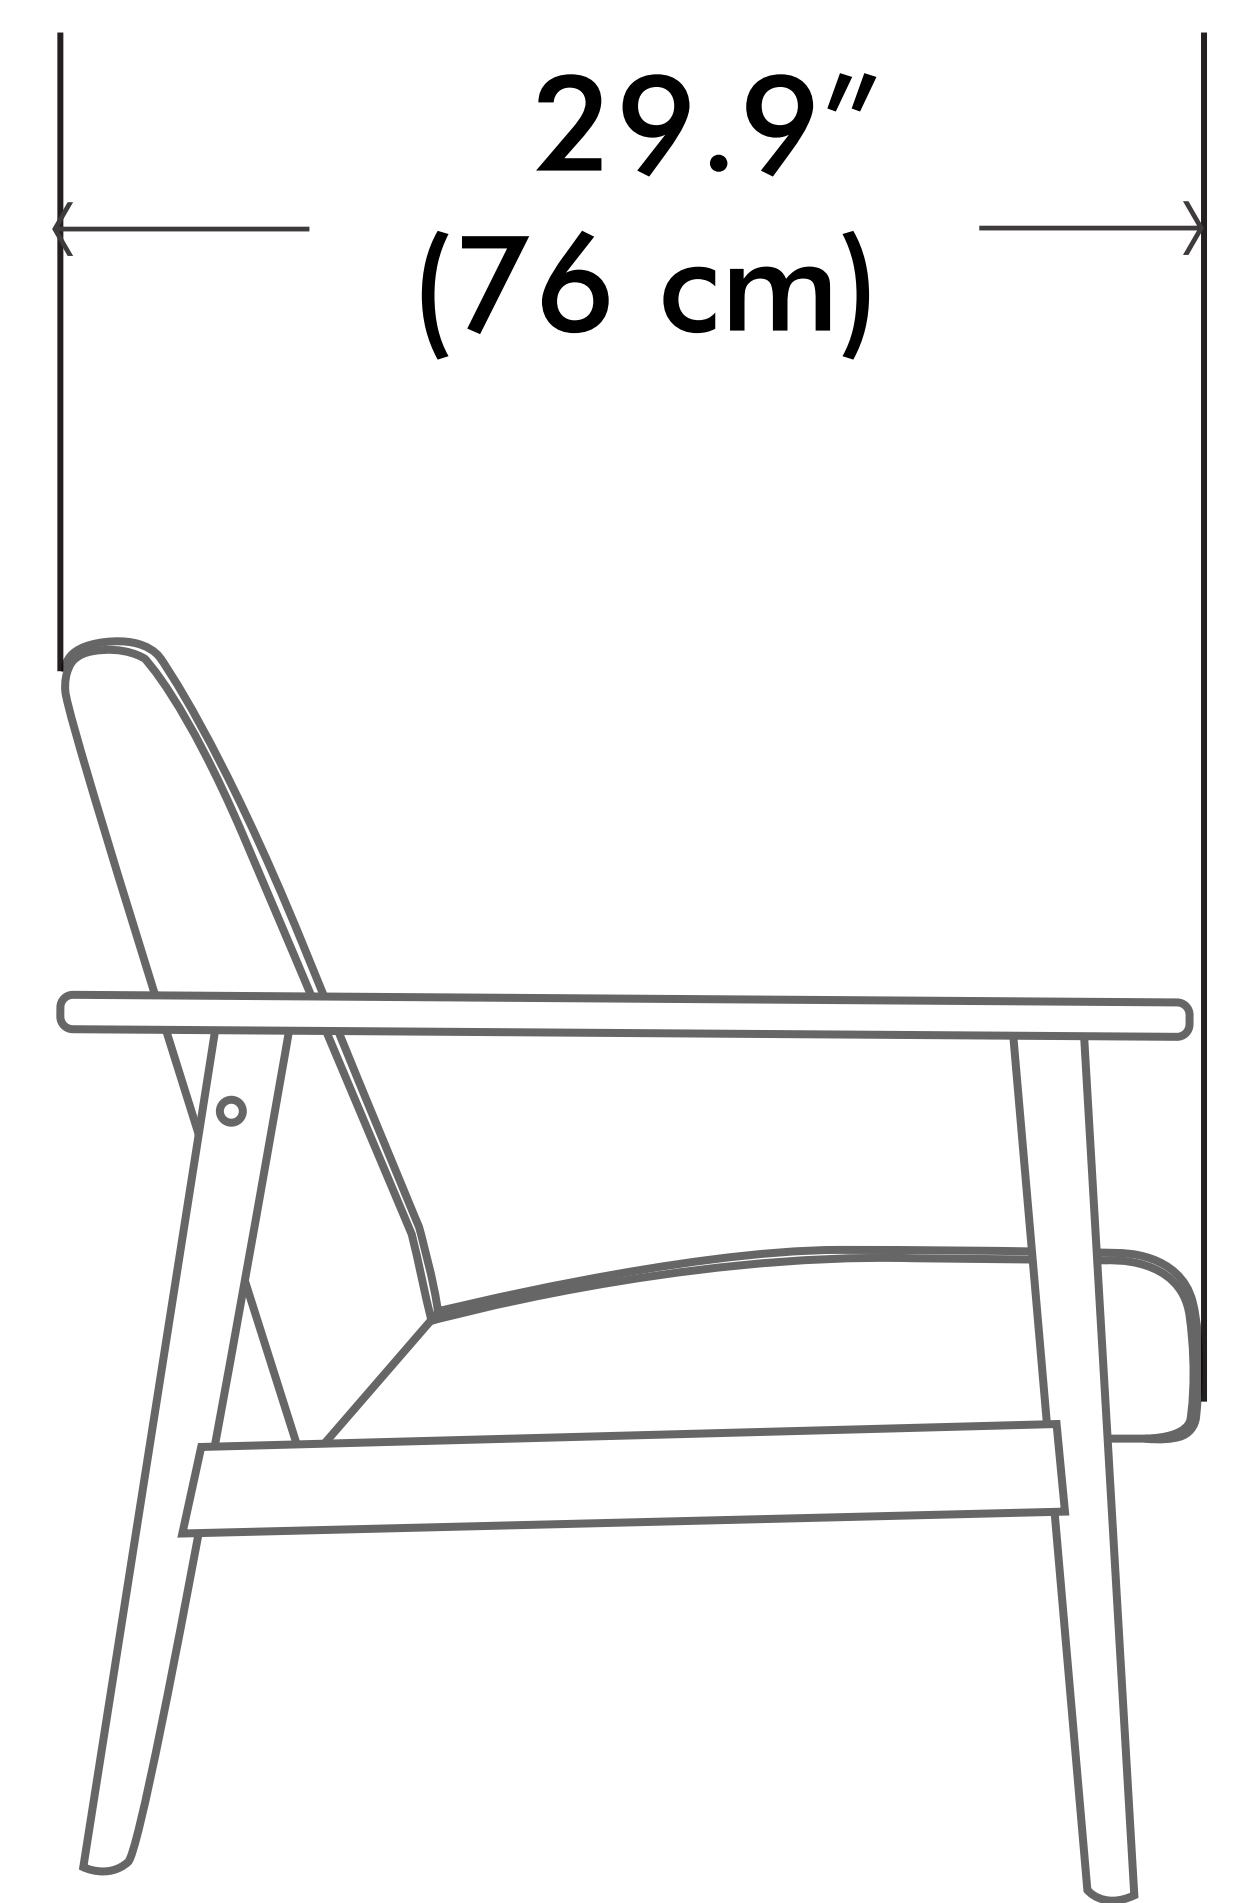

Paloma Accent Chair

Net weight: 31.75 lbs / 14.4 Kgs