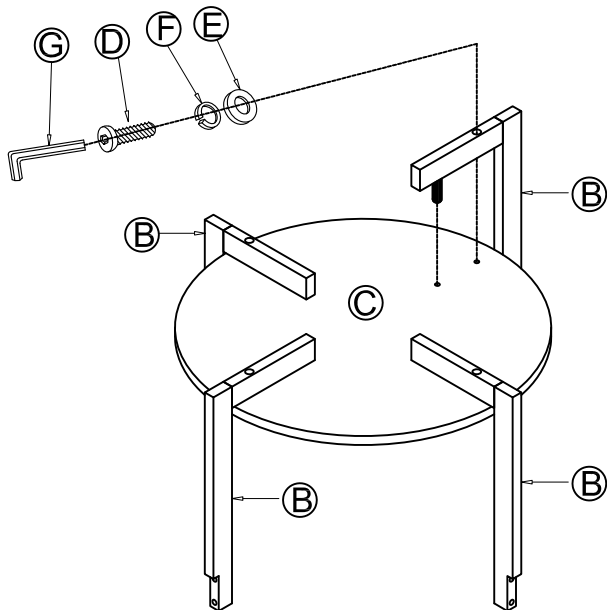

## Assembly Instructions, #10108 Round Condo/Apartment Coffee Table

A: Top Assembly	
B: (4) Leg Frames	
C: Shelf	
D: (12) Bolts	
E: (12) Flat Washers	
F: (12) Lock Washers	
G: Allen Wrench	

### Step 1

Place the shelf upside down. Fasten the legs and shelf with bolts. Do not tighten yet.

### Step 2

Place the top upside down on a soft surface. Fasten the legs and top with bolts. Now tighten all bolts.