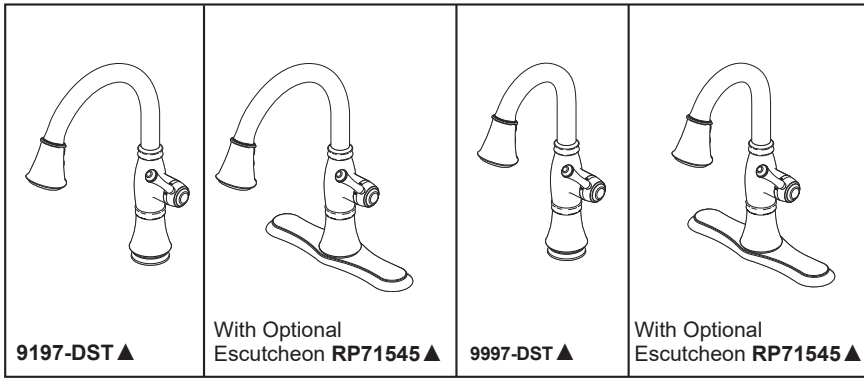

WARRANTY

- Parts and Finish - Lifetime limited warranty; or for commercial purchasers, 10 years for multi-family residential (apartments and condominiums) and 5 years for all other commercial uses, in each case from the date of purchase.
- Electronic Parts and Batteries (if applicable) - 5 years from the date of purchase; or for commercial purchasers, 1 year from the date of purchase. No warranty is provided on batteries.

COMPLIES WITH:

- ASME A112.18.1 / CSA B125.1
- ASME A112.18.6
- ♿ Indicates compliance to ICC/ANSI A117.1
- Verified compliant with .25% weighted average Pb content regulations.

Delta Faucet Company

55 E 111th Street, Indianapolis, Indiana 46280
350 South Edgeware Road, St. Thomas, ON N5P 4L1
© 2023 Delta Faucet Company

Submitted Model No.: _____

Specific Features: _____