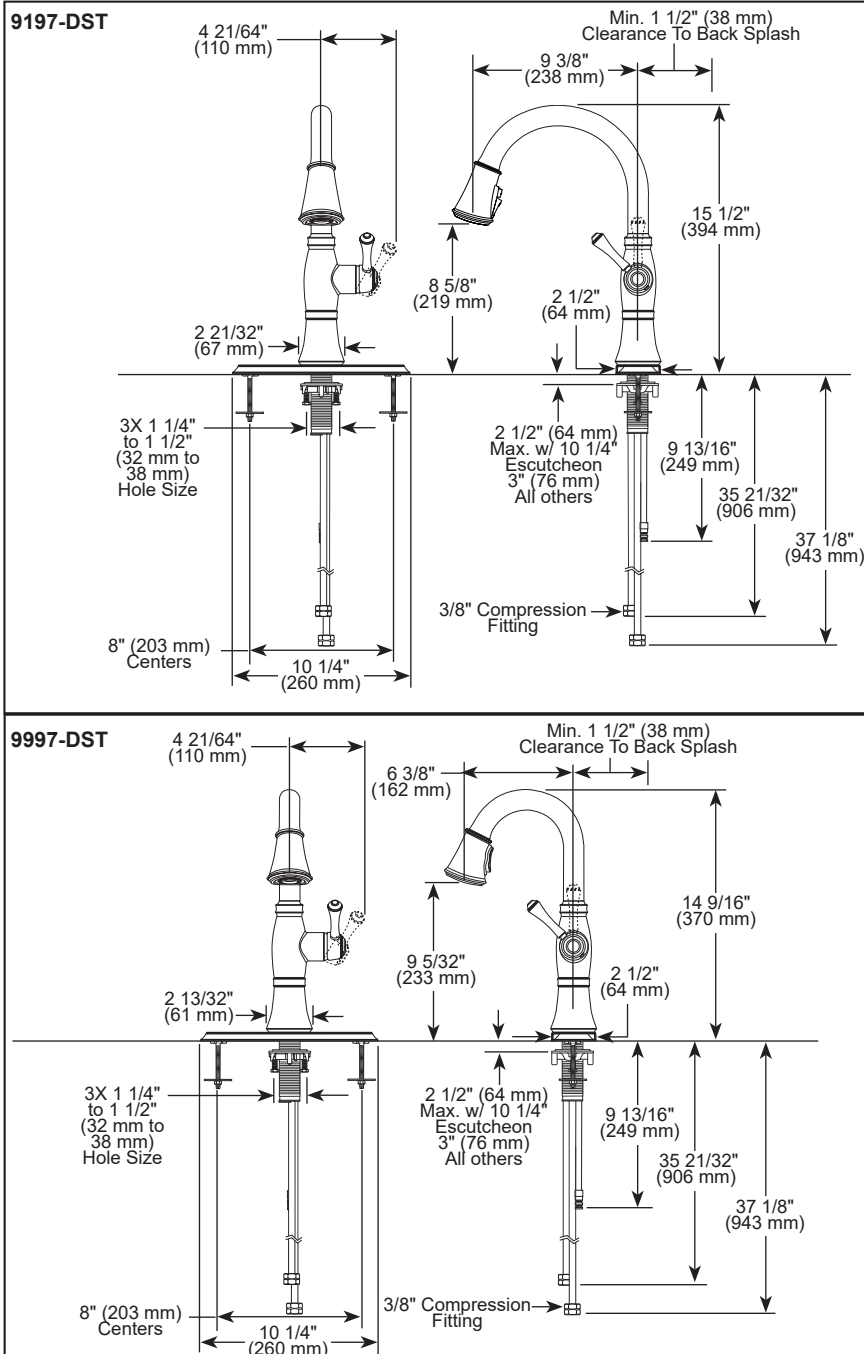

▲ Designate proper finish suffix

Delta reserves the right (1) to make changes in specifications and materials, and (2) to change or discontinue models, both without notice or obligation. Dimensions are for reference only. See current full-line price book or www.deltafaucet.com for finish options and product availability.