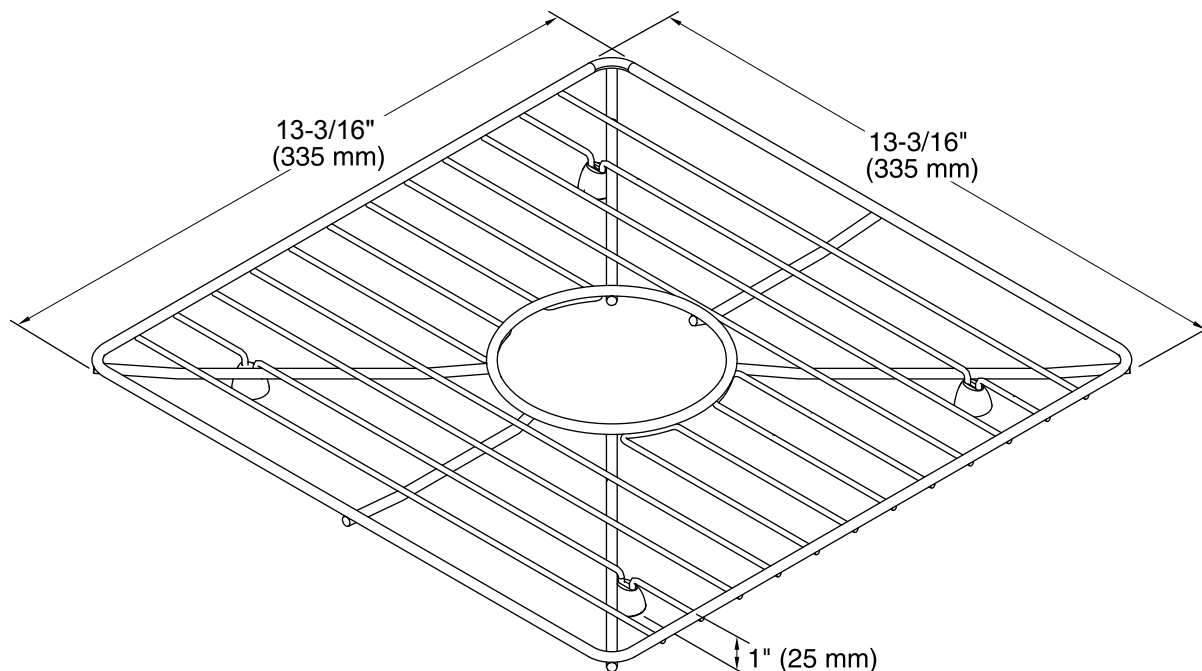

## Features

- Fits in either bowl of the K-3159 Poise kitchen sink and the K-3161 Poise bar sink.
- Durable stainless-steel construction.
- Helps protect sink surface from daily wear.
- Dishwasher safe.
- Rubber feet provide added protection.

## Technical Information

All product dimensions are nominal.