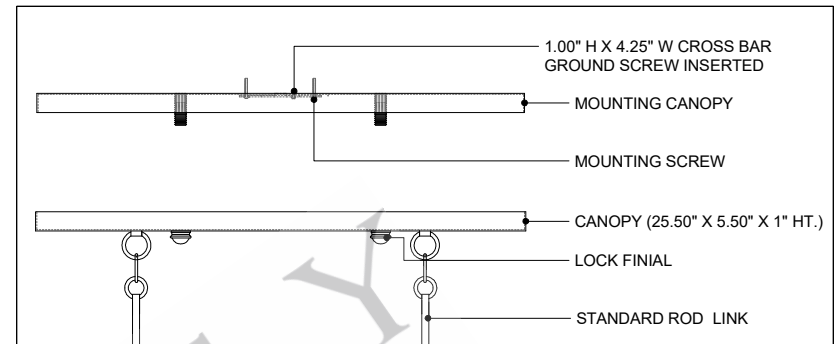

TOP VIEW

CANOPY DETAIL

FRONT VIEW

SIDE VIEW

9000-0853

ALL WORK © 2021 CURREY & COMPANY