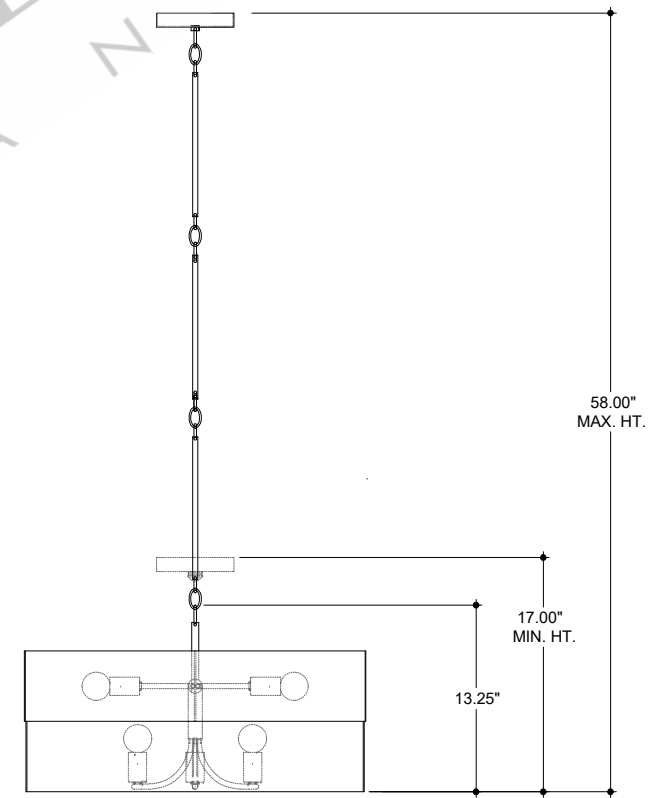

TOP VIEW

CANOPY DETAIL

FRONT VIEW

SIDE VIEW

9000-0853

ALL WORK © 2021 CURREY & COMPANY