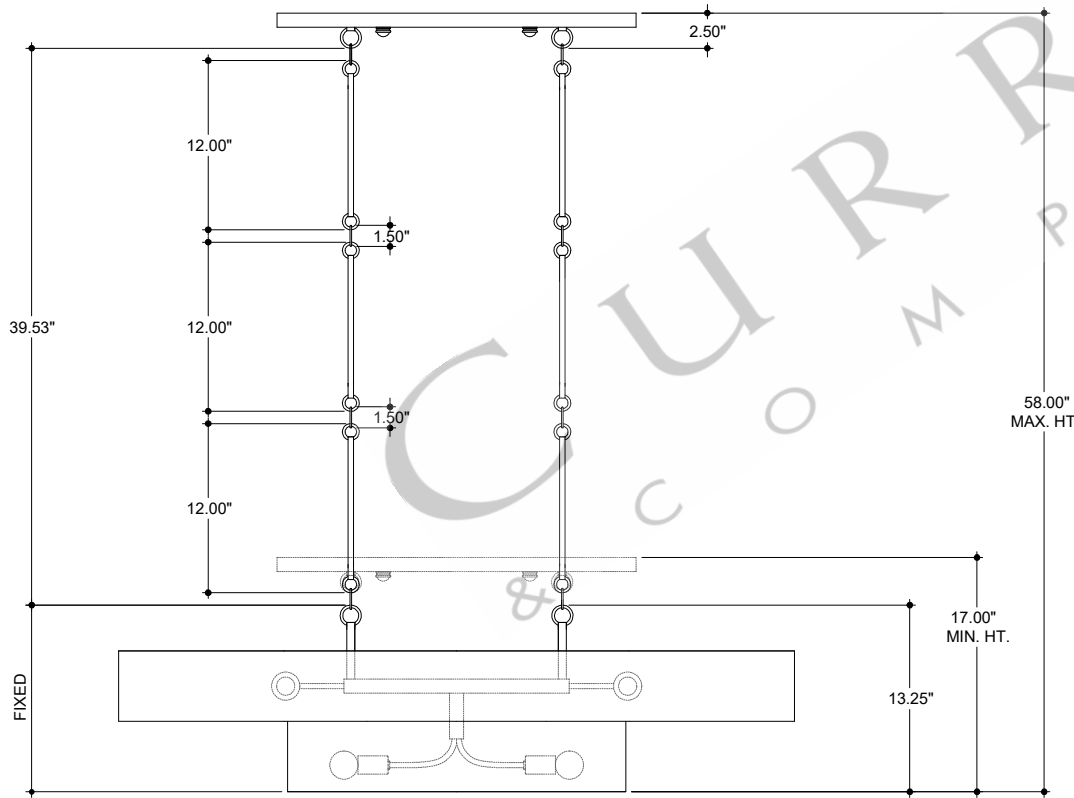

TOP VIEW

CANOPY DETAIL

FRONT VIEW

SIDE VIEW

9000-0853

ALL WORK © 2021 CURREY & COMPANY