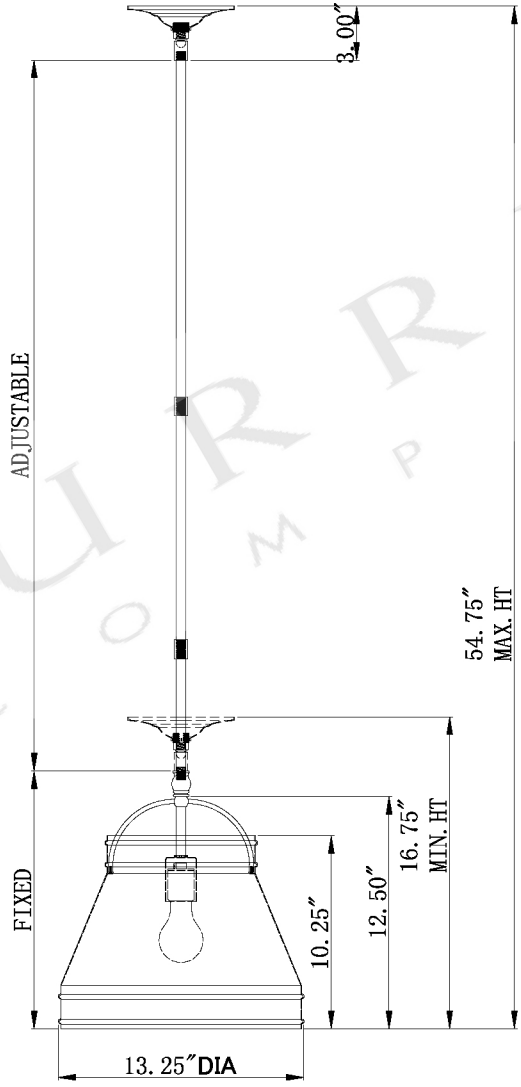

10.25H*13.25\"/>

TOP VIEW

FRONT VIEW

9000-0485B 9000-0488B

ALL WORK © 2018 CURREY & COMPANY