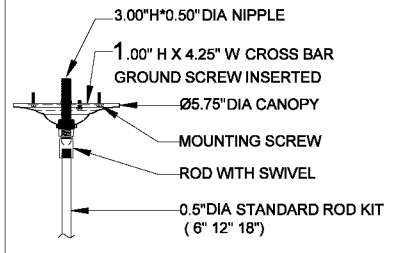

10.25H*13.25\"/>

TOP VIEW

FRONT VIEW

9000-0485B 9000-0488B

ALL WORK © 2018 CURREY & COMPANY