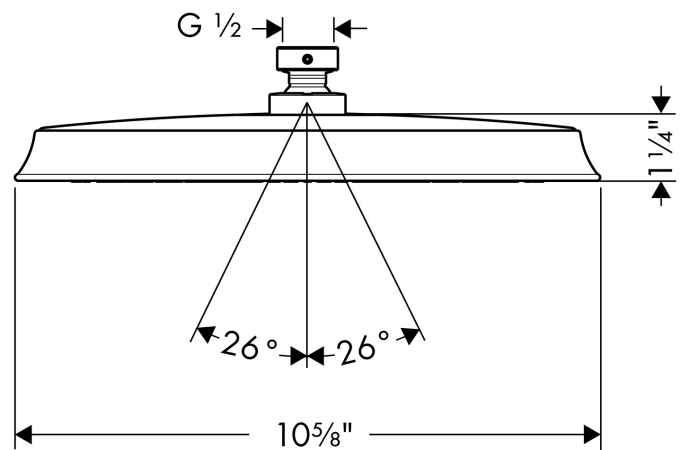

Brand hansgrohe
 Art. Name **Raindance Classic** Showerhead 240 1-Jet PowderRain, 1.75 GPM
 Art. Nr. 26920001
 Surface chrome
 Pos. 1

Product Picture

Drawing

Technology

Features

- Spray modes: PowderRain
- 180 no-clog spray channels
- Flow: 1.75 GPM (6.6 L/Min)
- Fully-finished matching spray face
- Spray face removable for cleaning