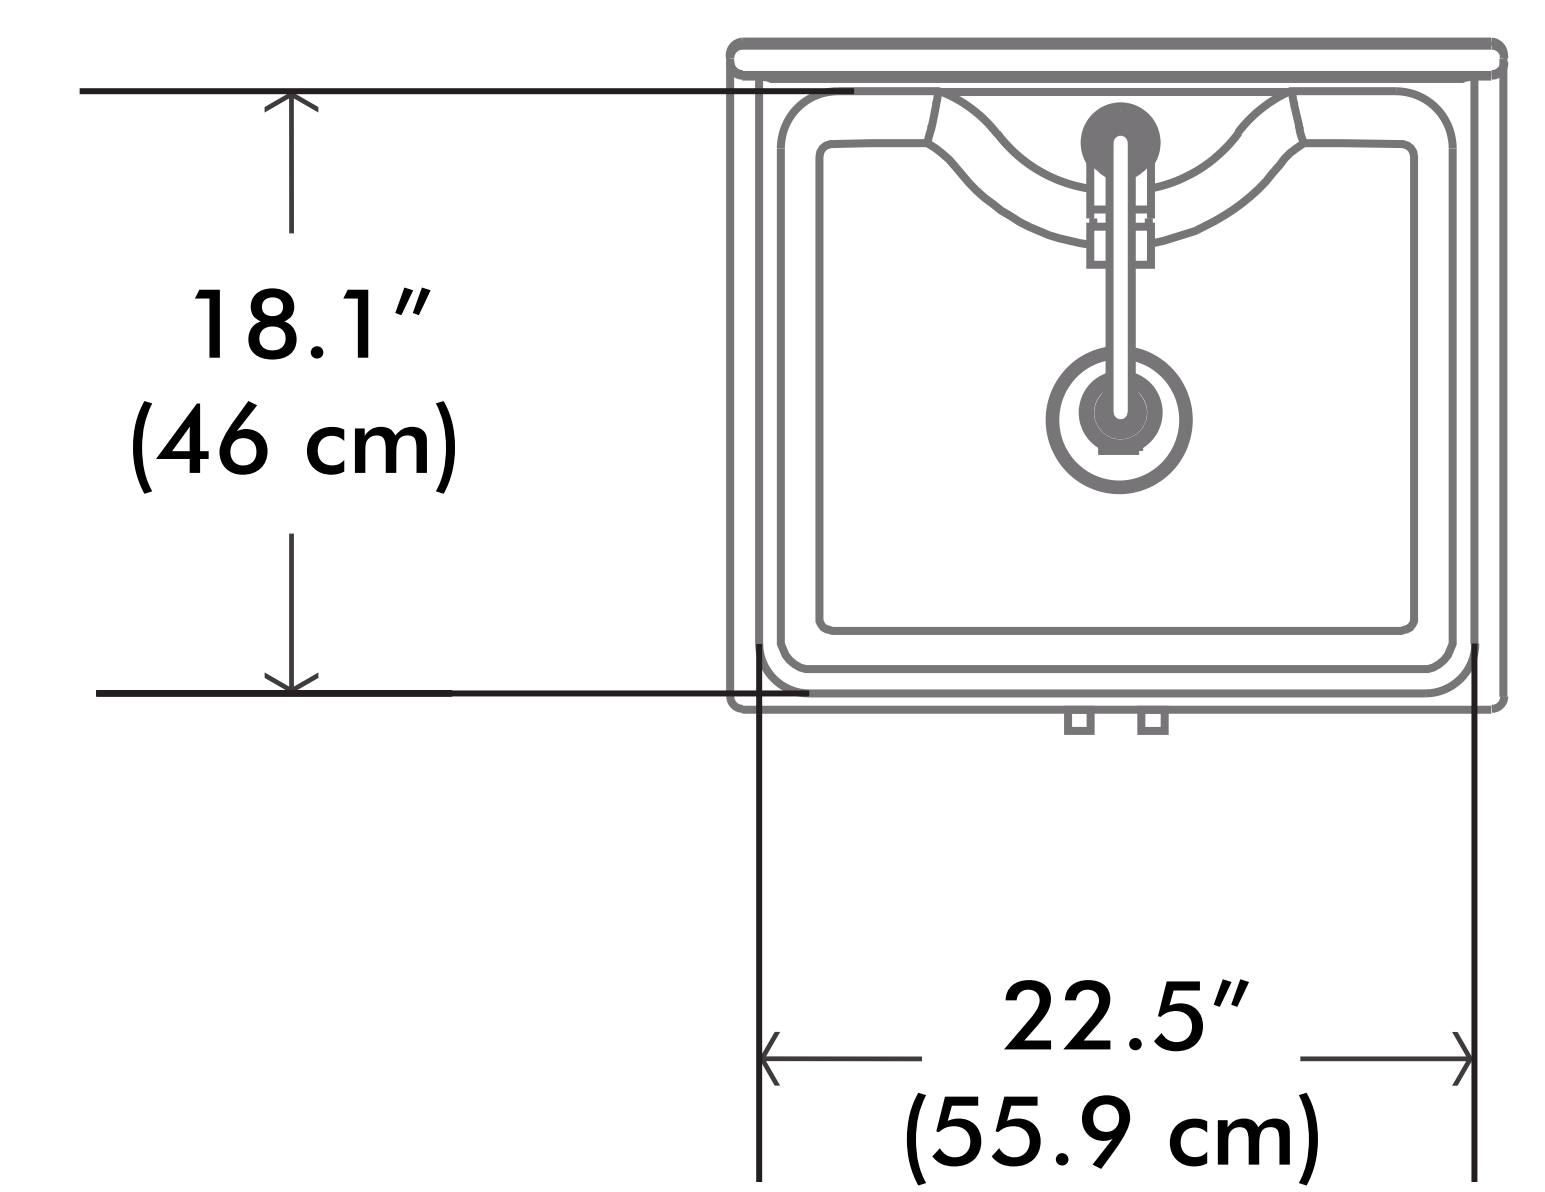

Hennessy Deluxe 24 inch Laundry Cabinet with Faucet and ABS Sink

Inner dimensions :
W - 22.2" / 56.4 cm
D - 18.8" / 47.8 cm
H - 19.7" / 50 cm

Net weight: 59.5 lbs / 27 Kgs