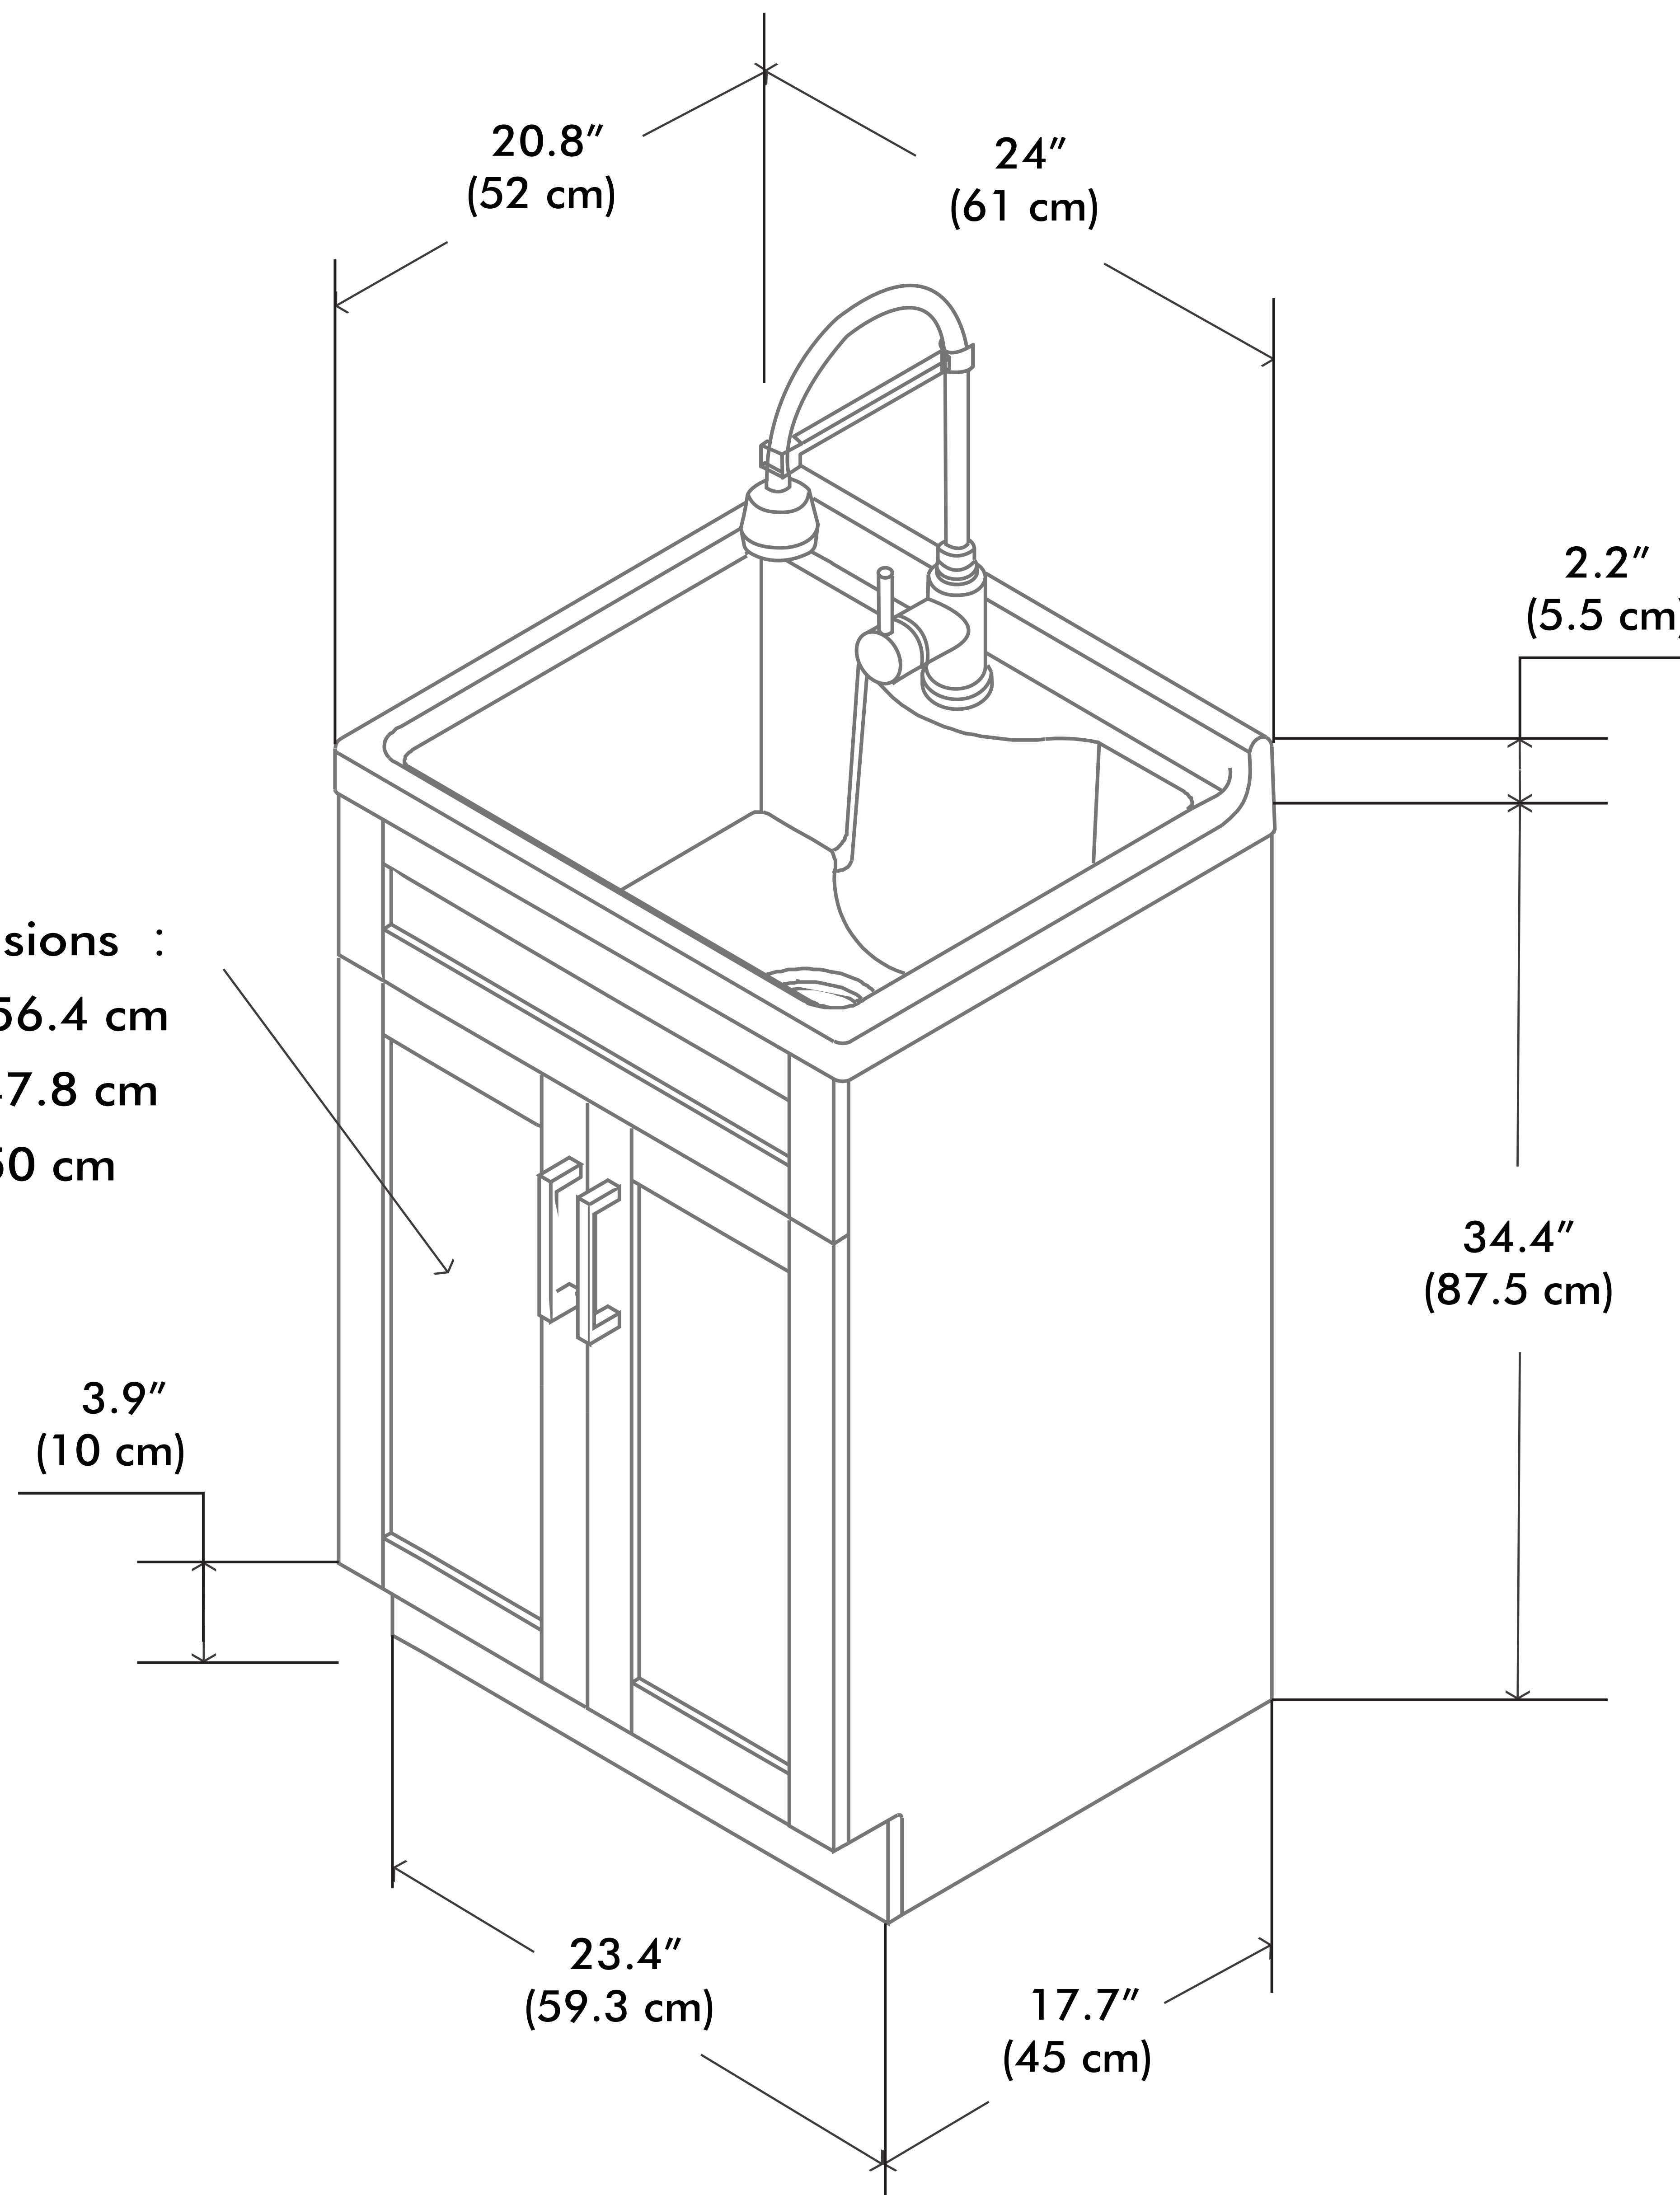

Hennessy Deluxe 24 inch Laundry Cabinet with Faucet and ABS Sink

Inner dimensions :
W - 22.2" / 56.4 cm
D - 18.8" / 47.8 cm
H - 19.7" / 50 cm

Net weight: 59.5 lbs / 27 Kgs