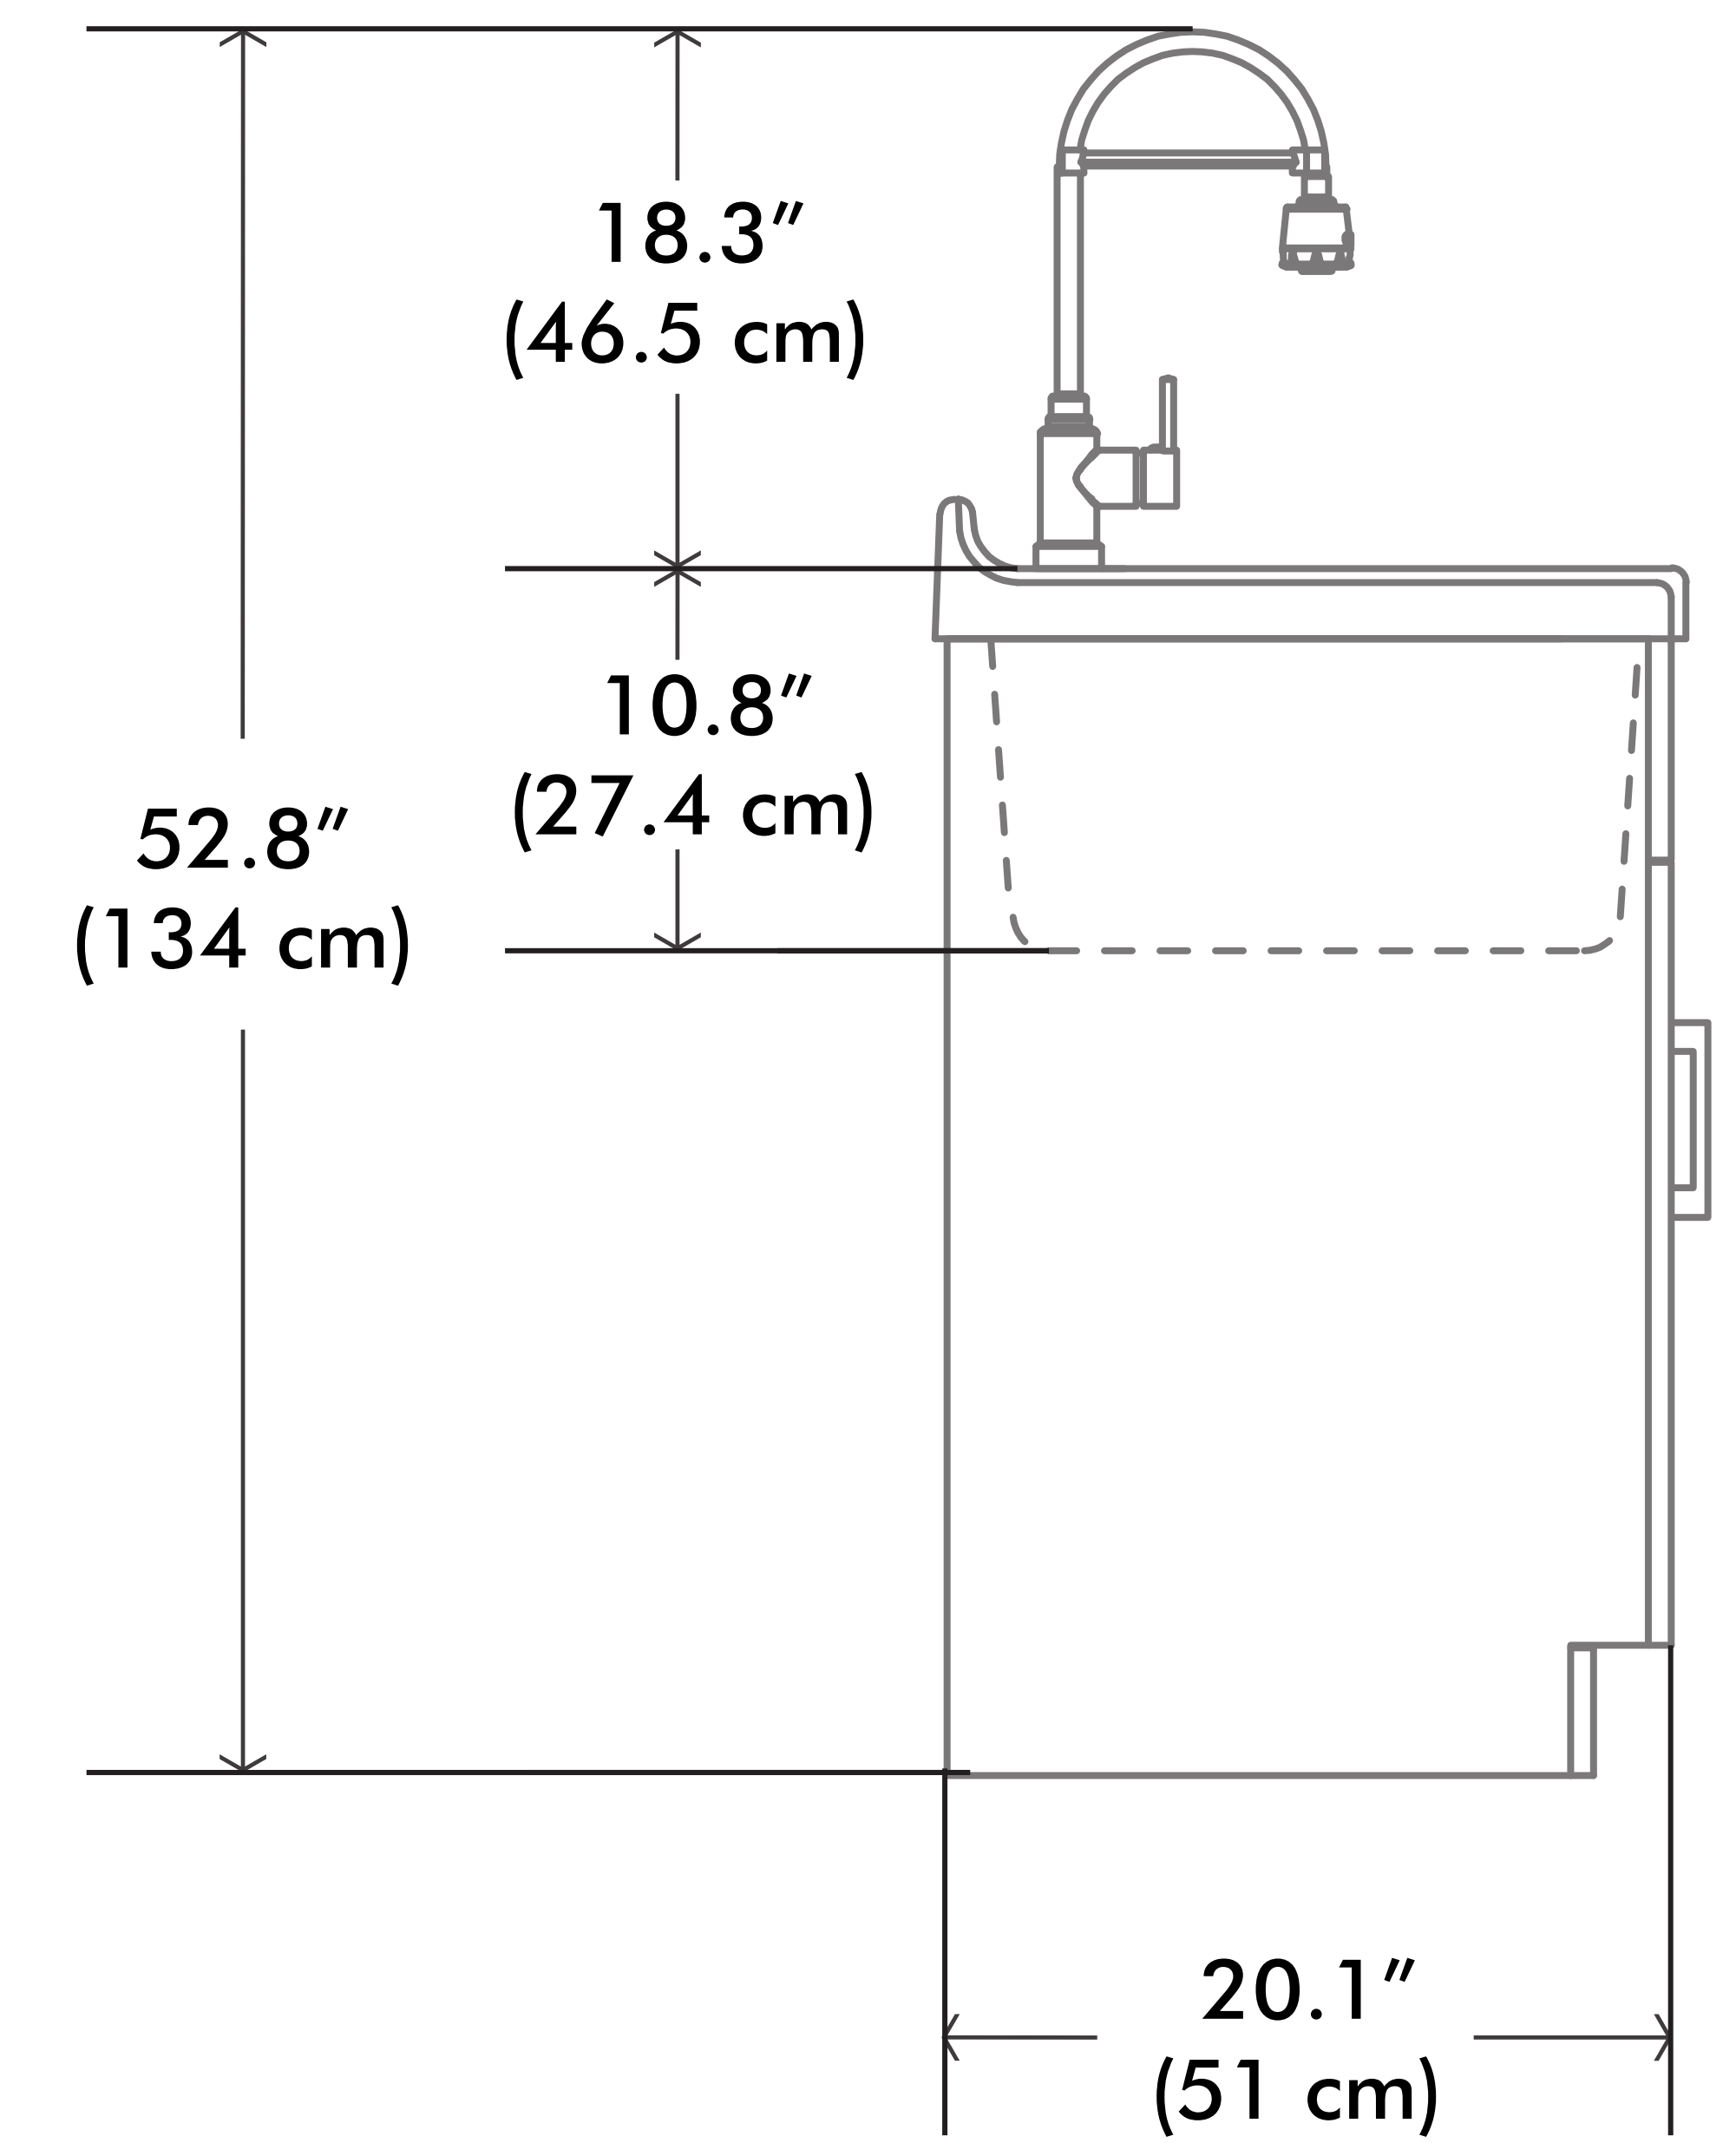

Hennessy Deluxe 24 inch Laundry Cabinet with Faucet and ABS Sink

Inner dimensions :
W - 22.2" / 56.4 cm
D - 18.8" / 47.8 cm
H - 19.7" / 50 cm

Net weight: 59.5 lbs / 27 Kgs