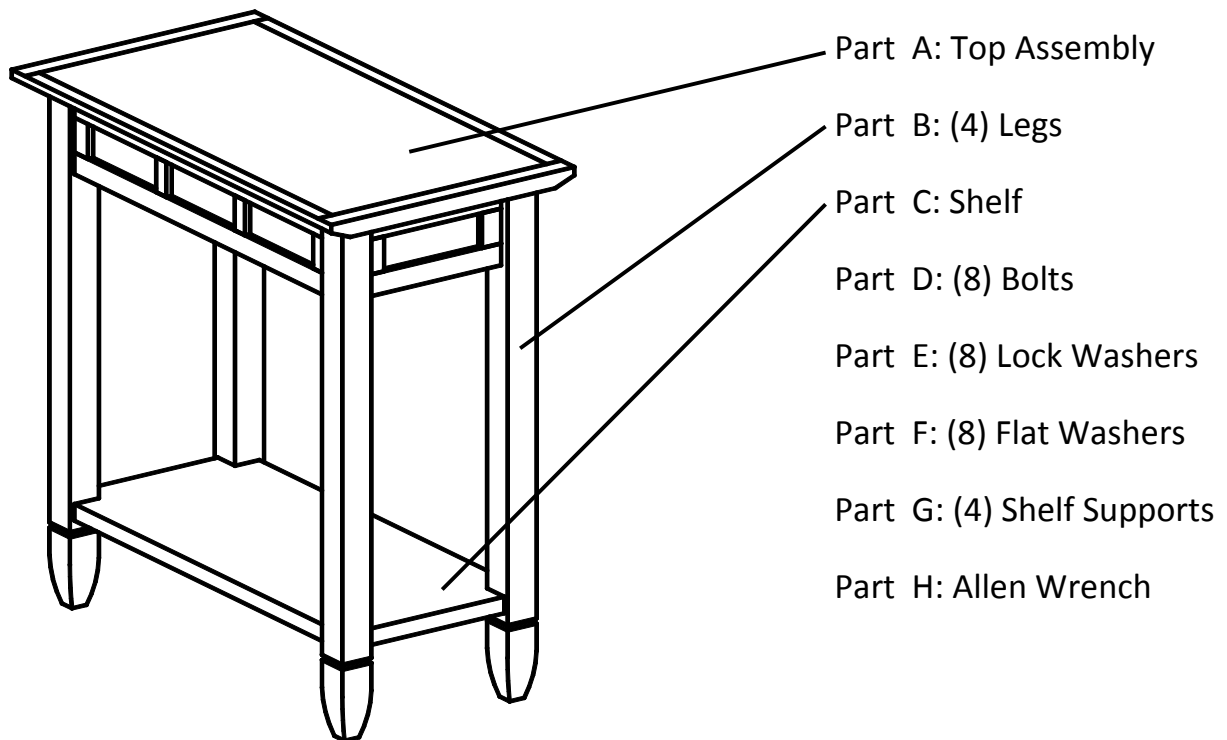

Thank you for purchasing Leick Furniture products.
Contact customer service for comments or concerns.

Sheboygan, WI

920-451-4060

info@leickfurnituresince1910.com

www.leickfurnituresince1910.com

Assembly Instructions, #10060 Compact Chairside Table

1. Place top assembly upside down and fasten four legs with (8) bolts, flat washers and lock washers. The lock washer goes between the head of the bolt and the flat washer. Do not tighten yet.
2. Place table upright and insert (4) shelf supports into holes in legs.
3. Place the shelf onto the shelf supports. Now you can tighten the bolts in step 1.
4. That's it! Enjoy your new Favorite Finds by Leick Furniture.