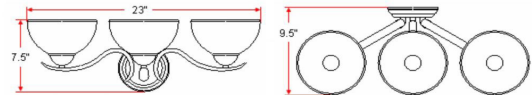

Trevie 3-Light Vanity Light
Satin Nickel

SPECIFICATIONS

MOUNTING:	Wall Mount	LED BRIGHTNESS (LUMENS):	N/A
SLOPED CEILING ADAPTABLE:	No	LED COLOR CORRELATED TEMPERATURE (CCT):	N/A
LAMP TYPE 1:	3 lamps 60W Incandescent	LED COLOR RENDERING INDEX (CRI):	N/A
BULB INCLUDED:	No	LED EFFICACY:	N/A
WATTS PER BULB:	60W	LED AVERAGE RATED LIFE:	N/A
TOTAL WATTAGE:	180W	ENERGY EFFICIENT:	No
DIMMABLE:	Yes	LIGHTING AMPS:	N/A
MATERIAL CONSTRUCTION:	Steel	VOLTAGE:	120V
ASSEMBLED DIMENSIONS:	7.5" H x 23" L x 9.5" D		
WEIGHT:	8.87 lbs.		
BACKPLATE DIMENSIONS:	N/A		
CANOPY/PLATE DIMENSIONS:	N/A		
GLASS/SHADE DIMENSIONS:	3.9" H x 7" L x 7" D		
GLASS/SHADE MATERIAL:	Glass		
GLASS/SHADE TYPE:	Alabaster		
GLASS/SHADE COLOR:	White		