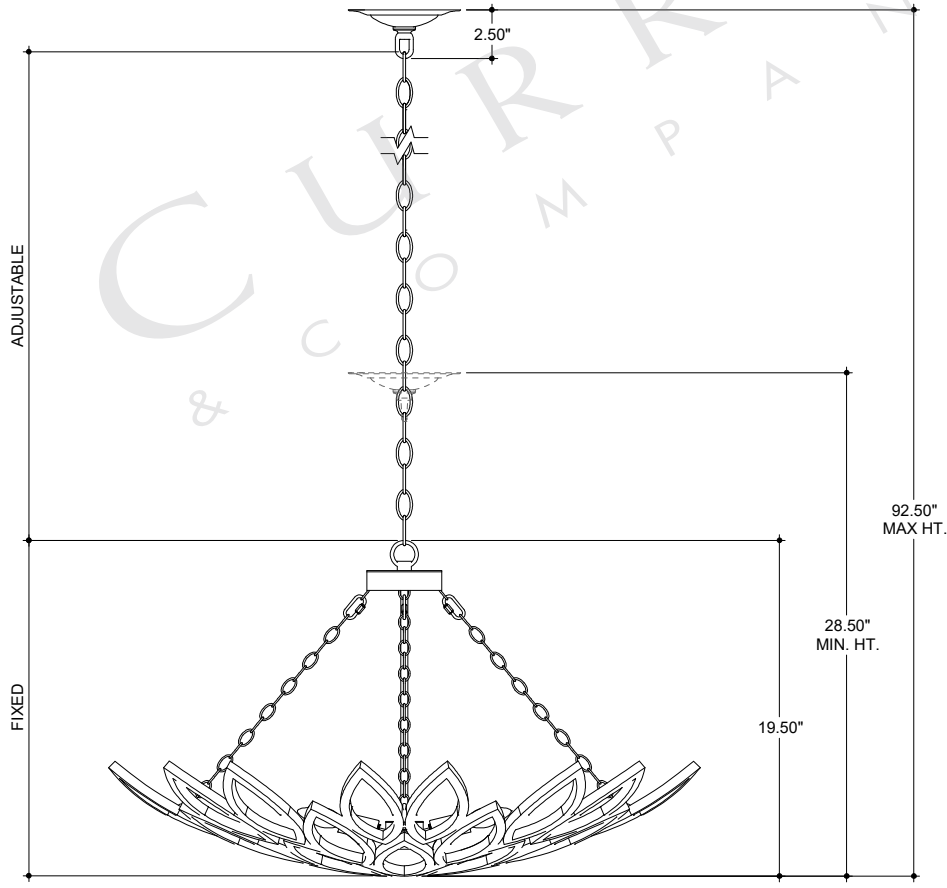

30.00" DIA. BODY
 6.00" DIA. CANOPY
 1.00" H X 4.25" W
 CROSS BAR

TOP VIEW

CANOPY DETAIL

FRONT VIEW