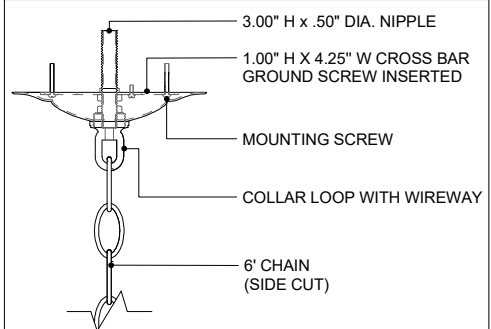

30.00" DIA. BODY
 6.00" DIA. CANOPY
 1.00" H X 4.25" W
 CROSS BAR

TOP VIEW

CANOPY DETAIL

FRONT VIEW