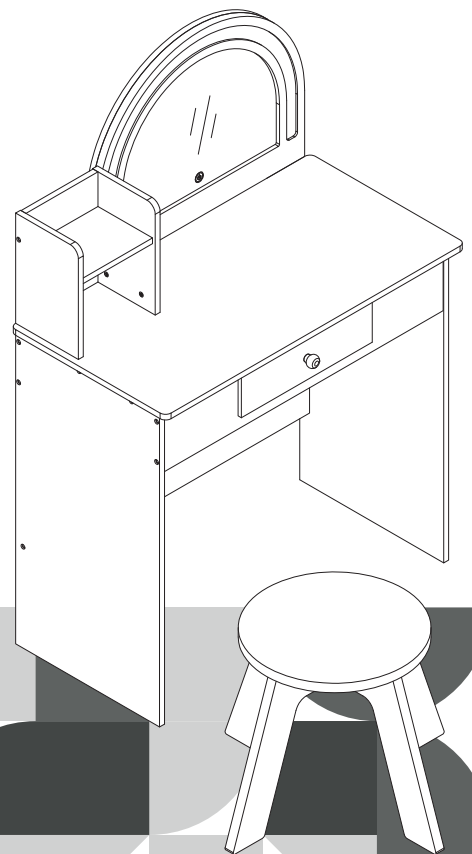

Extended Warranty  
Sign Up

E-1

Welcome to a  
world of imagination,  
fun and learning.

T-PV-0059-04A

Rosé Shine Trendy Play Vanity  
Set with Storage & LED Lights  
- White

**⚠ WARNING**

CHOKING HAZARD - Small Parts  
Not for children under 3 years  
The product is to be assembled  
by an adult.