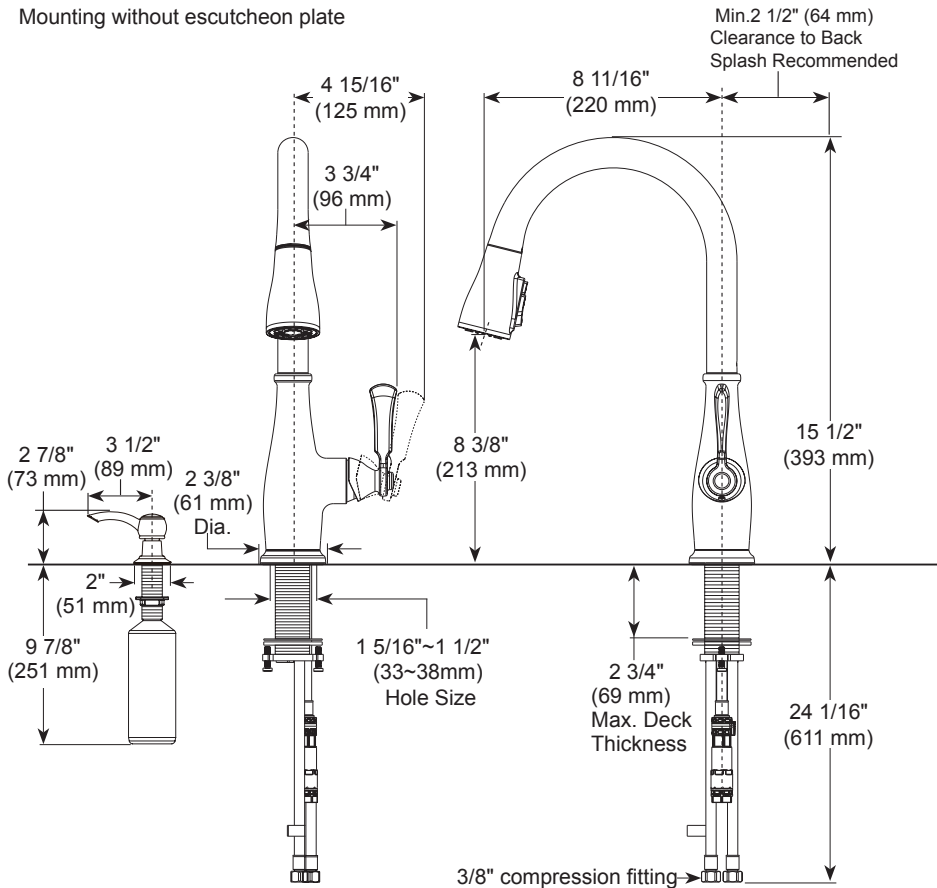

# PEERLESS®

P7965LF-▲

Mounting without escutcheon plate

Mounting with escutcheon plate

## KITCHEN FAUCET:

- Elmhurst® Collection
- Single Handle Pull-down
- 1, 2, 3 or 4 Hole Sink Applications

## STANDARD SPECIFICATIONS:

- Max. flow rate 1.5 gpm @ 60 psi, 5.7 L/min @ 414 kPa
- One, two, three, four hole mount options (escutcheon and soap dispenser optional, not included)
- 3-function wand: aerated stream, spray, POWERInse™
- Dual integral check valves in sprayer
- Ceramic cartridge
- Spout rotates 360°
- Red/Blue indicator markings
- Polymer braided flexible supply hose with 3/8" compression fitting - 24 1/16" (611 mm) long