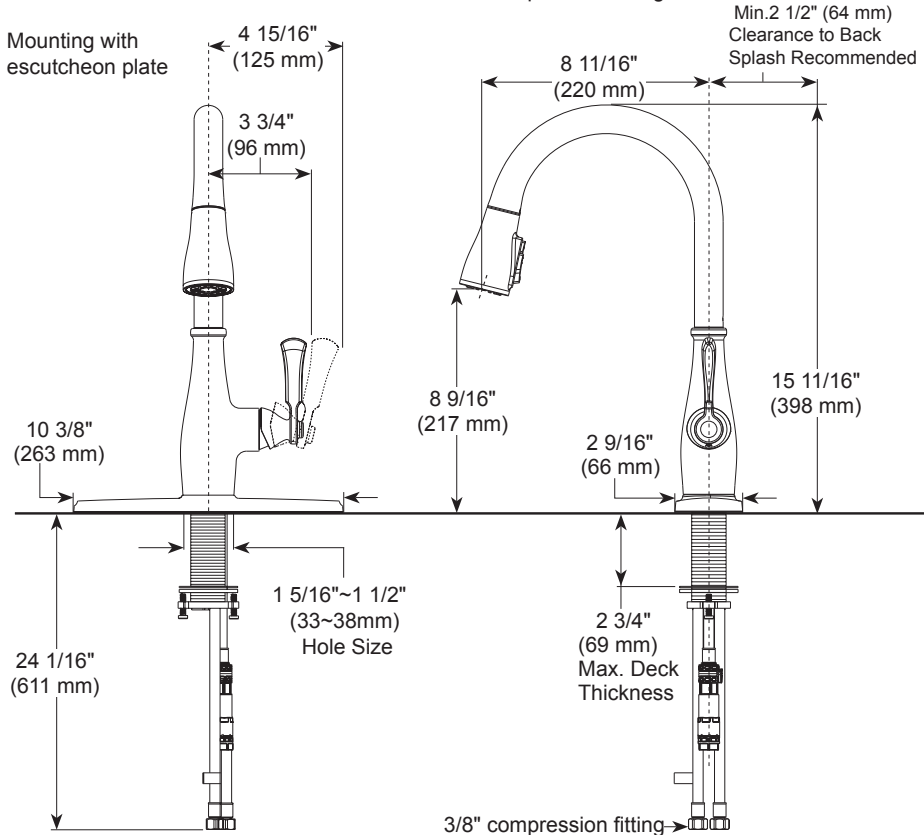

# PEERLESS®

P7965LF-▲

Mounting without escutcheon plate

Mounting with escutcheon plate

## KITCHEN FAUCET:

- Elmhurst® Collection
- Single Handle Pull-down
- 1, 2, 3 or 4 Hole Sink Applications

## STANDARD SPECIFICATIONS:

- Max. flow rate 1.5 gpm @ 60 psi, 5.7 L/min @ 414 kPa
- One, two, three, four hole mount options (escutcheon and soap dispenser optional, not included)
- 3-function wand: aerated stream, spray, POWERInse™
- Dual integral check valves in sprayer
- Ceramic cartridge
- Spout rotates 360°
- Red/Blue indicator markings
- Polymer braided flexible supply hose with 3/8" compression fitting - 24 1/16" (611 mm) long