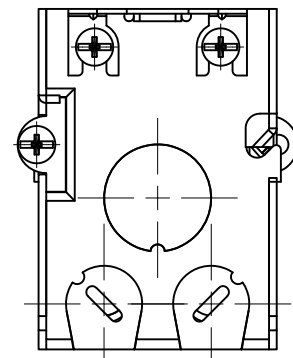

SIDES	BOTTOM
6 1/2" KNOCKOUTS	1/2" KNOCKOUTS
4 KNOCKOUTS	
2pcs #8-32×1/4 zinc plated	
4pcs #8-32×3/16 zinc plated	
2pcs #10-32×1 zinc plated	
Material: Steel-0.0625"-G60 Galvanized	

This data sheet is for reference only .GARVIN INDUSTRIES reserves the right to make changes to the design without prior notice.

DESCRIPTION
TRADE REFERENCE TERMS

STANDARD PACKING
50 PCS

<h1>GARVIN INDUSTRIES</h1>	
TITLE GANGABLE SWITCH BOXES WITH CONOUIT KNOCKOUTS	
SIZE A4	DWG NO. G602-BX
DATA SHEET	
REV A	