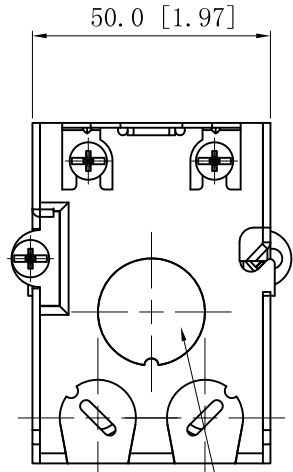

SIDES	BOTTOM
6 1/2" KNOCKOUTS	1/2" KNOCKOUTS
4 KNOCKOUTS	
2pcs #8-32×1/4 zinc plated	
4pcs #8-32×3/16 zinc plated	
2pcs #10-32×1 zinc plated	
Material: Steel-0.0625"-G60 Galvanized	

This data sheet is for reference only .GARVIN INDUSTRIES reserves the right to make changes to the design without prior notice.

DESCRIPTION
TRADE REFERENCE TERMS

STANDARD PACKING
50 PCS

<h1>GARVIN INDUSTRIES</h1>	
TITLE GANGABLE SWITCH BOXES WITH CONOUIT KNOCKOUTS	
SIZE A4	DWG NO. G602-BX
DATA SHEET	
REV A	