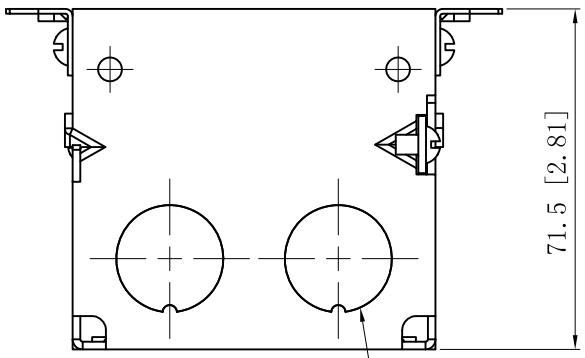

SIDES	BOTTOM
6 1/2" KNOCKOUTS	1/2" KNOCKOUTS
4 KNOCKOUTS	
2pcs #8-32×1/4 zinc plated	
4pcs #8-32×3/16 zinc plated	
2pcs #10-32×1 zinc plated	
Material: Steel-0.0625"-G60 Galvanized	

This data sheet is for reference only .GARVIN INDUSTRIES reserves the right to make changes to the design without prior notice.

DESCRIPTION
TRADE REFERENCE TERMS

STANDARD PACKING
50 PCS

<h1>GARVIN INDUSTRIES</h1>	
TITLE GANGABLE SWITCH BOXES WITH CONOUIT KNOCKOUTS	
SIZE A4	DWG NO. G602-BX
DATA SHEET	
REV A	