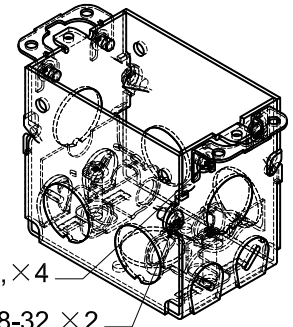

SIDES	BOTTOM
6 1/2" KNOCKOUTS	1/2" KNOCKOUTS
4 KNOCKOUTS	
2pcs #8-32×1/4 zinc plated	
4pcs #8-32×3/16 zinc plated	
2pcs #10-32×1 zinc plated	
Material: Steel-0.0625"-G60 Galvanized	

This data sheet is for reference only .GARVIN INDUSTRIES reserves the right to make changes to the design without prior notice.

DESCRIPTION
TRADE REFERENCE TERMS

STANDARD PACKING
50 PCS

<h1>GARVIN INDUSTRIES</h1>	
TITLE GANGABLE SWITCH BOXES WITH CONOUIT KNOCKOUTS	
SIZE A4	DWG NO. G602-BX
DATA SHEET	
REV A	