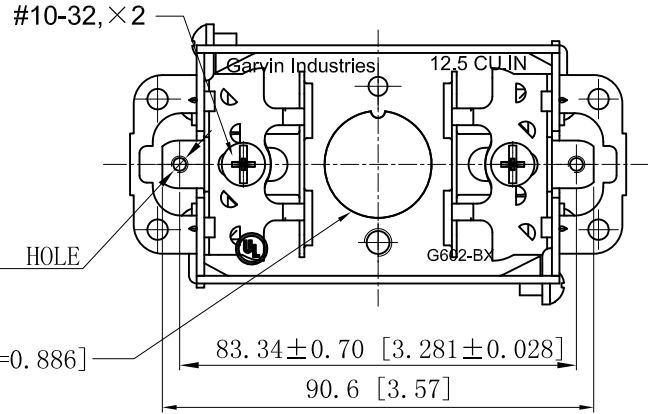

SIDES	BOTTOM
6 1/2" KNOCKOUTS	1/2" KNOCKOUTS
4 KNOCKOUTS	
2pcs #8-32×1/4 zinc plated	
4pcs #8-32×3/16 zinc plated	
2pcs #10-32×1 zinc plated	
Material: Steel-0.0625"-G60 Galvanized	

This data sheet is for reference only .GARVIN INDUSTRIES reserves the right to make changes to the design without prior notice.

DESCRIPTION
TRADE REFERENCE TERMS

STANDARD PACKING
50 PCS

<h1>GARVIN INDUSTRIES</h1>	
TITLE GANGABLE SWITCH BOXES WITH CONOUIT KNOCKOUTS	
SIZE A4	DWG NO. G602-BX
DATA SHEET	
REV A	