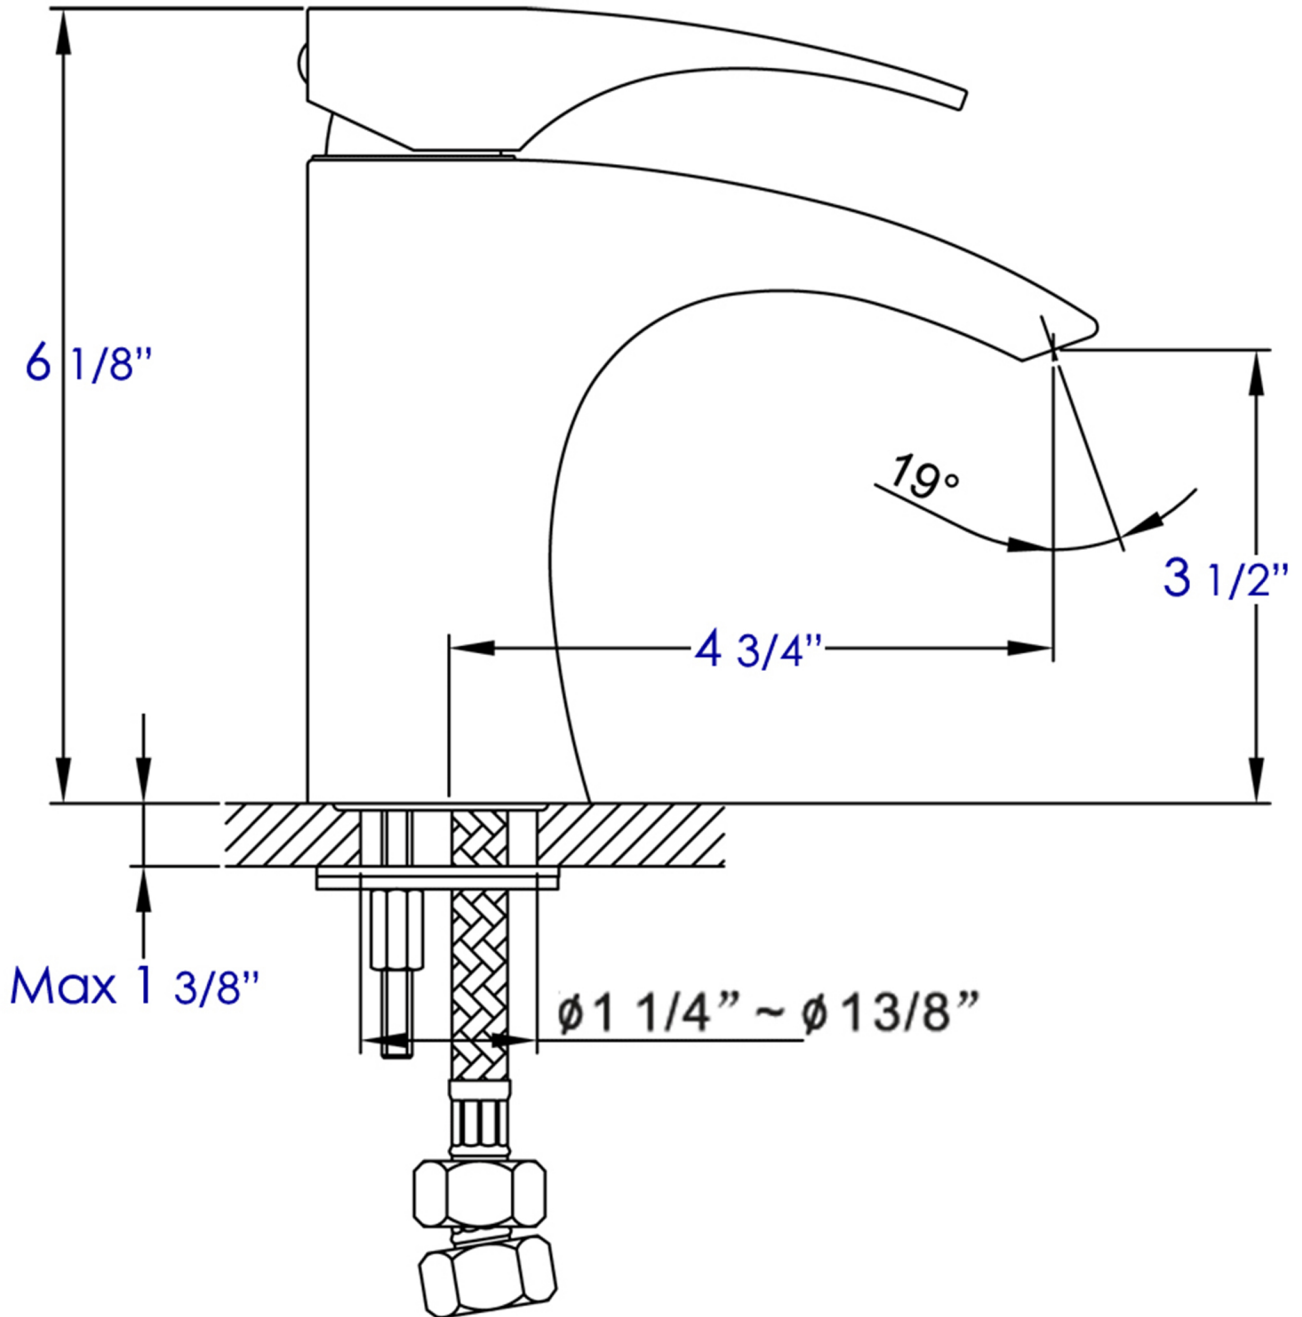

**AB1586**

Single Lever Bathroom Faucet

**Note:** All product dimensions are approximate and should be verified on site prior to installation.  
Visit [www.ALFIbrand.com](http://www.ALFIbrand.com) for more information.