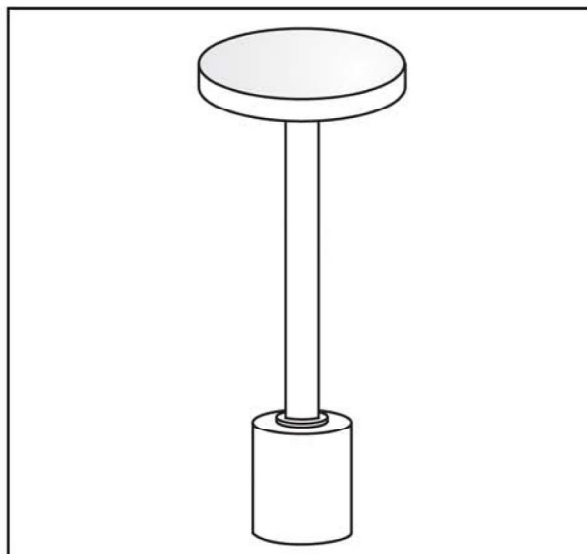

ASSEMBLY INSTRUCTIONS

HESCOTT DRINK TABLE

MARBLE BASE

1 PC METAL TOP

1 PC METAL POLE

STEP-1

STEP-2

ASSEMBLED