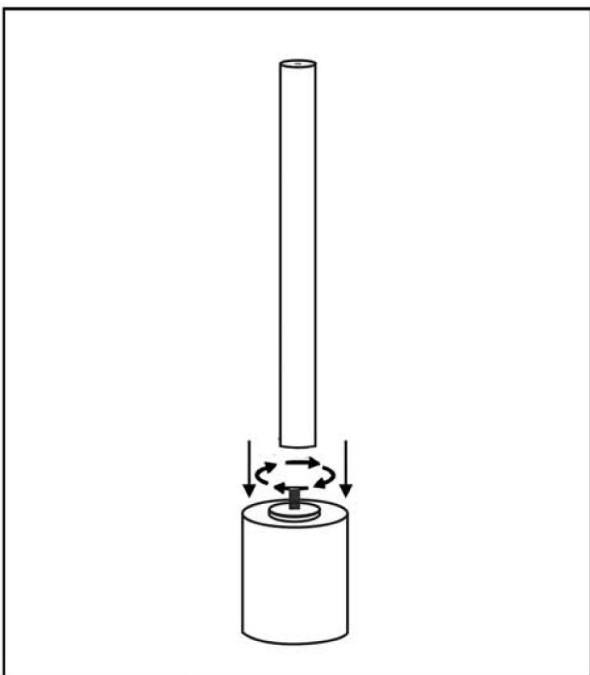

ASSEMBLY INSTRUCTIONS

HESCOTT DRINK TABLE

MARBLE BASE

1 PC METAL TOP

1 PC METAL POLE

STEP-1

STEP-2

ASSEMBLED