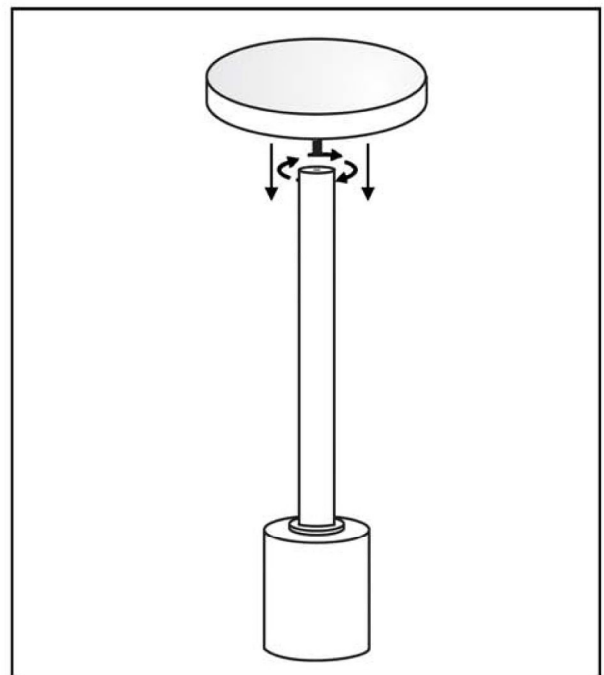

ASSEMBLY INSTRUCTIONS

HESCOTT DRINK TABLE

MARBLE BASE

1 PC METAL TOP

1 PC METAL POLE

STEP-1

STEP-2

ASSEMBLED